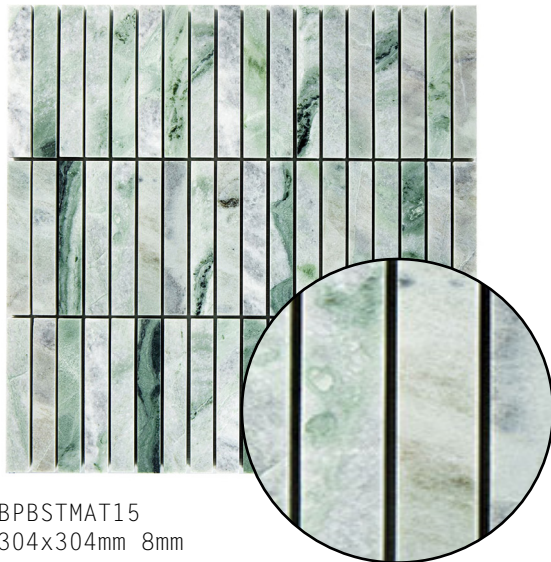

5 COLOURS | 1 FINISHES | 4 FORMATS

BLUEPRINT
CERAMICS

BPBSTMAT01
304x254mm 8mm

BPBSTMAT02
305x305mm 10mm

BPBSTMAT03
304x304mm 8mm

BPBSTMAT04
300x290mm 8mm

**BLUEPRINT
CERAMICS**

BPBSTMAT05
304x254mm 8mm

BPBSTMAT06
305x305mm 10mm

BPBSTMAT07
304x304mm 8mm

BPBSTMAT08
300x290mm 8mm

**BLUEPRINT
CERAMICS**

BPBSTMAT09
304x254mm 8mm

BPBSTMAT10
305x305mm 10mm

BPBSTMAT11
304x304mm 8mm

BPBSTMAT12
300x290mm 8mm

**BLUEPRINT
CERAMICS**

BPBSTMAT13
304x254mm 8mm

BPBSTMAT14
305x305mm 10mm

BPBSTMAT15
304x304mm 8mm

BPBSTMAT16
300x290mm 8mm

**BLUEPRINT
CERAMICS**

BPBSTMAT17
304x254mm 8mm

BPBSTMAT18
305x305mm 10mm

BPBSTMAT19
304x304mm 8mm

BPBSTMAT20
300x290mm 8mm

**BLUEPRINT
CERAMICS**

TECHNICAL DATA

FINISHES

MATT

THICKNESS

8.5mm