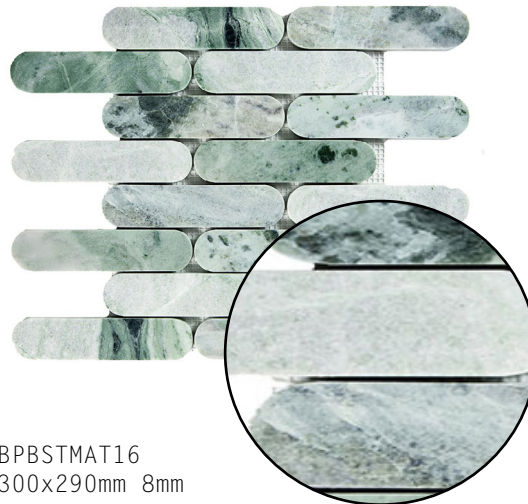

5 COLOURS | 1 FINISHES | 4 FORMATS

BLUEPRINT
CERAMICS

BPBSTMAT01
304x254mm 8mm

BPBSTMAT02
305x305mm 10mm

BPBSTMAT03
304x304mm 8mm

BPBSTMAT04
300x290mm 8mm

**BLUEPRINT
CERAMICS**

BPBSTMAT05
304x254mm 8mm

BPBSTMAT06
305x305mm 10mm

BPBSTMAT07
304x304mm 8mm

BPBSTMAT08
300x290mm 8mm

**BLUEPRINT
CERAMICS**

BPBSTMAT09
304x254mm 8mm

BPBSTMAT10
305x305mm 10mm

BPBSTMAT11
304x304mm 8mm

BPBSTMAT12
300x290mm 8mm

**BLUEPRINT
CERAMICS**

BPBSTMAT13
304x254mm 8mm

BPBSTMAT14
305x305mm 10mm

BPBSTMAT15
304x304mm 8mm

BPBSTMAT16
300x290mm 8mm

**BLUEPRINT
CERAMICS**

BPBSTMAT17
304x254mm 8mm

BPBSTMAT18
305x305mm 10mm

BPBSTMAT19
304x304mm 8mm

BPBSTMAT20
300x290mm 8mm

**BLUEPRINT
CERAMICS**

TECHNICAL DATA

FINISHES

MATT

THICKNESS

8.5mm