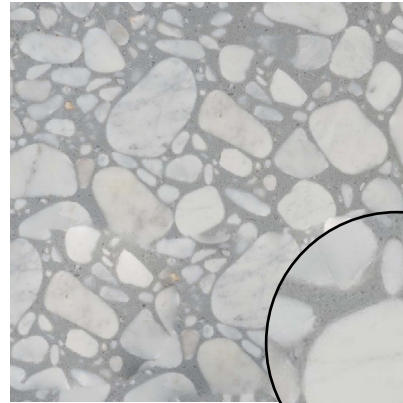

PALLADIO GRISO