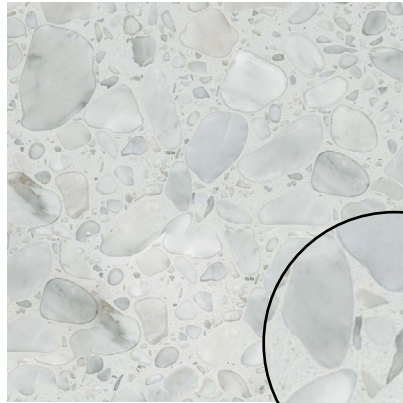

600x600mm

PALLADIO DOGE

PALLADIO GRISO

PALLADIO MORO

PARIS

PEONIA

PERLATO ROYAL

12mm Honed/Polished