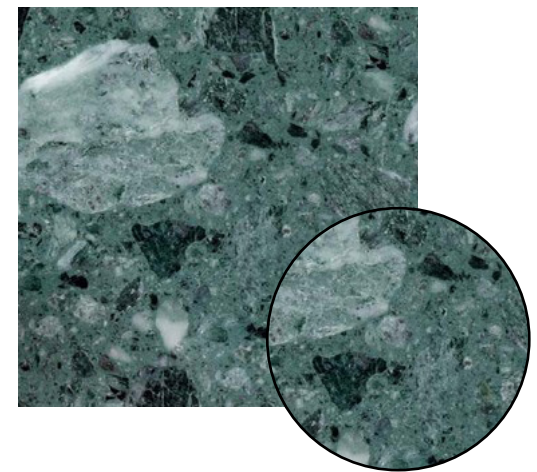

3000x1200mm
300x300mm
400x400mm
600x600mm

RASOTICA

ROSA DEL GARDA

ROSA PERLINO

ROSSO VERONA

TIBET

VERDE ALPI

12mm Honed/Polished