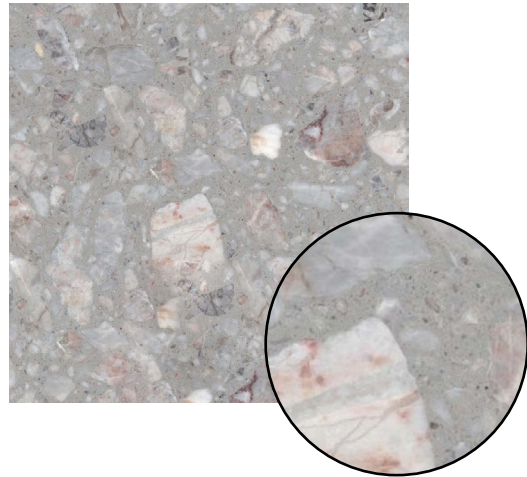

BRECCIA AURORA

COTONE

DALMATA BEIGE

DHALIA

12mm Honed/Polished

3000x1200mm
300x300mm
400x400mm
600x600mm

FIOR DI PESCO

GRIGIO CARNICO