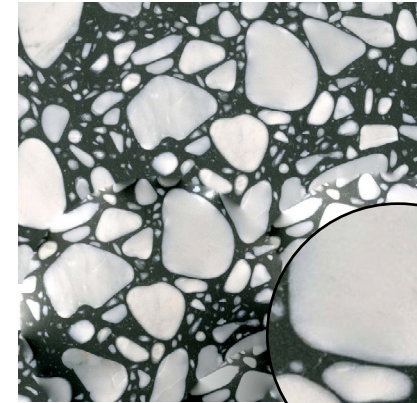

600x600mm

PALLADIO DOGE

PALLADIO GRISO

PALLADIO MORO

PARIS

PEONIA

PERLATO ROYAL

12mm Honed/Polished