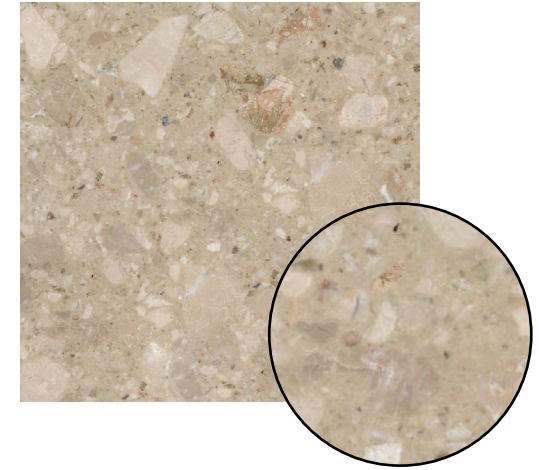

BERLIN

12mm Honed/Polished

3000x1200mm

300x300mm

400x400mm

600x600mm

BLACK ROYAL

BOTTICINO

BRECCIA AURORA

COTONE

DALMATA BEIGE

DHALIA

12mm Honed/Polished

3000x1200mm
300x300mm
400x400mm
600x600mm

FIOR DI PESCO

GRIGIO CARNICO