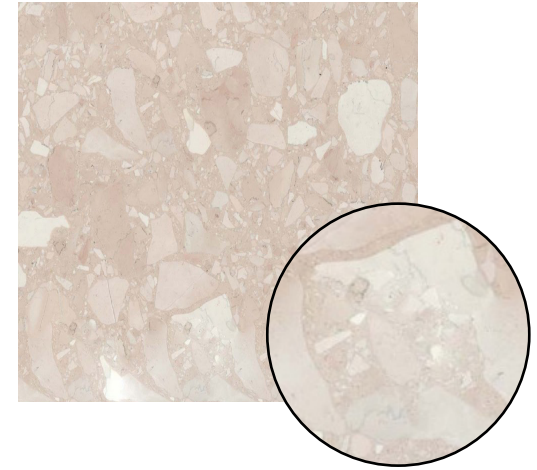

3000x1200mm
300x300mm
400x400mm
600x600mm

RASOTICA

ROSA DEL GARDA

ROSA PERLINO

ROSSO VERONA

TIBET

VERDE ALPI

12mm Honed/Polished