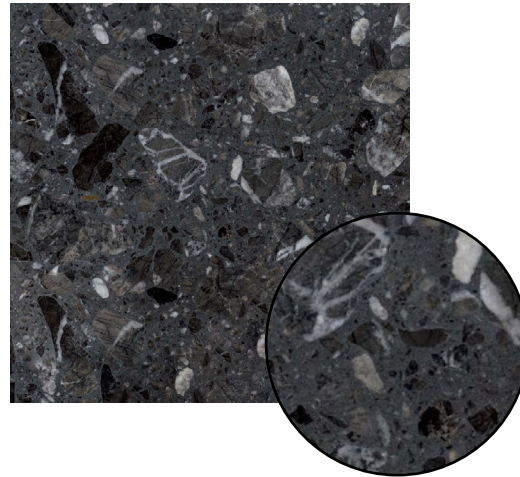

BRECCIA AURORA

COTONE

DALMATA BEIGE

DHALIA

12mm Honed/Polished

3000x1200mm
300x300mm
400x400mm
600x600mm

FIOR DI PESCO

GRIGIO CARNICO