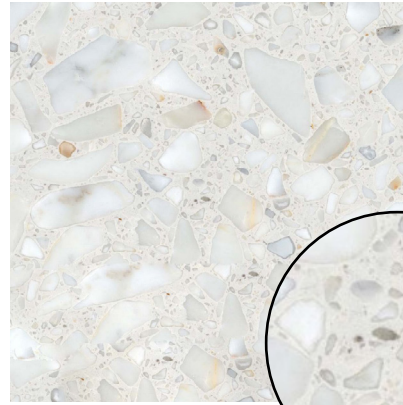

ABSOLUTE MARBLE

NATURAL MARBLE TILES

36 COLOURS | 2 FINISHES | 4 FORMATS

ALTHEA

ARABESCATO BIANCO

BERLIN

BIANCO AVORIO

BIANCO GHIACCIO

BERLIN

12mm Honed/Polished

3000x1200mm

300x300mm

400x400mm

600x600mm

BLACK ROYAL

BOTTICINO