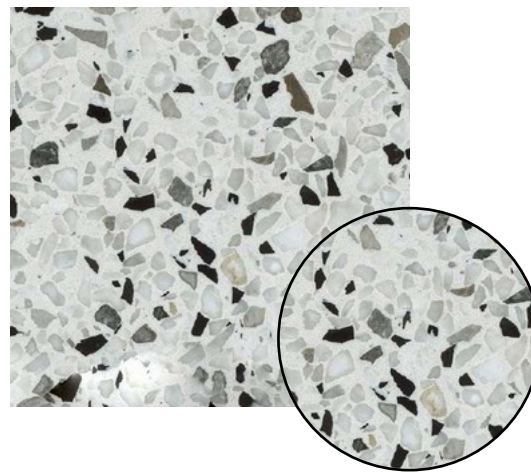

NEW YORK

12mm Honed/Polished

3000x1200mm

300x300mm

400x400mm

600x600mm