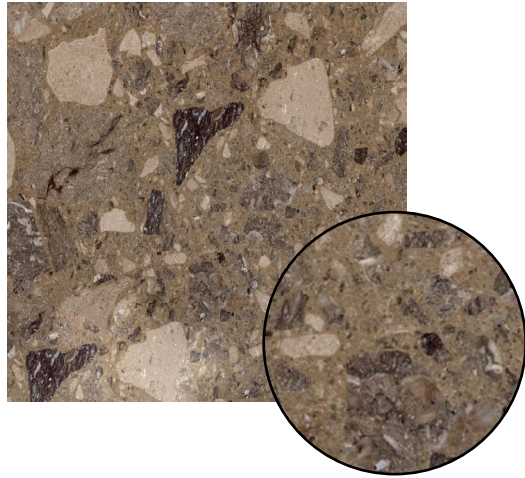

3000x1200mm
300x300mm
400x400mm
600x600mm

RASOTICA

ROSA DEL GARDA

ROSA PERLINO

ROSSO VERONA

TIBET

VERDE ALPI

12mm Honed/Polished