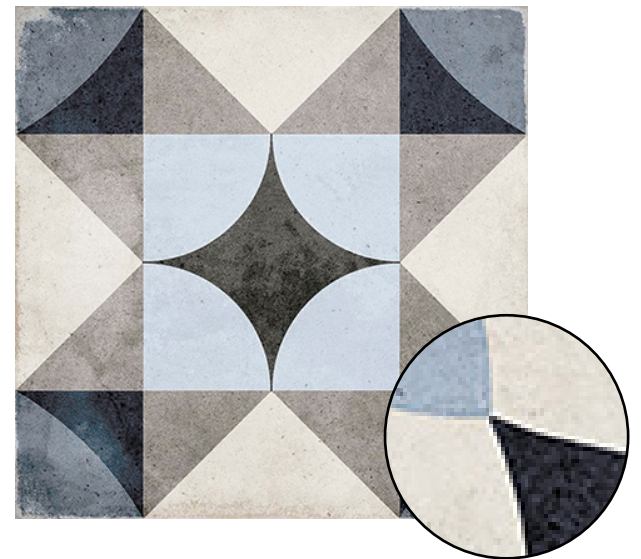

ARTISTRY

PATTERN PORCELAIN TILES

34 COLOURS | 1 FINISHES | 1 FORMATS

BLUEPRINT  
CERAMICS

The ARTISTRY collection is designed to bring a unique blend of traditional charm and contemporary chic. Our high-quality tiles, available in various sizes, are perfect for anyone looking for an artistic touch in their home or workspace.

200x200mm  
Matt

**BLUEPRINT  
CERAMICS**

BPBEQAY21

BPBEQAY22

BPBEQAY23

BPBEQAY24

BPBEQAY25

BPBEQAY26

200x200mm  
Matt

**BLUEPRINT  
CERAMICS**

BPBEQAY27

BPBEQAY28

BPBEQAY29

BPBEQAY30

BPBEQAY31

BPBEQAY32