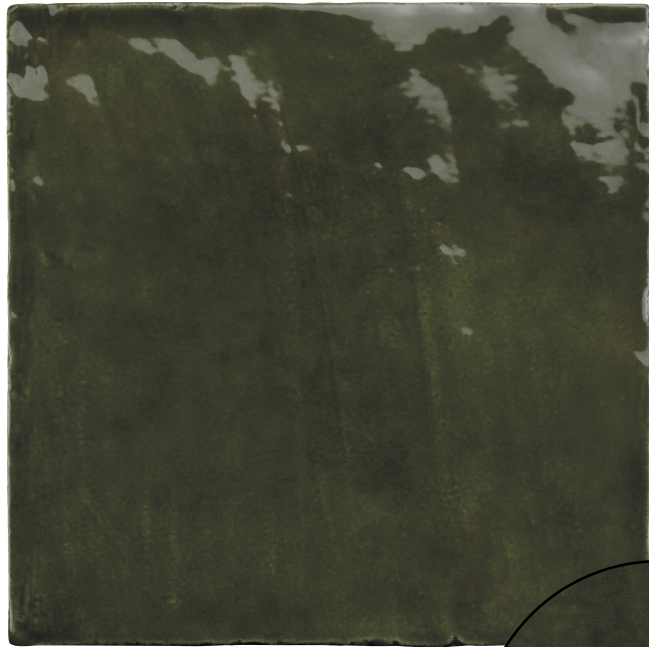

Côte D'Azur

HANDMADE EFFECT CERAMIC TILES

BPBEQCZ03 132x132mm