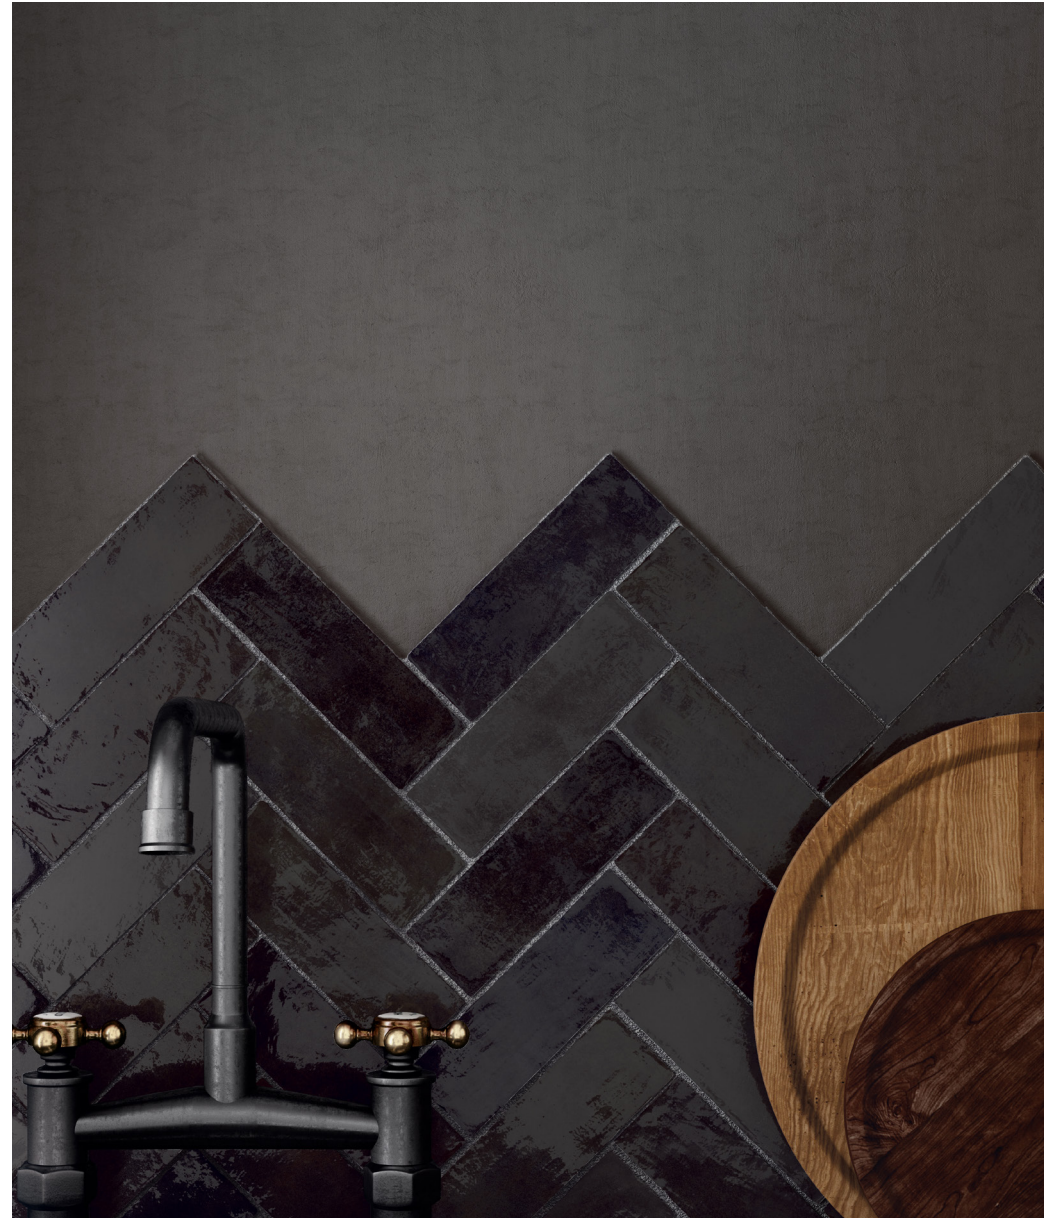

Côte D'Azur

HANDMADE EFFECT CERAMIC TILES

12 COLOURS | 1 FINISHES | 2 FORMATS

BLUEPRINT
CERAMICS

Côte D'Azur

HANDMADE EFFECT CERAMIC TILES

BPBEQCZ01 132x132mm

65x200mm