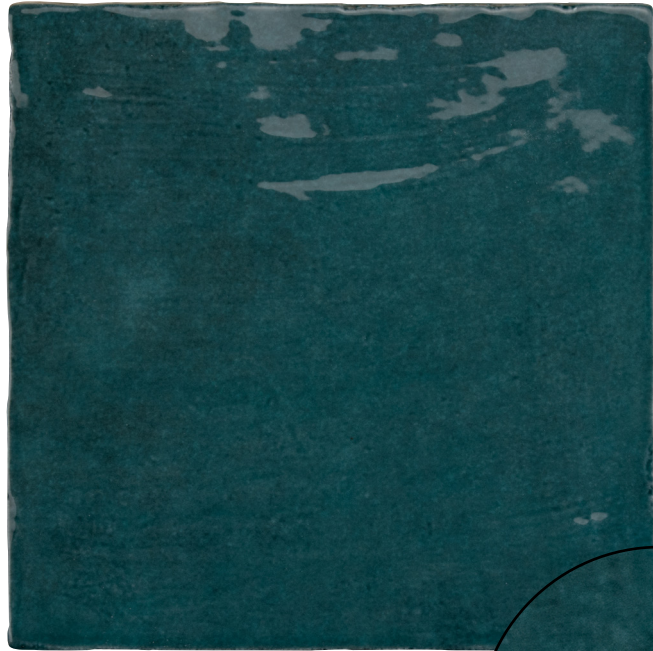

Côte D'Azur

HANDMADE EFFECT CERAMIC TILES

12 COLOURS | 1 FINISHES | 2 FORMATS

BPBEQCZ08 132x132mm