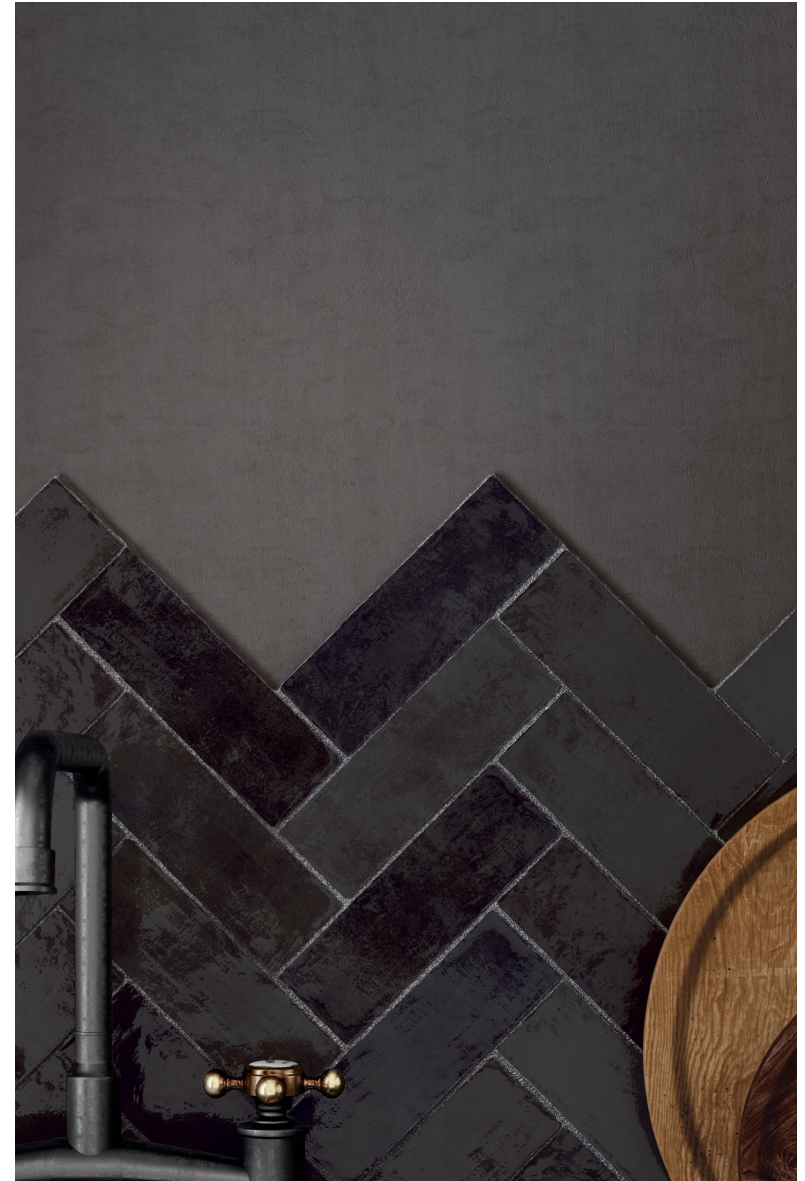

12 COLOURS | 1 FINISHES | 2 FORMATS

BLUEPRINT
CERAMICS

Côte D'Azur

HANDMADE EFFECT CERAMIC TILES

12 COLOURS | 1 FINISHES | 2 FORMATS

BPBEQCZ10 132x132mm

65x200mm

BLUEPRINT
CERAMICS