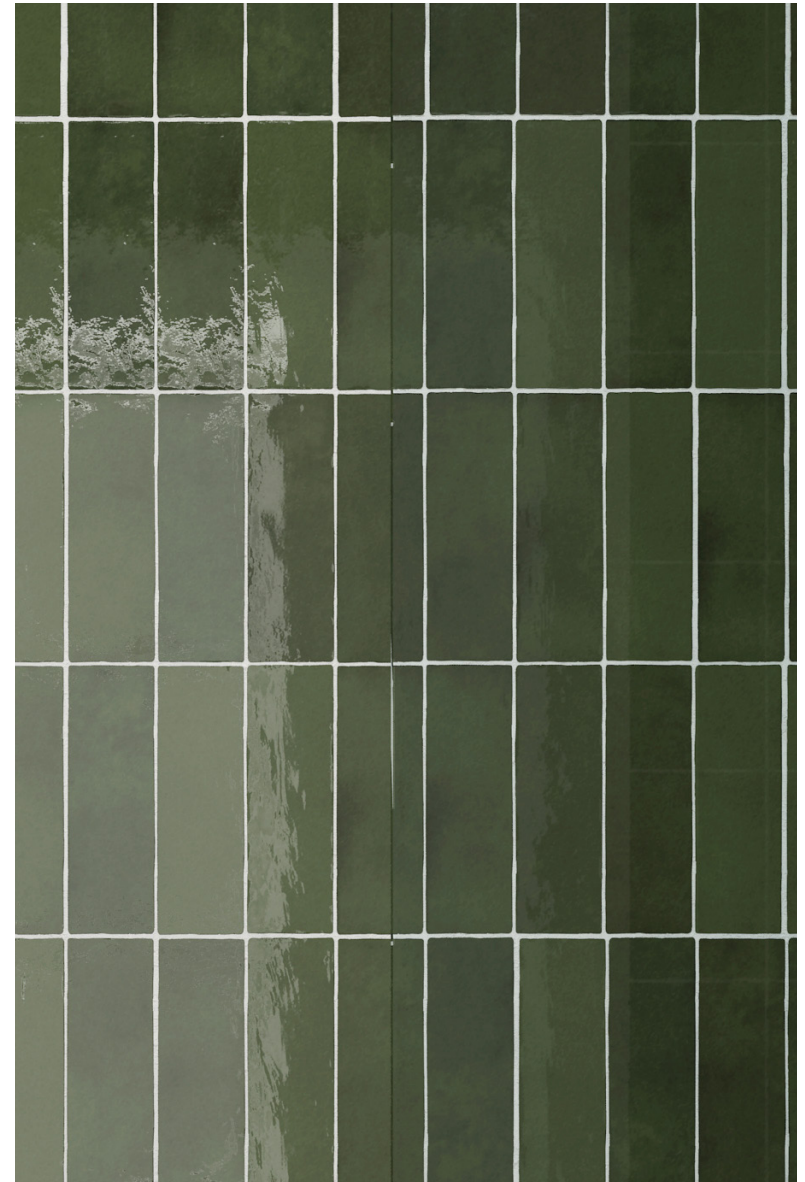

Côte D'Azur

HANDMADE EFFECT CERAMIC TILES

BPBEQCZ03 132x132mm

65x200mm

12 COLOURS | FINISHES | 2 FORMATS

BLUEPRINT
CERAMICS

Côte D'Azur

HANDMADE EFFECT CERAMIC TILES