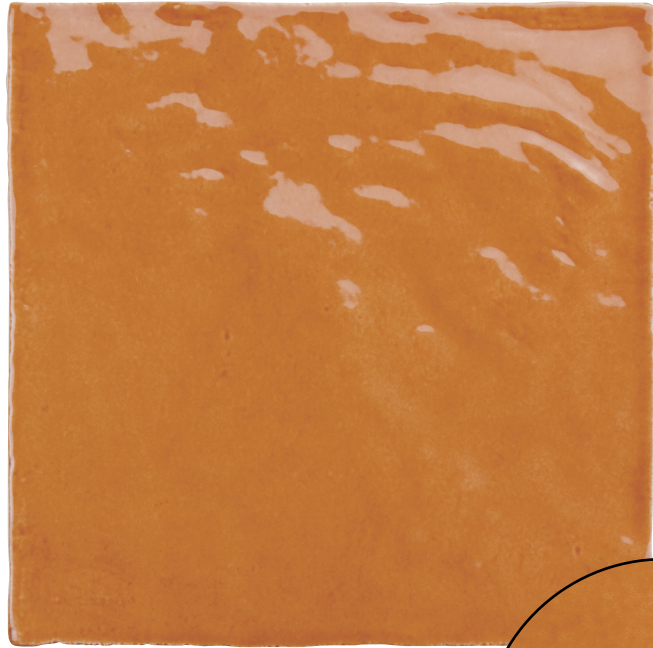

Côte D'Azur

HANDMADE EFFECT CERAMIC TILES

BPBEQCZ04 132x132mm