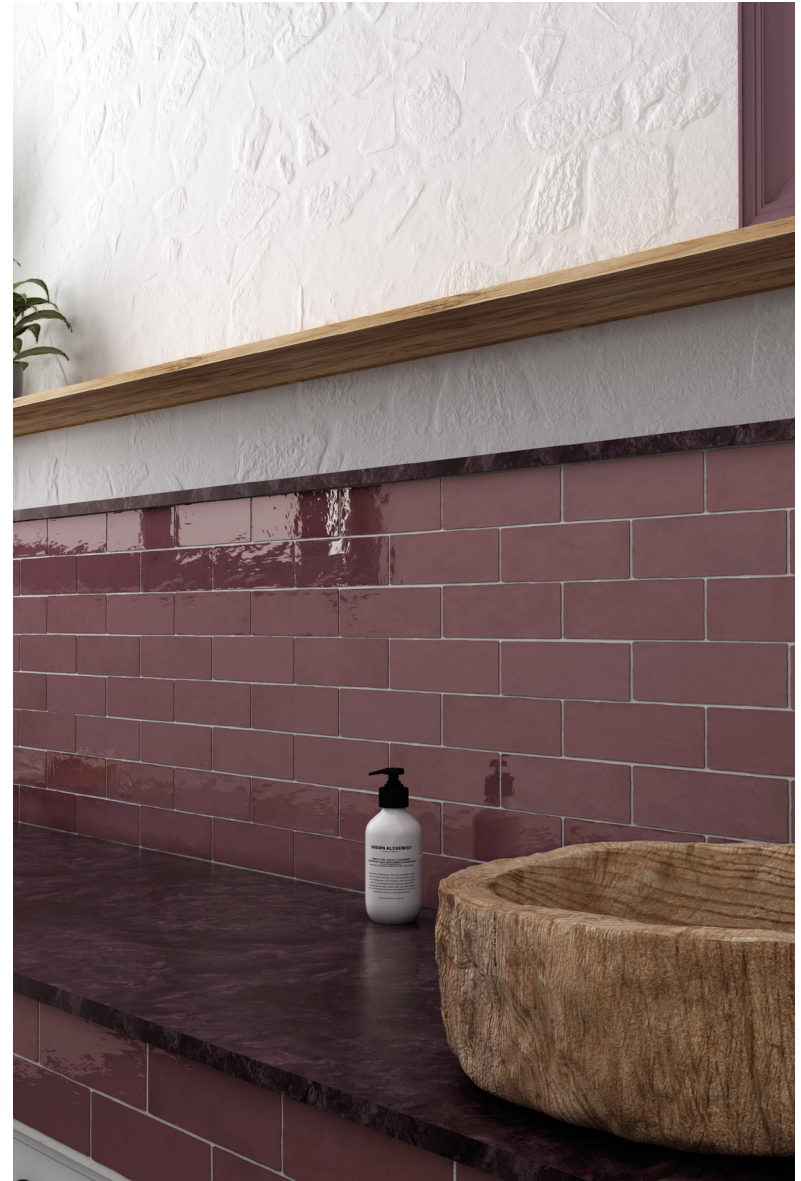

12 COLOURS | 1 FINISHES | 2 FORMATS

BLUEPRINT
CERAMICS

Côte D'Azur

HANDMADE EFFECT CERAMIC TILES

BPBEQCZ06 132x132mm

65x200mm

12 COLOURS | 1 FINISHES | 2 FORMATS

BLUEPRINT
CERAMICS