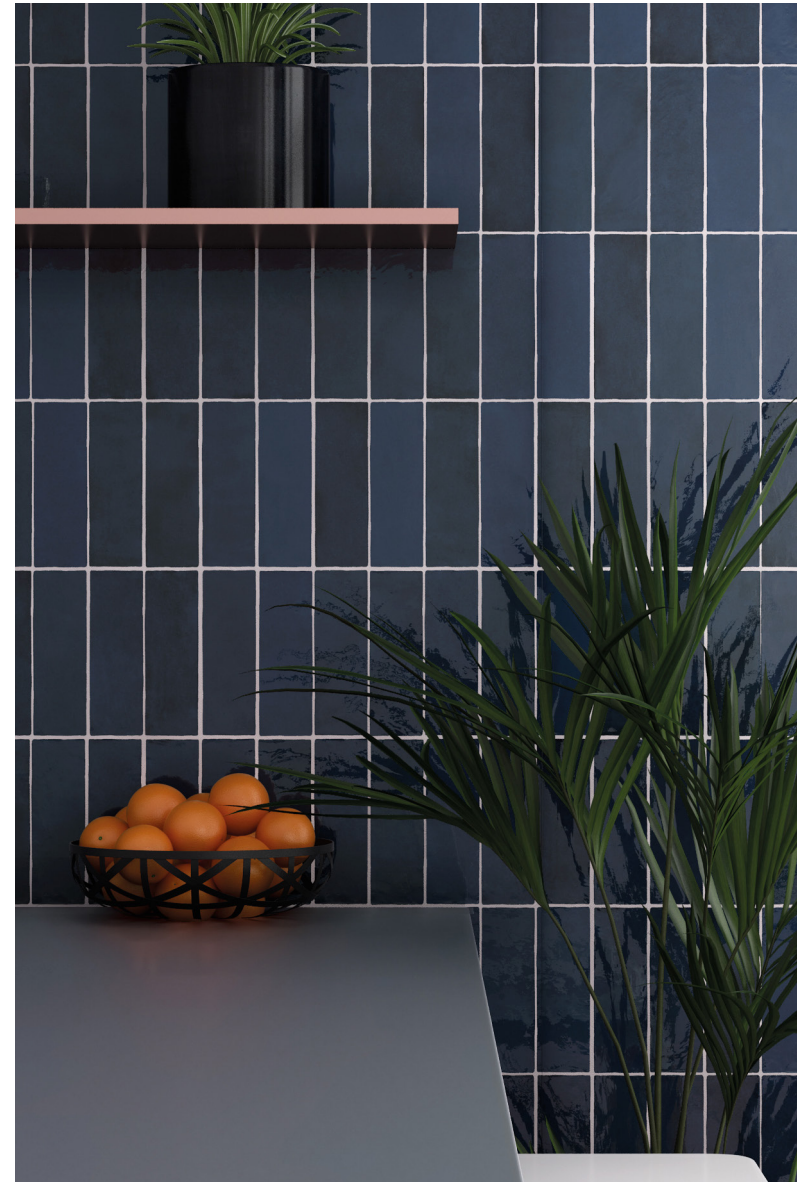

12 COLOURS | FINISHES | 2 FORMATS

BLUEPRINT
CERAMICS

Côte D'Azur

HANDMADE EFFECT CERAMIC TILES

BPBEQCZ02 132x132mm

65x200mm

12 COLOURS | FINISHES | 2 FORMATS

BLUEPRINT
CERAMICS

Côte D'Azur

HANDMADE EFFECT CERAMIC TILES

BPBEQCZ03 132x132mm

65x200mm

12 COLOURS | FINISHES | 2 FORMATS

BLUEPRINT
CERAMICS

Côte D'Azur

HANDMADE EFFECT CERAMIC TILES