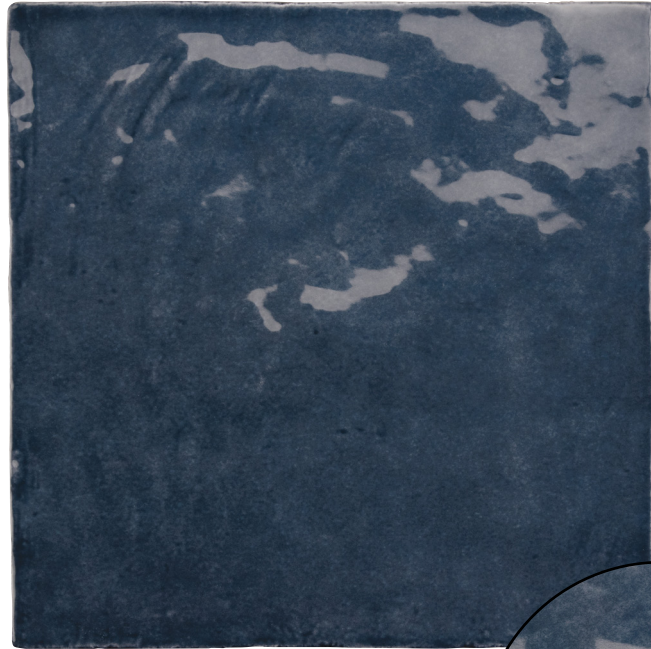

12 COLOURS | FINISHES | 2 FORMATS

BLUEPRINT
CERAMICS

Côte D'Azur

HANDMADE EFFECT CERAMIC TILES

BPBEQCZ02 132x132mm

65x200mm

12 COLOURS | FINISHES | 2 FORMATS

BLUEPRINT
CERAMICS