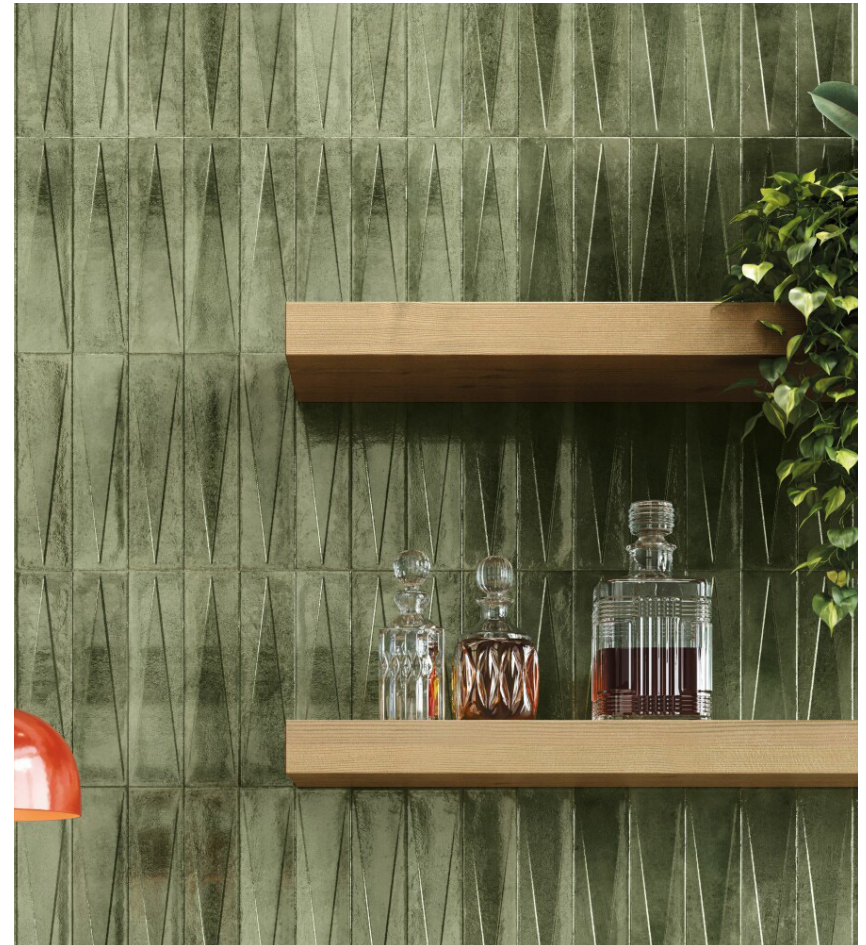

BRINE

DECORATIVE CERAMIC TILES

6 COLOURS | 2 FINISHES | 1 FORMATS

BLUEPRINT  
CERAMICS

Explore the beauty of our Brine wall tile collection - a stunning blend of artisanal allure and 3D novelty. Carefully crafted to offer a hand-made effect, these tiles flaunt a super glossy finish, adding an upscale sheen to any space. The subtle 3D effect creates a dynamic visual impact, altering the perception of your walls. With their aesthetic versatility, they effortlessly lend a sophisticated breath of fresh air to any decor, making them more than just tiles - they become a compelling centerpiece. Elevate your interiors with the Brine collection, where artistry and technology meet to transform ordinary walls into extraordinary experiences.

6 COLOURS | 2 FINISHES | 1 FORMATS

GLOSS

BPBHMBB05 60x250mm

BPBHMBB11 60x250mm

**BLUEPRINT  
CERAMICS**

BRINE

DECORATIVE CERAMIC TILES

6 COLOURS | 2 FINISHES | 1 FORMATS