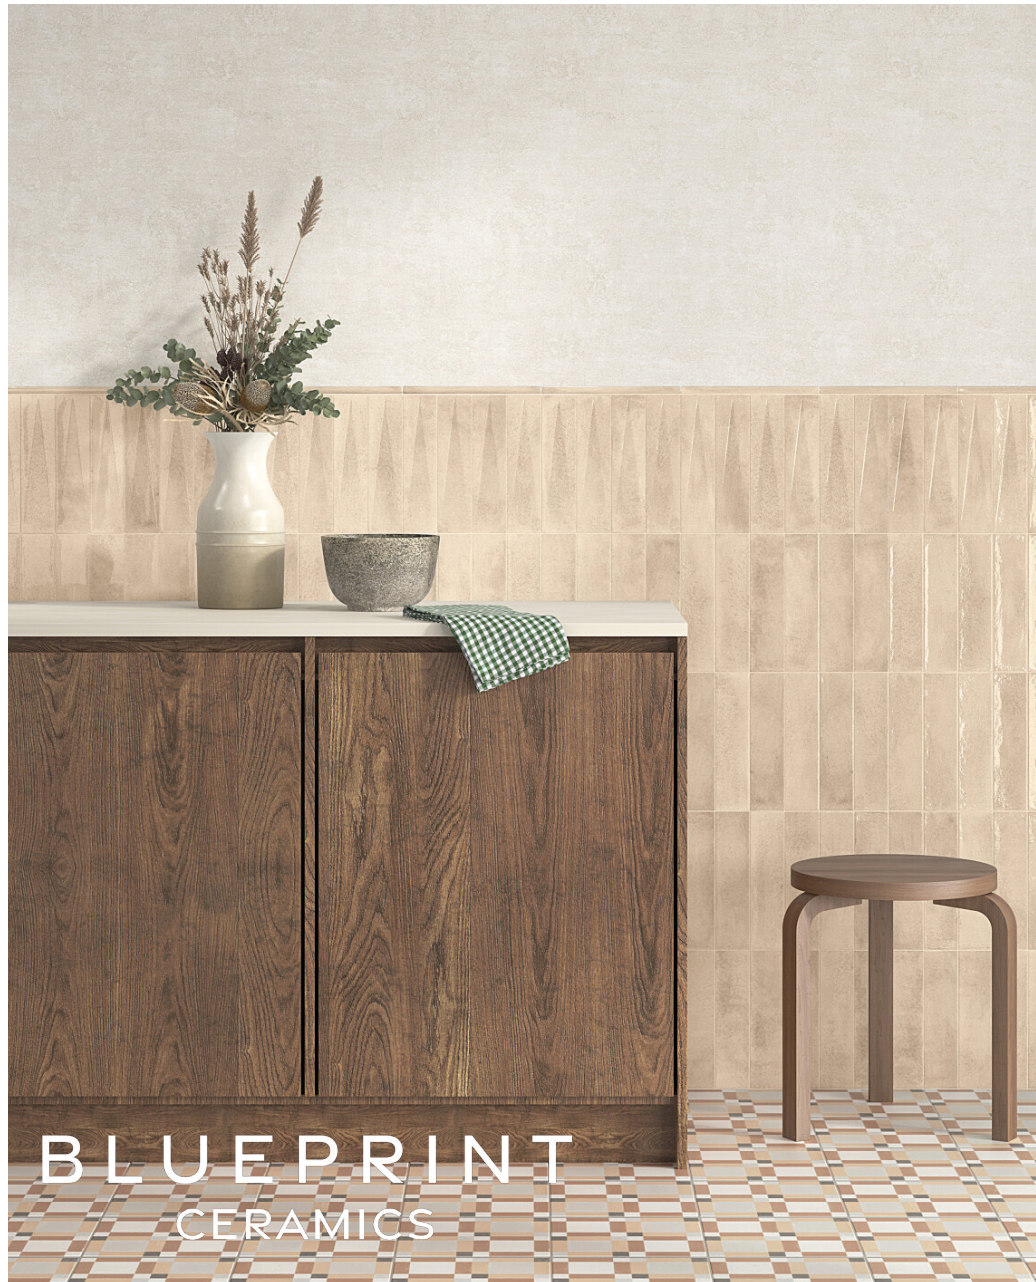

BRINE

DECORATIVE CERAMIC TILES

6 COLOURS | 2 FINISHES | 1 FORMATS

BLUEPRINT  
CERAMICS

Explore the beauty of our Brine wall tile collection - a stunning blend of artisanal allure and 3D novelty. Carefully crafted to offer a hand-made effect, these tiles flaunt a super glossy finish, adding an upscale sheen to any space. The subtle 3D effect creates a dynamic visual impact, altering the perception of your walls. With their aesthetic versatility, they effortlessly lend a sophisticated breath of fresh air to any decor, making them more than just tiles - they become a compelling centerpiece. Elevate your interiors with the Brine collection, where artistry and technology meet to transform ordinary walls into extraordinary experiences.