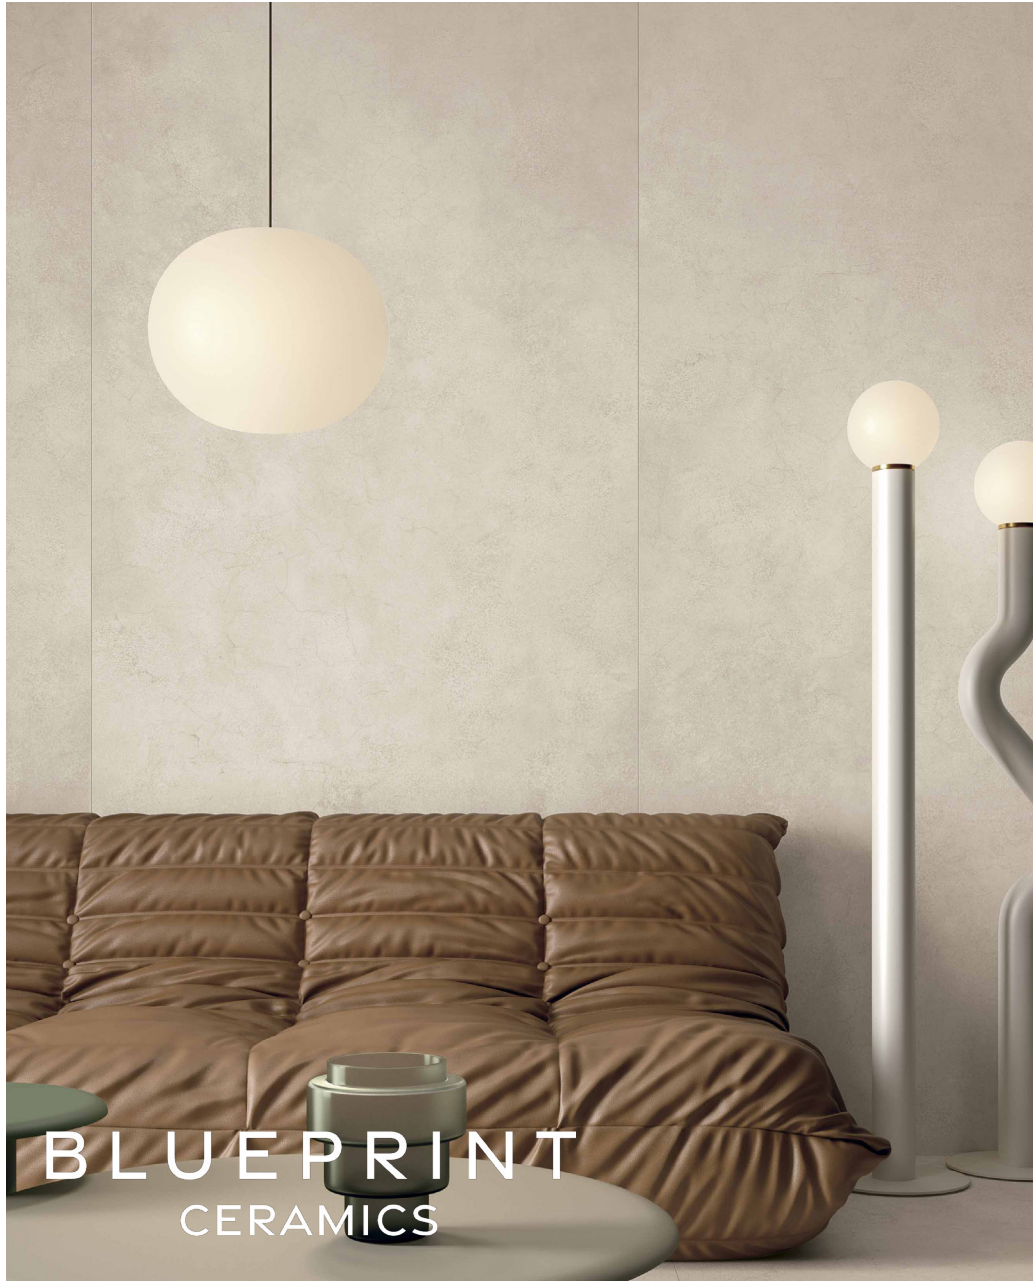

NASCOSTO

CONCRETE DESIGN EFFECT TILES

6 COLOURS | 2 FINISHES | 5 FORMATS