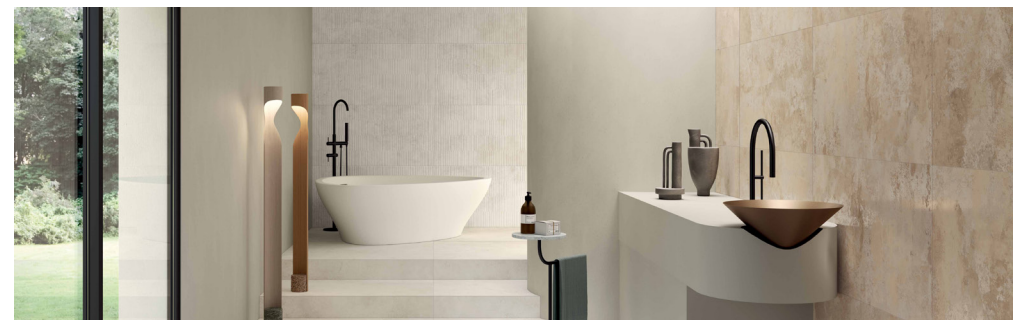

NASCOSTO

CONCRETE DESIGN EFFECT TILES

6 COLOURS | 2 FINISHES | 5 FORMATS