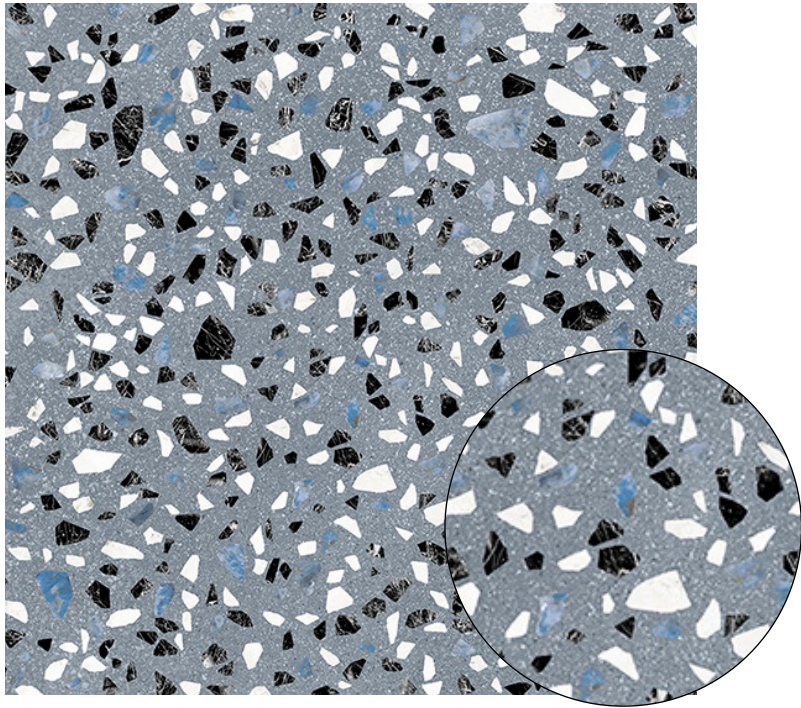

600x1200mm Matt

600x600mm Matt

300x300mm Matt

900x900mm Matt

BLUEPRINT
CERAMICS

MELODY

TERRAZZO PORCELAIN TILES

23 COLOURS | 2 FINISHES | 4 FORMATS