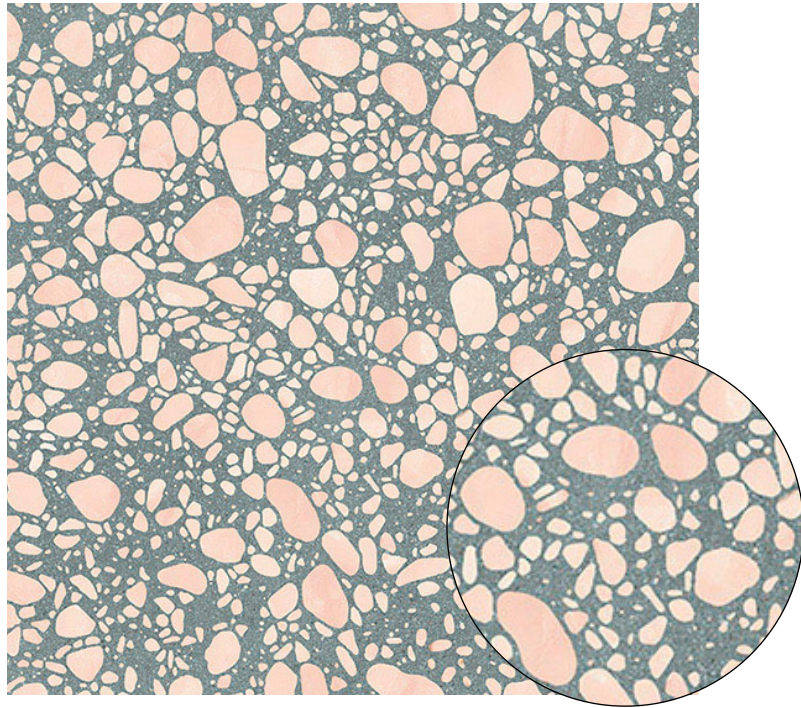

BPBEGMY13

10mm
600x1200mm Matt
600x600mm Matt
300x600mm Matt

BLUEPRINT
CERAMICS

MELODY

TERRAZZO PORCELAIN TILES

23 COLOURS | 2 FINISHES | 4 FORMATS

BPBEGMY14

10mm
600x1200mm Matt
600x600mm Matt
300x600mm Matt