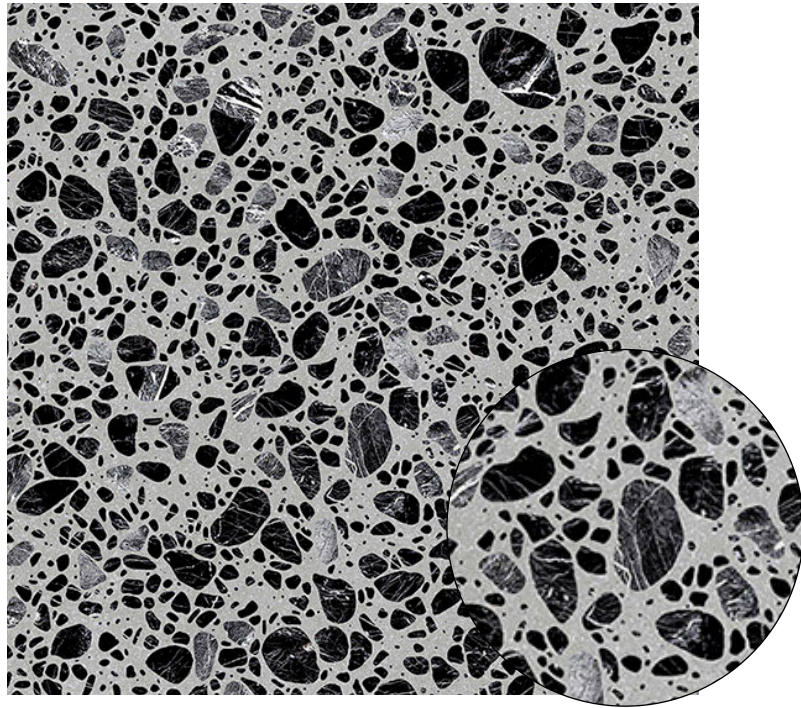

MELODY

TERRAZZO PORCELAIN TILES

23 COLOURS | 2 FINISHES | 4 FORMATS

BPBEGMY15

10mm

600x1200mm Matt

600x600mm Matt

300x600mm Matt

BLUEPRINT
CERAMICS