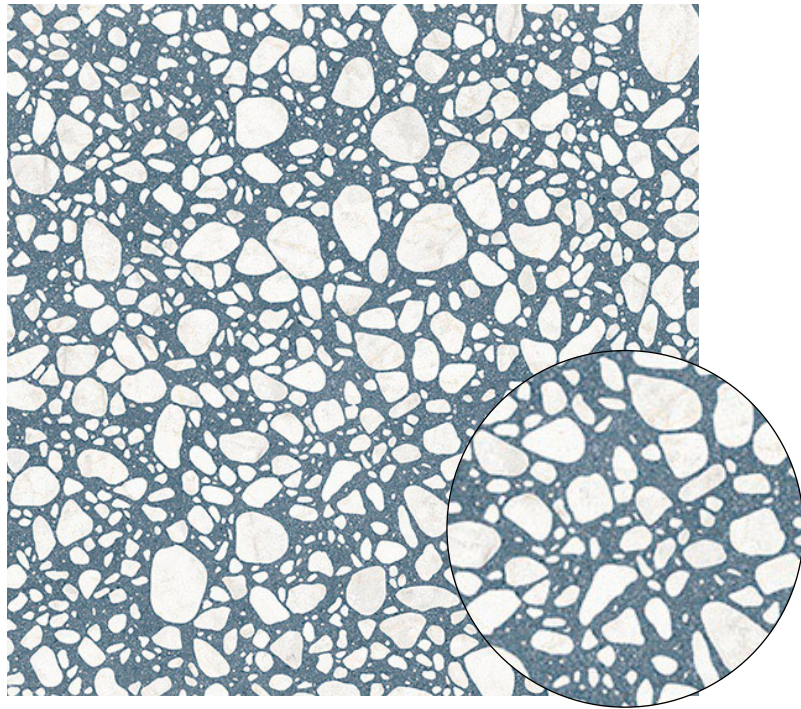

MELODY

TERRAZZO PORCELAIN TILES

23 COLOURS | 2 FINISHES | 4 FORMATS

BPBEGMY12

10mm
600x1200mm Matt
600x600mm Matt
300x600mm Matt

**BLUEPRINT
CERAMICS**