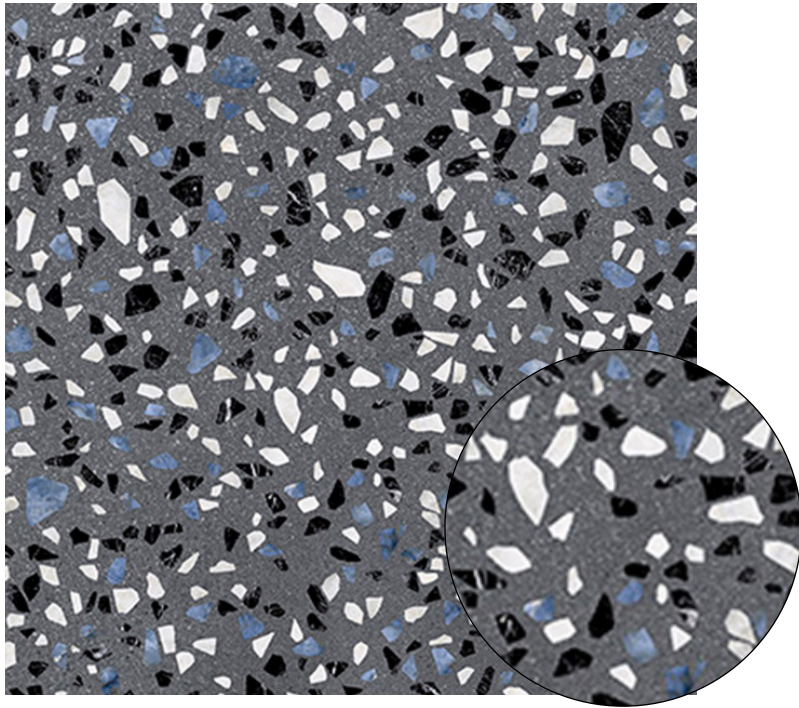

MELODY

TERRAZZO PORCELAIN TILES

23 COLOURS | 2 FINISHES | 4 FORMATS

MELODY

TERRAZZO PORCELAIN TILES

23 COLOURS | 2 FINISHES | 4 FORMATS

BPBEGMY00

10mm