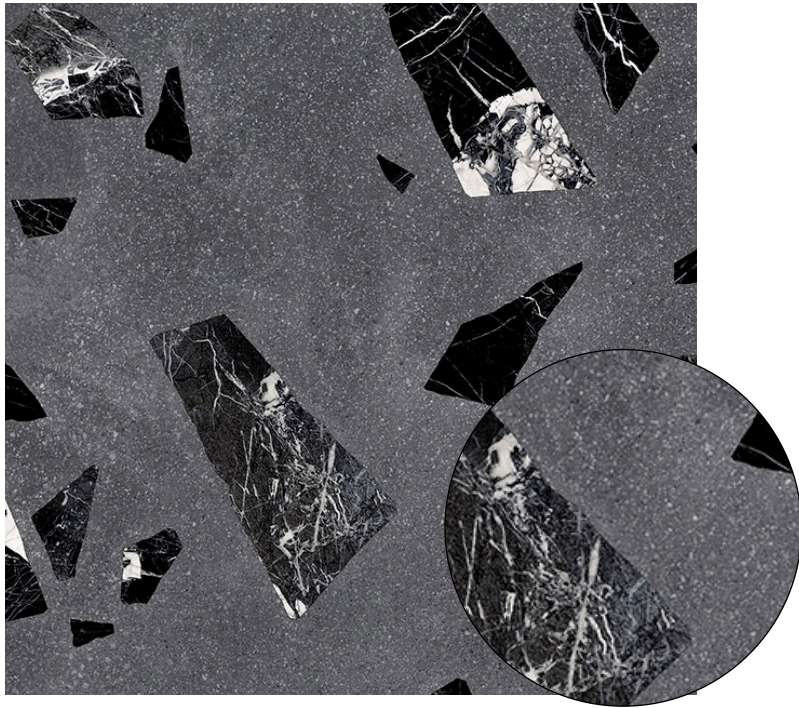

MELODY

TERRAZZO PORCELAIN TILES

23 COLOURS | 2 FINISHES | 4 FORMATS

BPBEGMY19

10mm
600x1200mm Matt
600x600mm Matt
300x600mm Matt

BLUEPRINT
CERAMICS