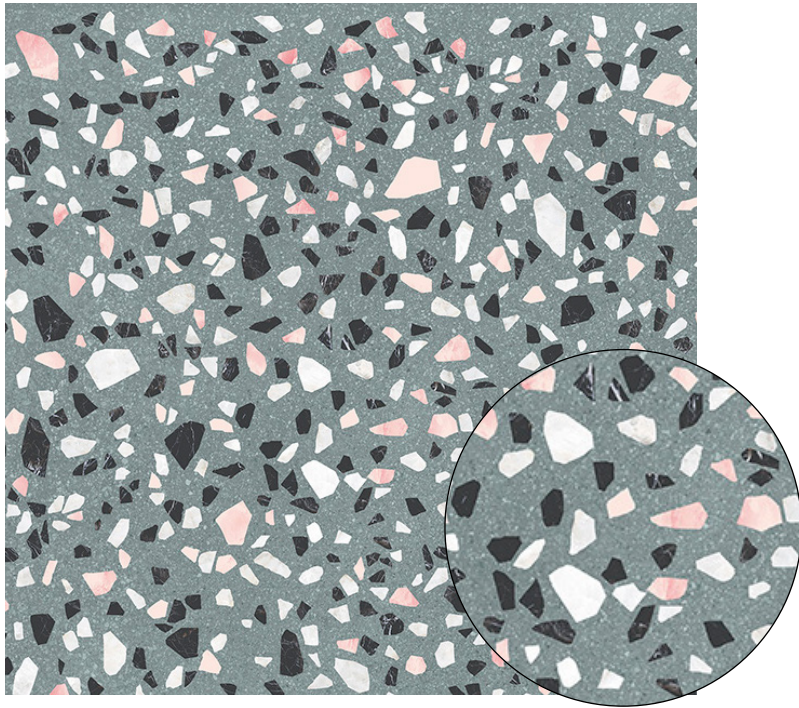

MELODY

TERRAZZO PORCELAIN TILES

23 COLOURS | 2 FINISHES | 4 FORMATS

BPBEGMY02

10mm

600x1200mm Matt

600x600mm Matt

300x600mm Matt

900x900mm Matt

BLUEPRINT
CERAMICS