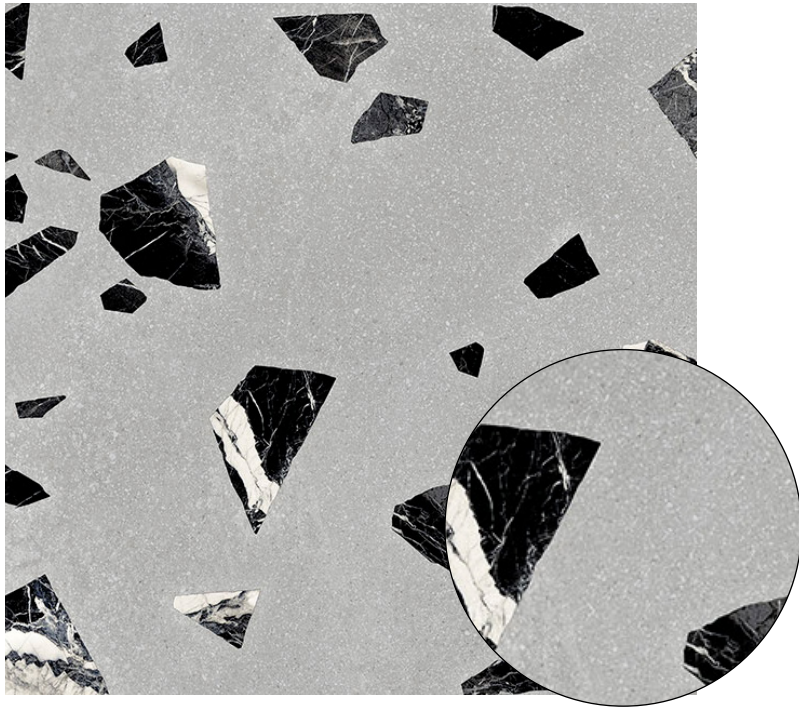

MELODY

TERRAZZO PORCELAIN TILES

23 COLOURS | 2 FINISHES | 4 FORMATS

BPBEGMY21

10mm
600x1200mm Matt
600x600mm Matt
300x600mm Matt

BLUEPRINT
CERAMICS