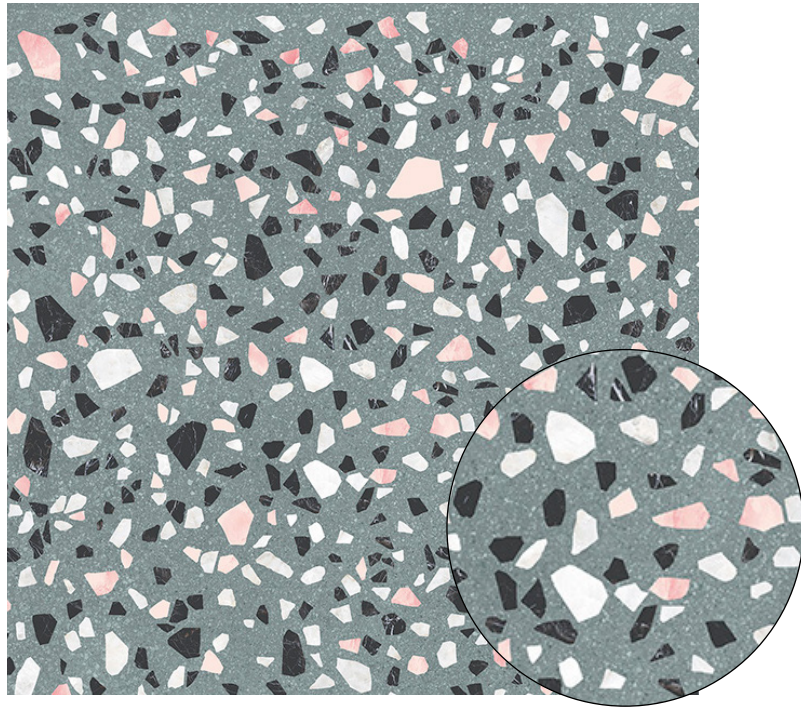

MELODY

TERRAZZO PORCELAIN TILES

23 COLOURS | 2 FINISHES | 4 FORMATS

BPBEGMY03

10mm

600x1200mm Matt

600x600mm Matt

300x600mm Matt

900x900mm Matt

BLUEPRINT
CERAMICS