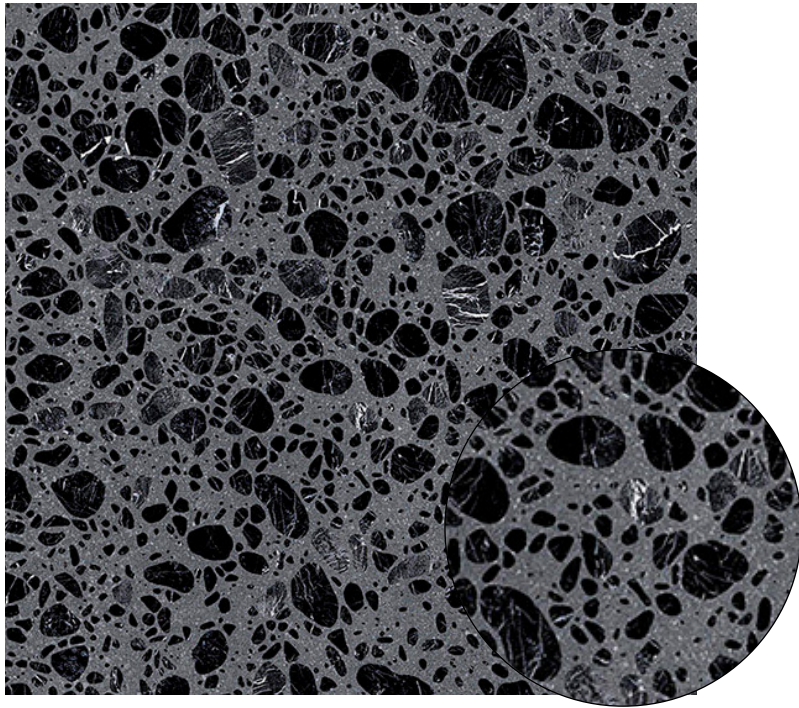

TERRAZZO PORCELAIN TILES

23 COLOURS | 2 FINISHES | 4 FORMATS

BPBEGMY12

10mm
600x1200mm Matt
600x600mm Matt
300x600mm Matt

**BLUEPRINT
CERAMICS**

MELODY

TERRAZZO PORCELAIN TILES

23 COLOURS | 2 FINISHES | 4 FORMATS