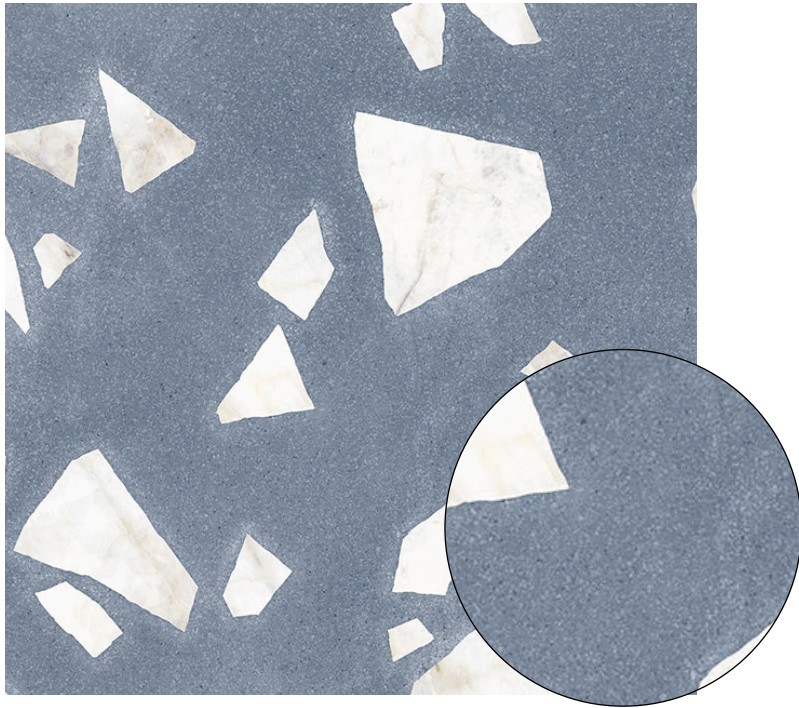

MELODY

TERRAZZO PORCELAIN TILES

23 COLOURS | 2 FINISHES | 4 FORMATS

BPBEGMY18

10mm
600x1200mm Matt
600x600mm Matt
300x600mm Matt

BLUEPRINT
CERAMICS