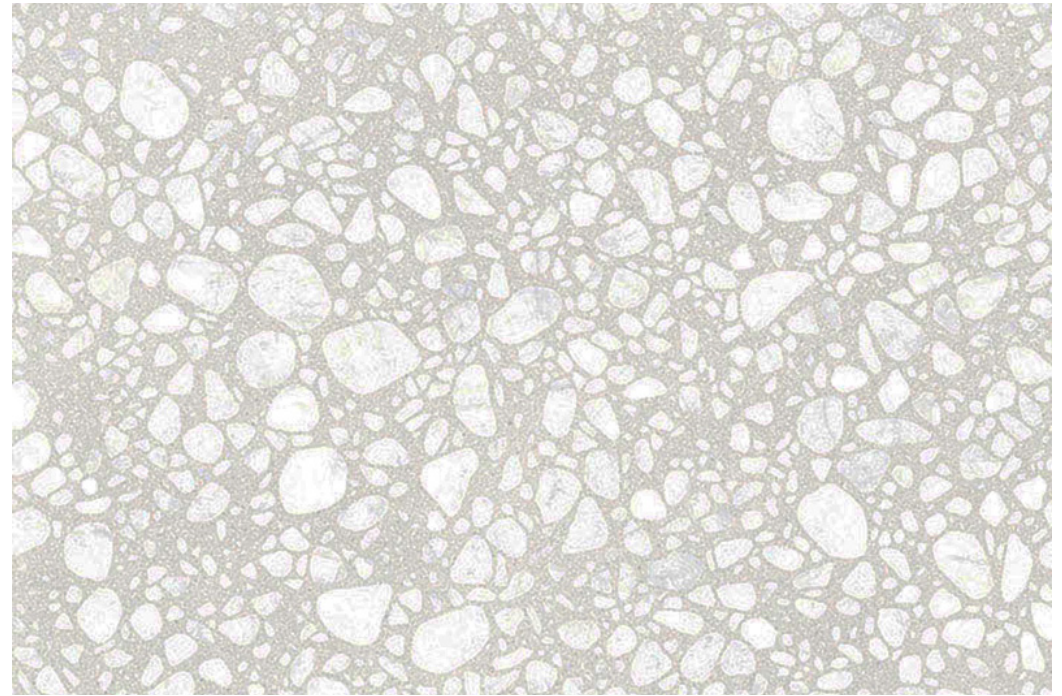

MELODY

TERRAZZO PORCELAIN TILES

23 COLOURS | 2 FINISHES | 4 FORMATS

BPBEGMY17

10mm
600x1200mm Matt
600x600mm Matt
300x600mm Matt

BLUEPRINT
CERAMICS