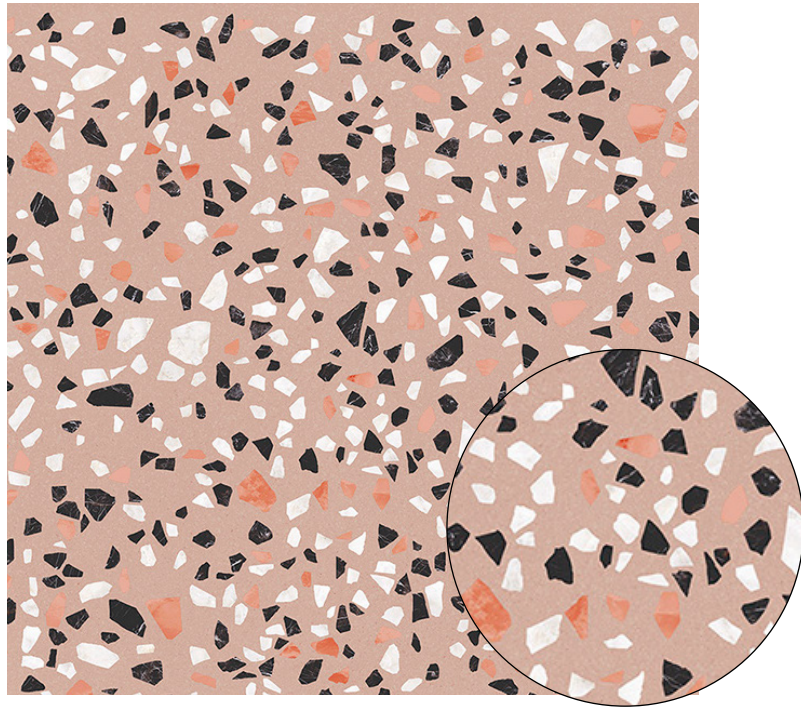

300x600mm Matt

900x900mm Matt

BLUEPRINT
CERAMICS

MELODY

TERRAZZO PORCELAIN TILES

23 COLOURS | 2 FINISHES | 4 FORMATS

BPBEGMY04

10mm