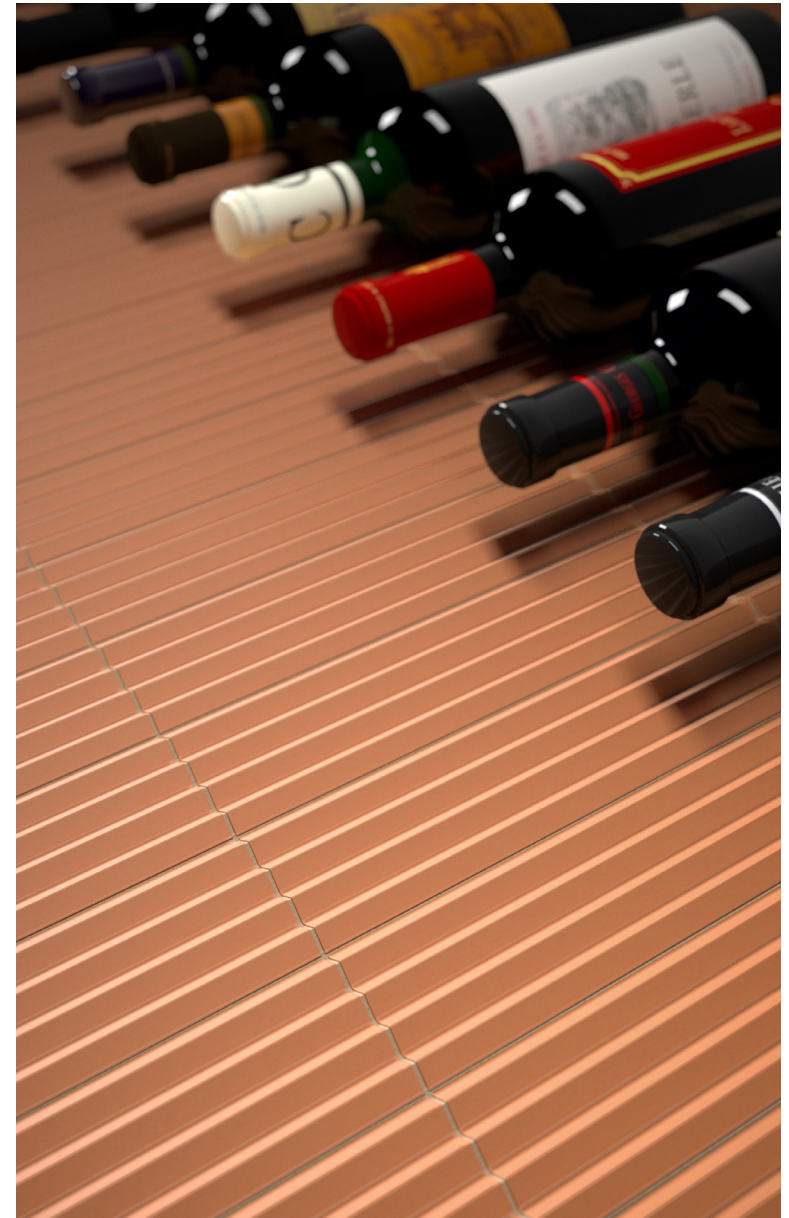

50x200mm

**BLUEPRINT
CERAMICS**

BALANCE

3D CERAMIC WALL TILES

15 COLOURS | 2 FINISHES | 3 FORMATS

BPBEQBC06

BPBEQBC21

BPBEQBC36