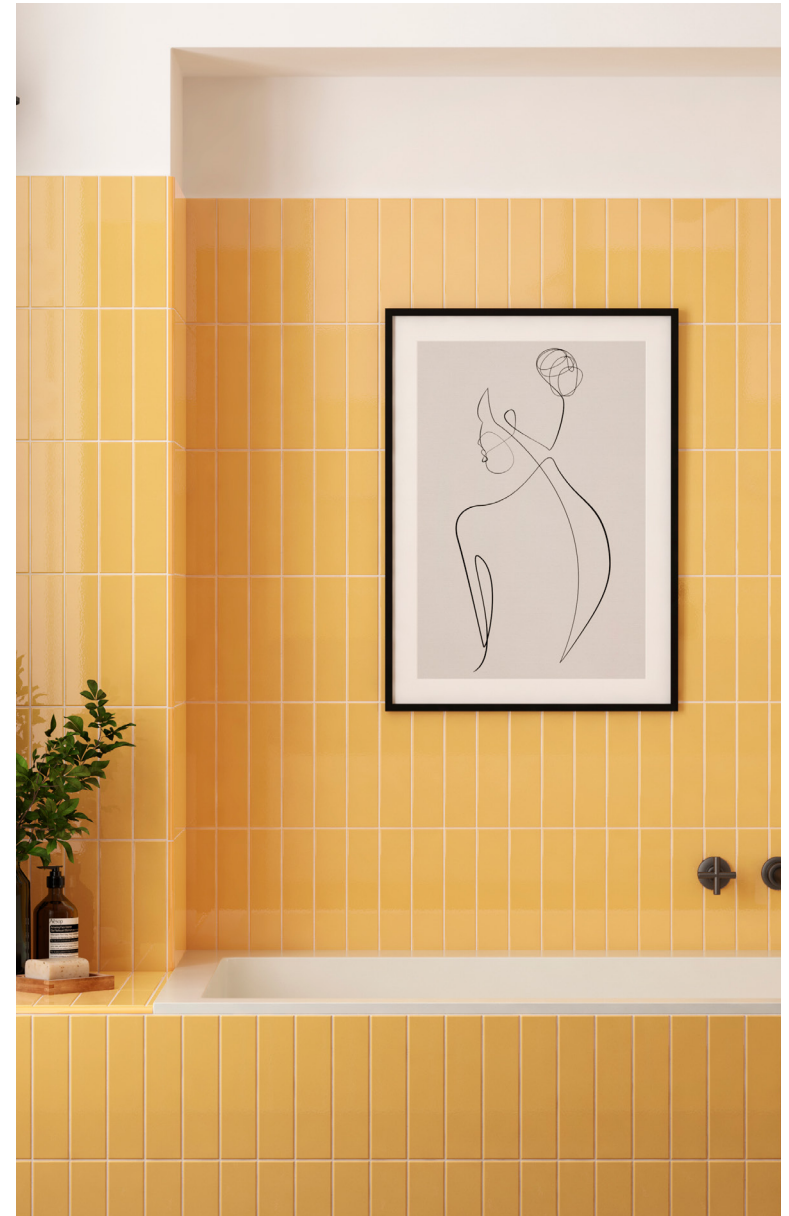

**BLUEPRINT
CERAMICS**