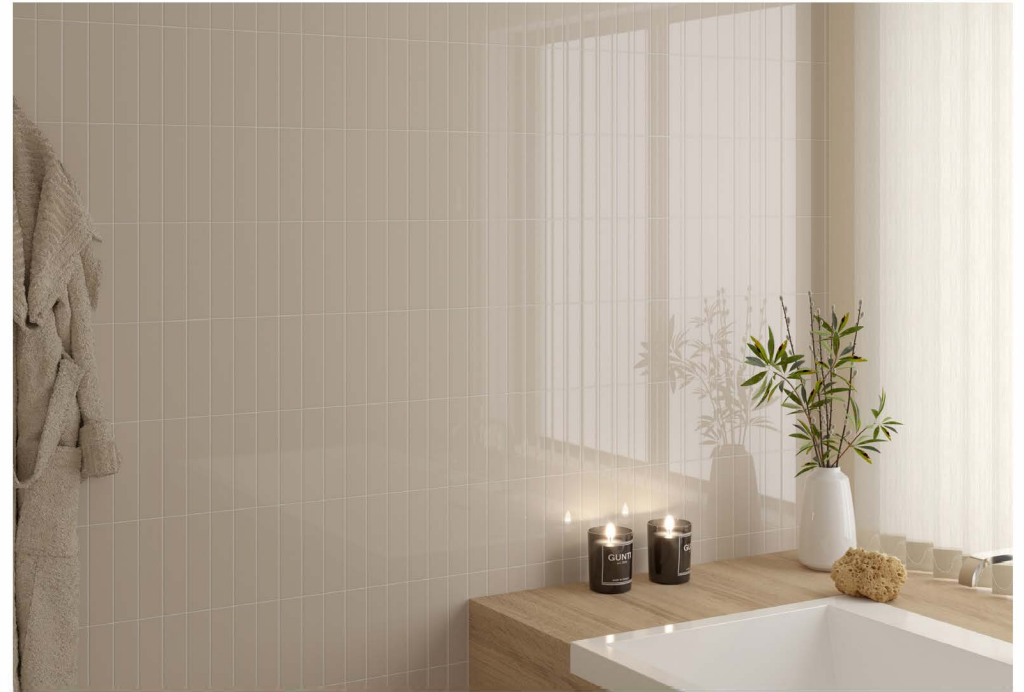

BALANCE

3D CERAMIC TILES

15 COLOURS | 2 FINISHES | 3 FORMATS