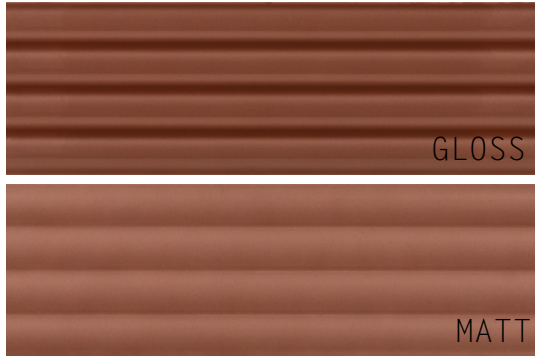

50x200mm

**BLUEPRINT
CERAMICS**

BALANCE

3D CERAMIC WALL TILES

15 COLOURS | 2 FINISHES | 3 FORMATS

BPBEQBC06

BPBEQBC21

BPBEQBC36