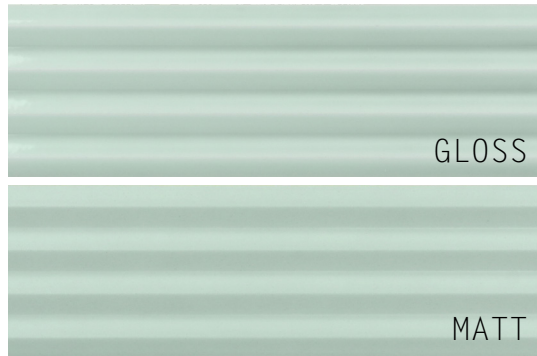

50x200mm

**BLUEPRINT
CERAMICS**

BALANCE

3D CERAMIC WALL TILES

15 COLOURS | 2 FINISHES | 3 FORMATS

BPBEQBC07

BPBEQBC22

BPBEQBC37