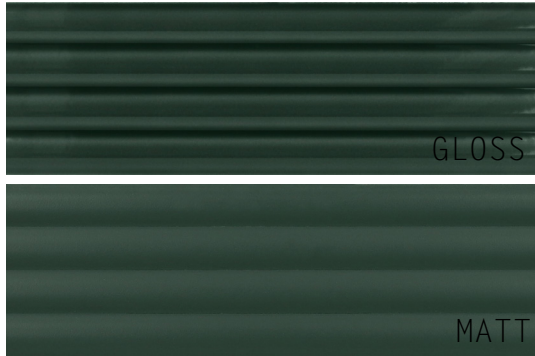

50x200mm

**BLUEPRINT
CERAMICS**

BALANCE

3D CERAMIC WALL TILES

15 COLOURS | 2 FINISHES | 3 FORMATS

BPBEQBC08

BPBEQBC23

BPBEQBC38