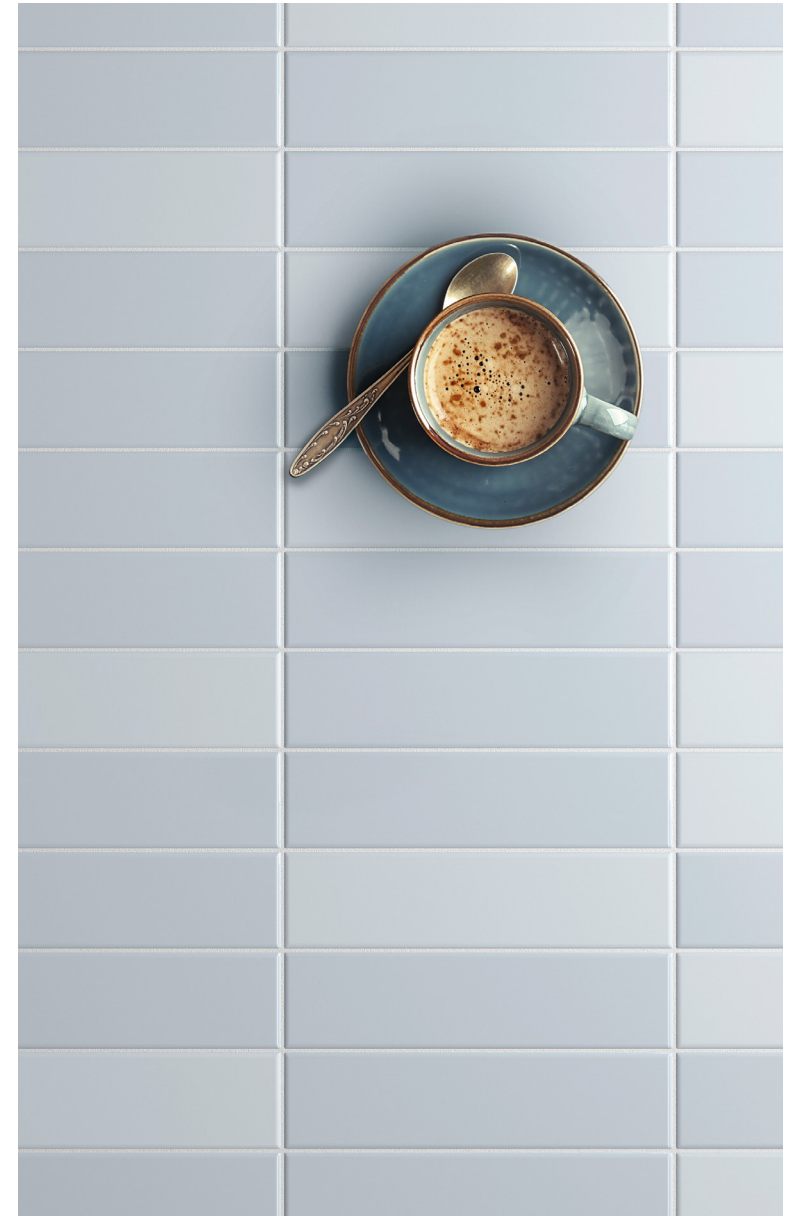

**BLUEPRINT
CERAMICS**