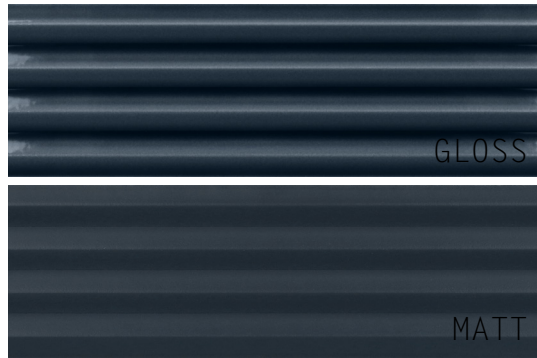

50x200mm

**BLUEPRINT
CERAMICS**

BALANCE

3D CERAMIC WALL TILES

15 COLOURS | 2 FINISHES | 3 FORMATS

BPBEQBC14

BPBEQBC29

BPBEQBC44