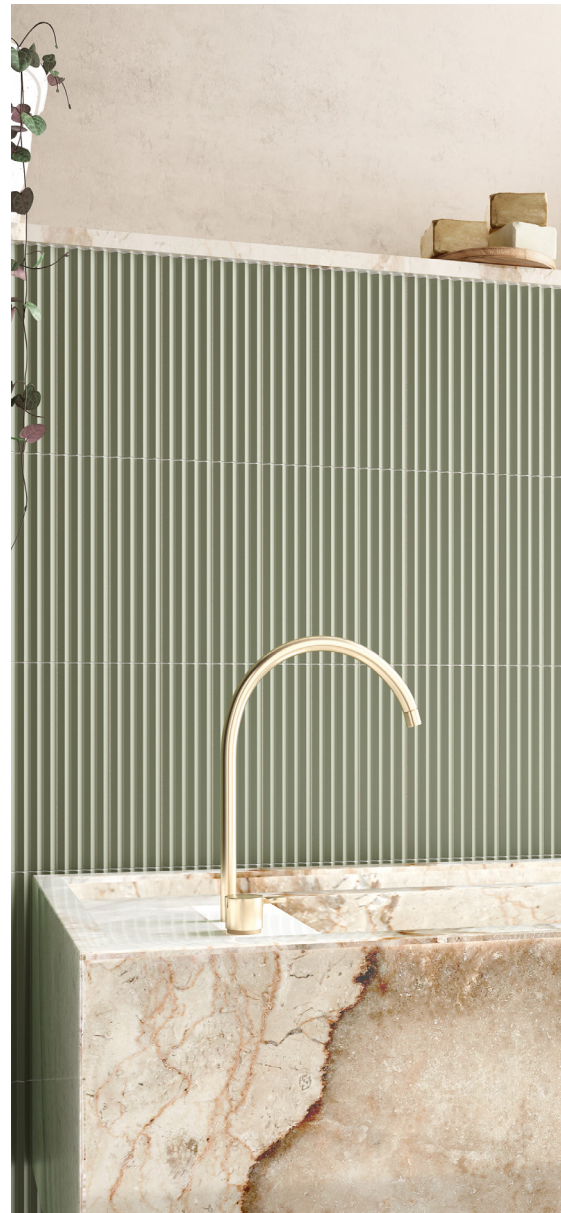

50x200mm

**BLUEPRINT
CERAMICS**

BALANCE

3D CERAMIC WALL TILES

15 COLOURS | 2 FINISHES | 3 FORMATS

BPBEQBC09

BPBEQBC24

BPBEQBC39