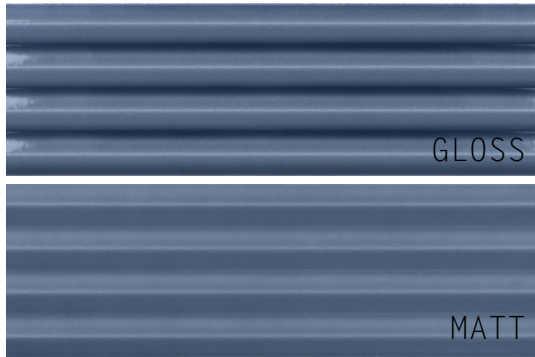

50x200mm

**BLUEPRINT
CERAMICS**

BALANCE

3D CERAMIC WALL TILES

15 COLOURS | 2 FINISHES | 3 FORMATS

BPBEQBC12

BPBEQBC27

BPBEQBC42