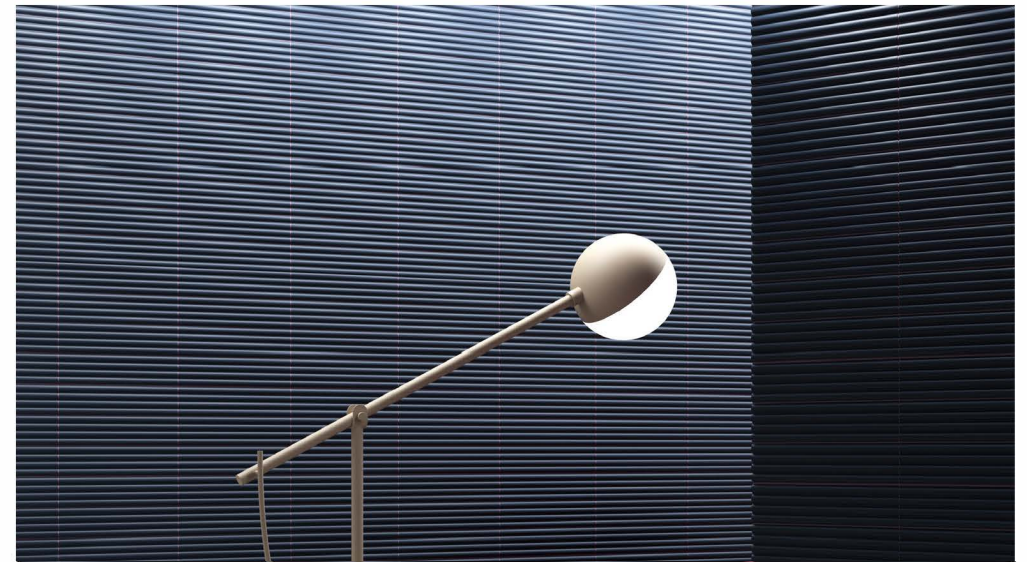

BALANCE

3D CERAMIC TILES

15 COLOURS | 2 FINISHES | 3 FORMATS