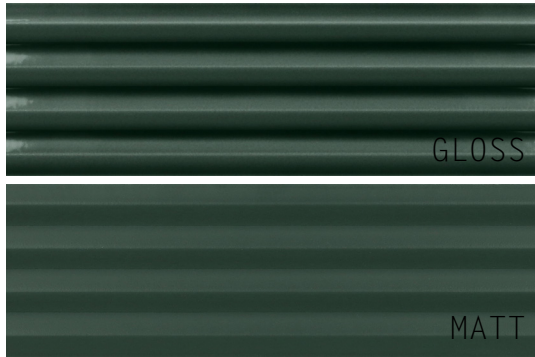

50x200mm

**BLUEPRINT
CERAMICS**

BALANCE

3D CERAMIC WALL TILES

15 COLOURS | 2 FINISHES | 3 FORMATS

BPBEQBC08

BPBEQBC23

BPBEQBC38