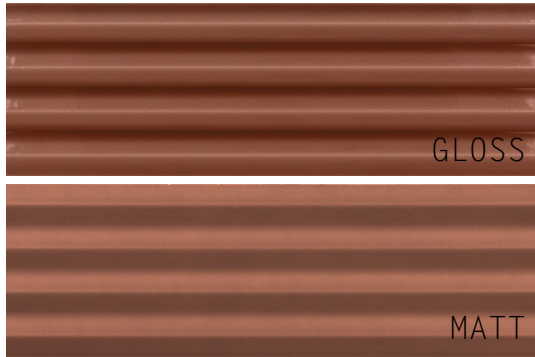

50x200mm

**BLUEPRINT
CERAMICS**

BALANCE

3D CERAMIC WALL TILES

15 COLOURS | 2 FINISHES | 3 FORMATS

BPBEQBC06

BPBEQBC21

BPBEQBC36