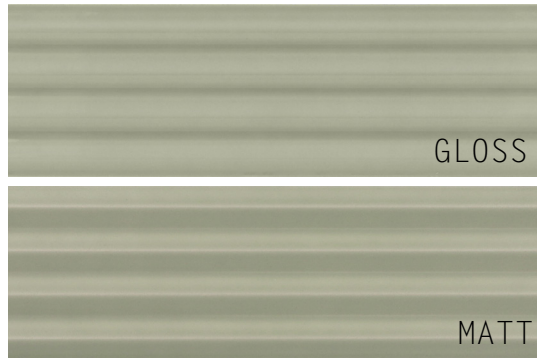

50x200mm

**BLUEPRINT
CERAMICS**

BALANCE

3D CERAMIC WALL TILES

15 COLOURS | 2 FINISHES | 3 FORMATS

BPBEQBC09

BPBEQBC24

BPBEQBC39