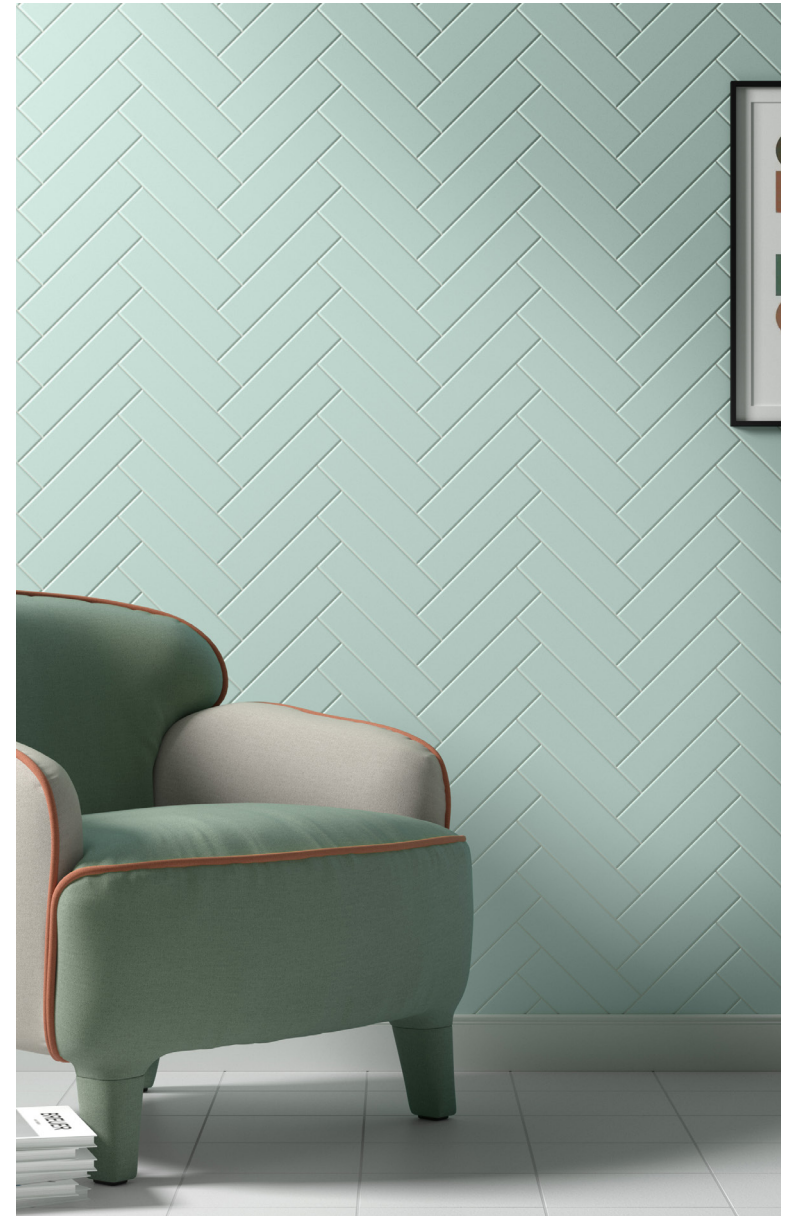

50x200mm

**BLUEPRINT
CERAMICS**

BALANCE

3D CERAMIC WALL TILES

15 COLOURS | 2 FINISHES | 3 FORMATS

BPBEQBC07

BPBEQBC22

BPBEQBC37