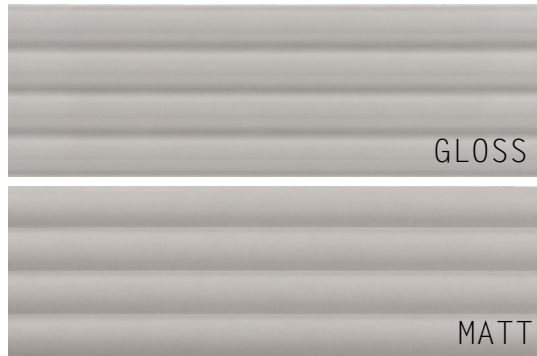

50x200mm

**BLUEPRINT
CERAMICS**

BALANCE

3D CERAMIC WALL TILES

15 COLOURS | 2 FINISHES | 3 FORMATS

BPBEQBC13

BPBEQBC28

BPBEQBC43