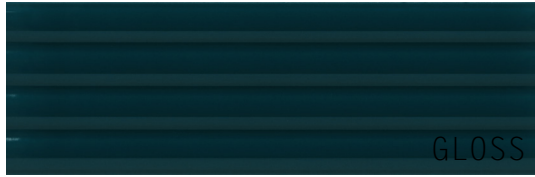

50x200mm

**BLUEPRINT
CERAMICS**

BALANCE

3D CERAMIC WALL TILES

15 COLOURS | 2 FINISHES | 3 FORMATS

BPBEQBC10

BPBEQBC25

BPBEQBC40