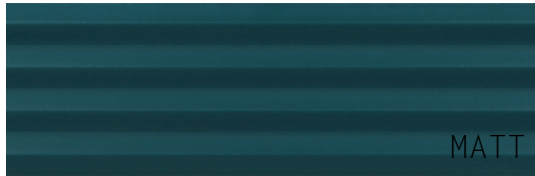

50x200mm

**BLUEPRINT
CERAMICS**

BALANCE

3D CERAMIC WALL TILES

15 COLOURS | 2 FINISHES | 3 FORMATS

BPBEQBC10

BPBEQBC25

BPBEQBC40