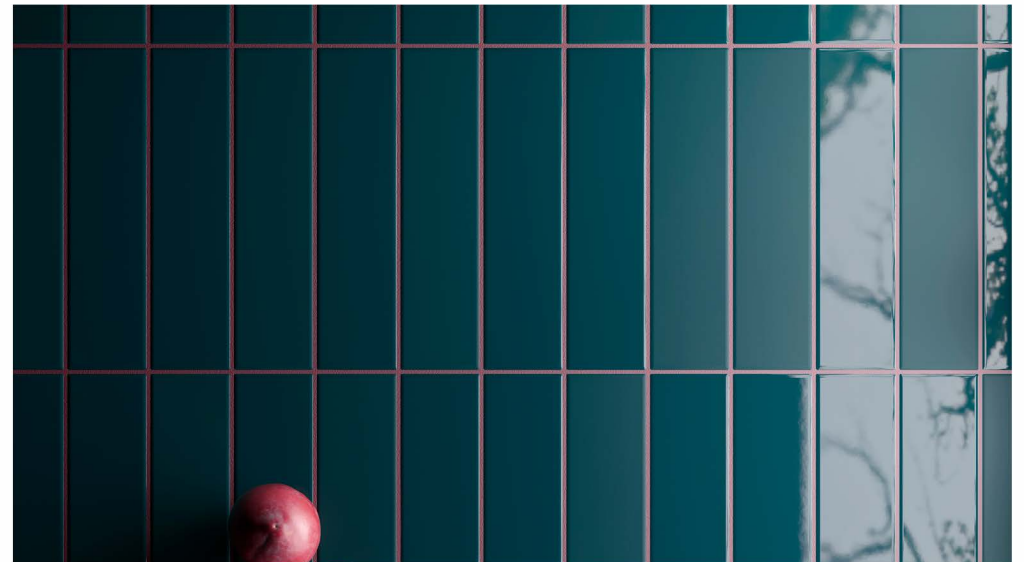

BALANCE

3D CERAMIC TILES

15 COLOURS | 2 FINISHES | 3 FORMATS