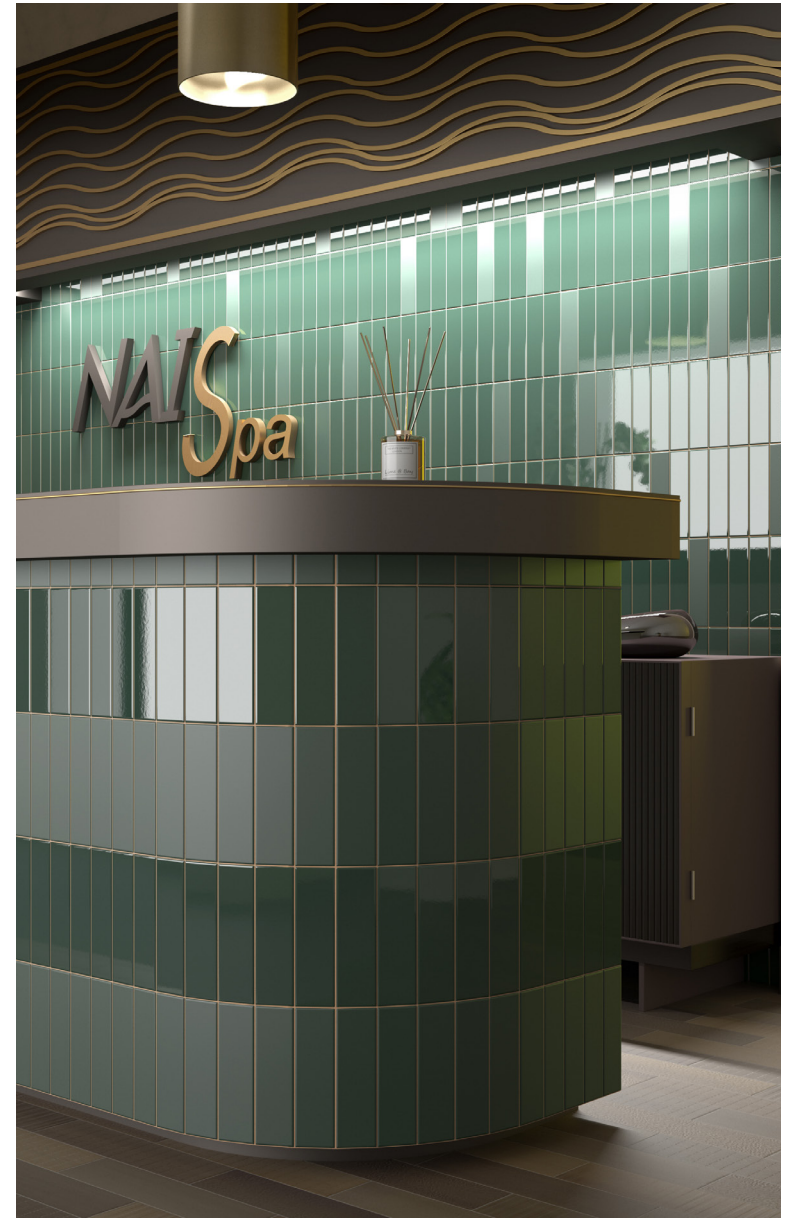

50x200mm

**BLUEPRINT
CERAMICS**

BALANCE

3D CERAMIC WALL TILES

15 COLOURS | 2 FINISHES | 3 FORMATS

BPBEQBC08

BPBEQBC23

BPBEQBC38