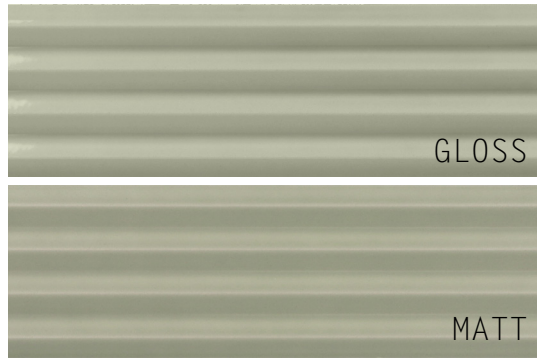

50x200mm

**BLUEPRINT
CERAMICS**

BALANCE

3D CERAMIC WALL TILES

15 COLOURS | 2 FINISHES | 3 FORMATS

BPBEQBC09

BPBEQBC24

BPBEQBC39