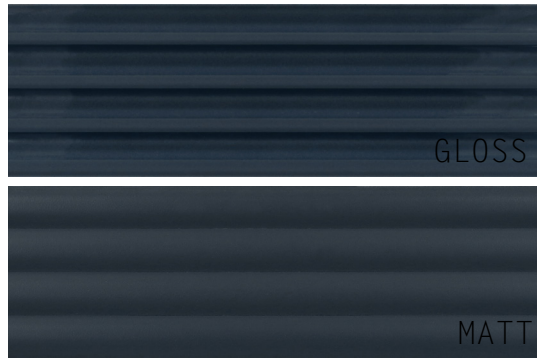

50x200mm

**BLUEPRINT
CERAMICS**

BALANCE

3D CERAMIC WALL TILES

15 COLOURS | 2 FINISHES | 3 FORMATS

BPBEQBC14

BPBEQBC29

BPBEQBC44