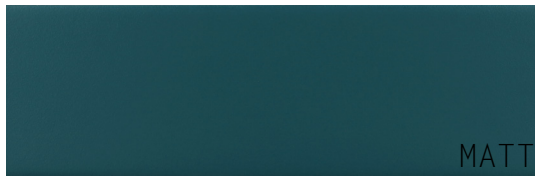

50x200mm

**BLUEPRINT
CERAMICS**

BALANCE

3D CERAMIC WALL TILES

15 COLOURS | 2 FINISHES | 3 FORMATS

BPBEQBC10

BPBEQBC25

BPBEQBC40