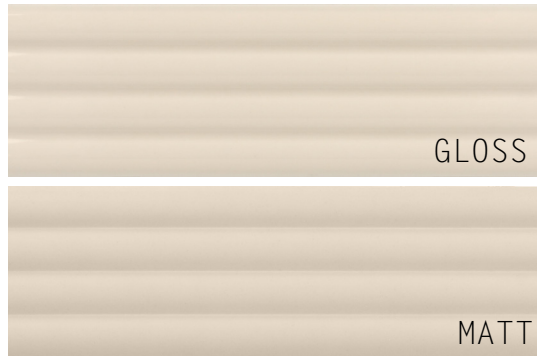

BALANCE

3D CERAMIC WALL TILES

15 COLOURS | 2 FINISHES | 3 FORMATS

BPBEQBC03

BPBEQBC18

BPBEQBC33

50x200mm

BLUEPRINT
CERAMICS