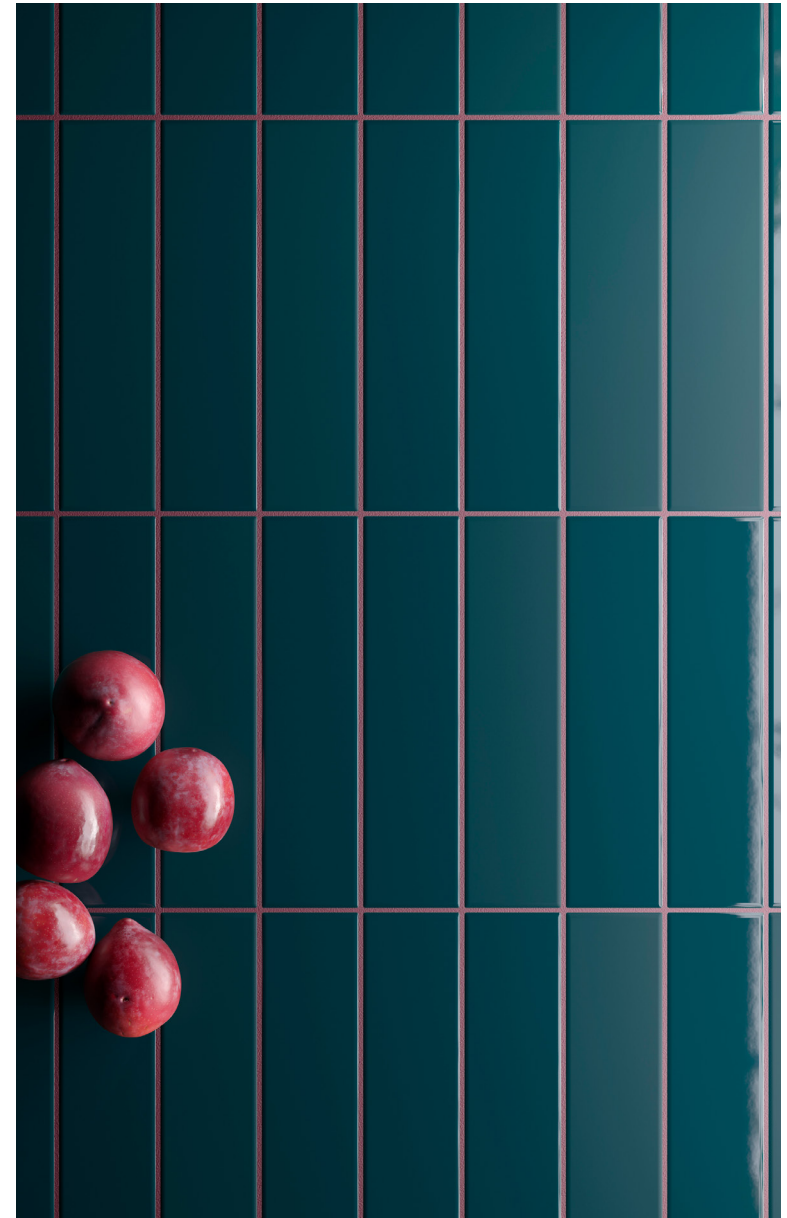

50x200mm

**BLUEPRINT
CERAMICS**

BALANCE

3D CERAMIC WALL TILES

15 COLOURS | 2 FINISHES | 3 FORMATS

BPBEQBC10

BPBEQBC25

BPBEQBC40