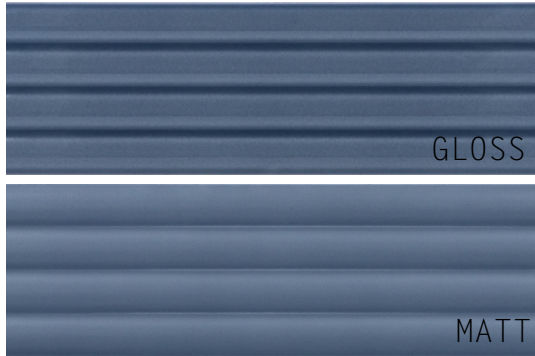

50x200mm

**BLUEPRINT
CERAMICS**

BALANCE

3D CERAMIC WALL TILES

15 COLOURS | 2 FINISHES | 3 FORMATS

BPBEQBC12

BPBEQBC27

BPBEQBC42