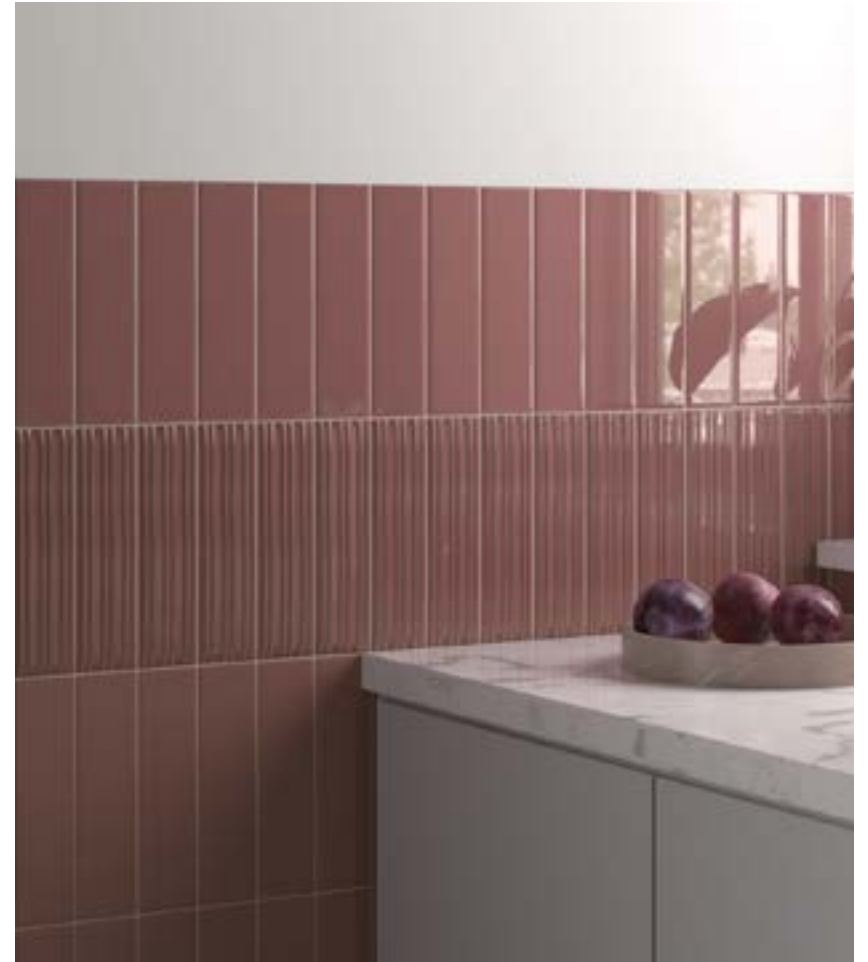

ZYRA

DESIGN CERAMIC TILES

10 COLOURS | 4 FINISHES | 1 FORMATS

BPZY06

BPZY16

BPZY26

BPZY36

60x246mm

BLUEPRINT
CERAMICS