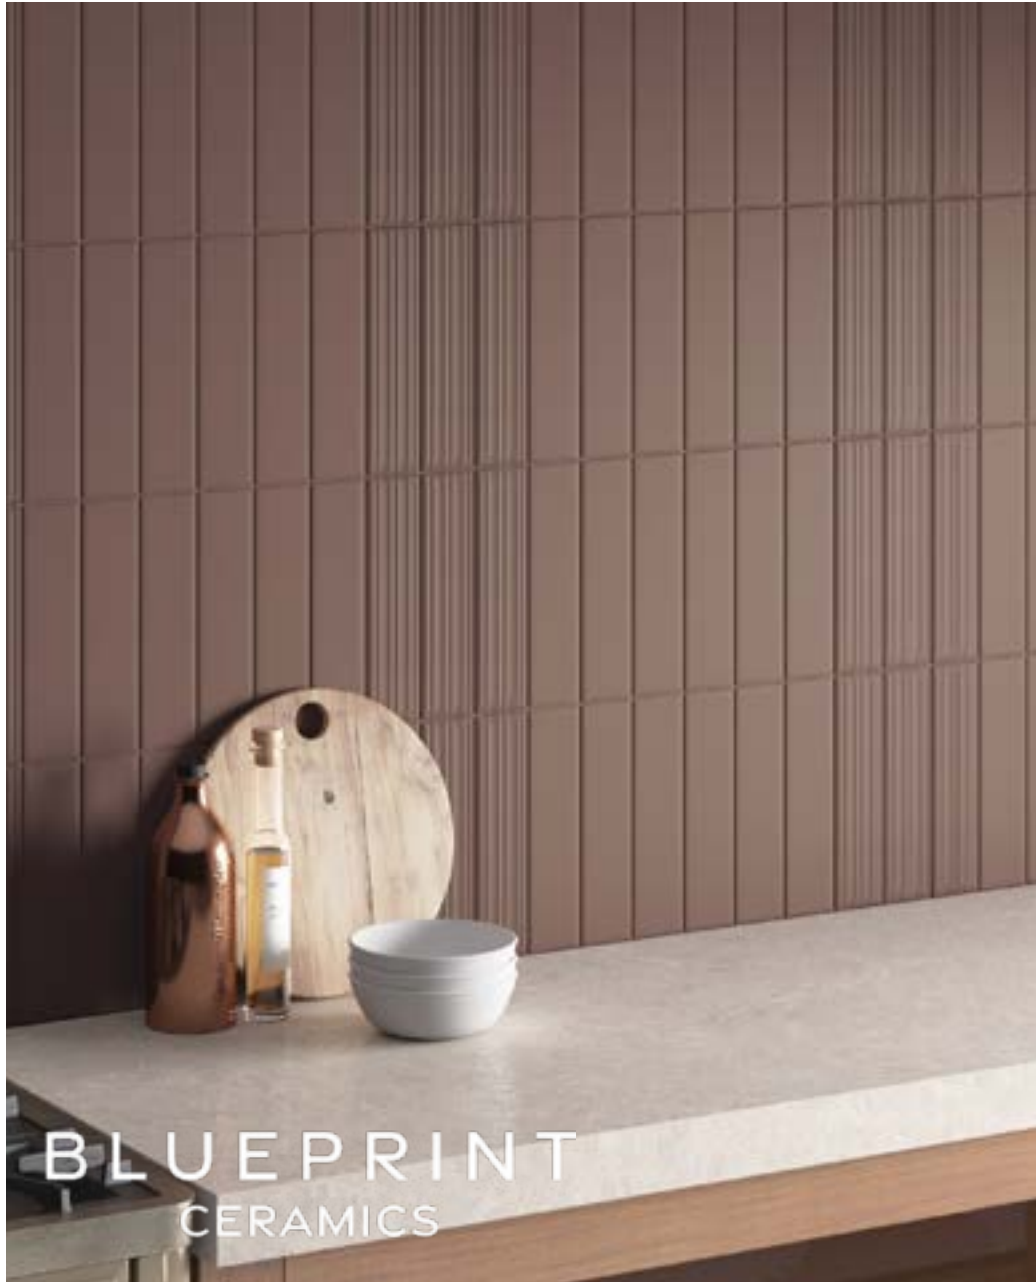

ZYRA

DESIGN CERAMIC TILES

10 COLOURS | 4 FINISHES | 1 FORMATS