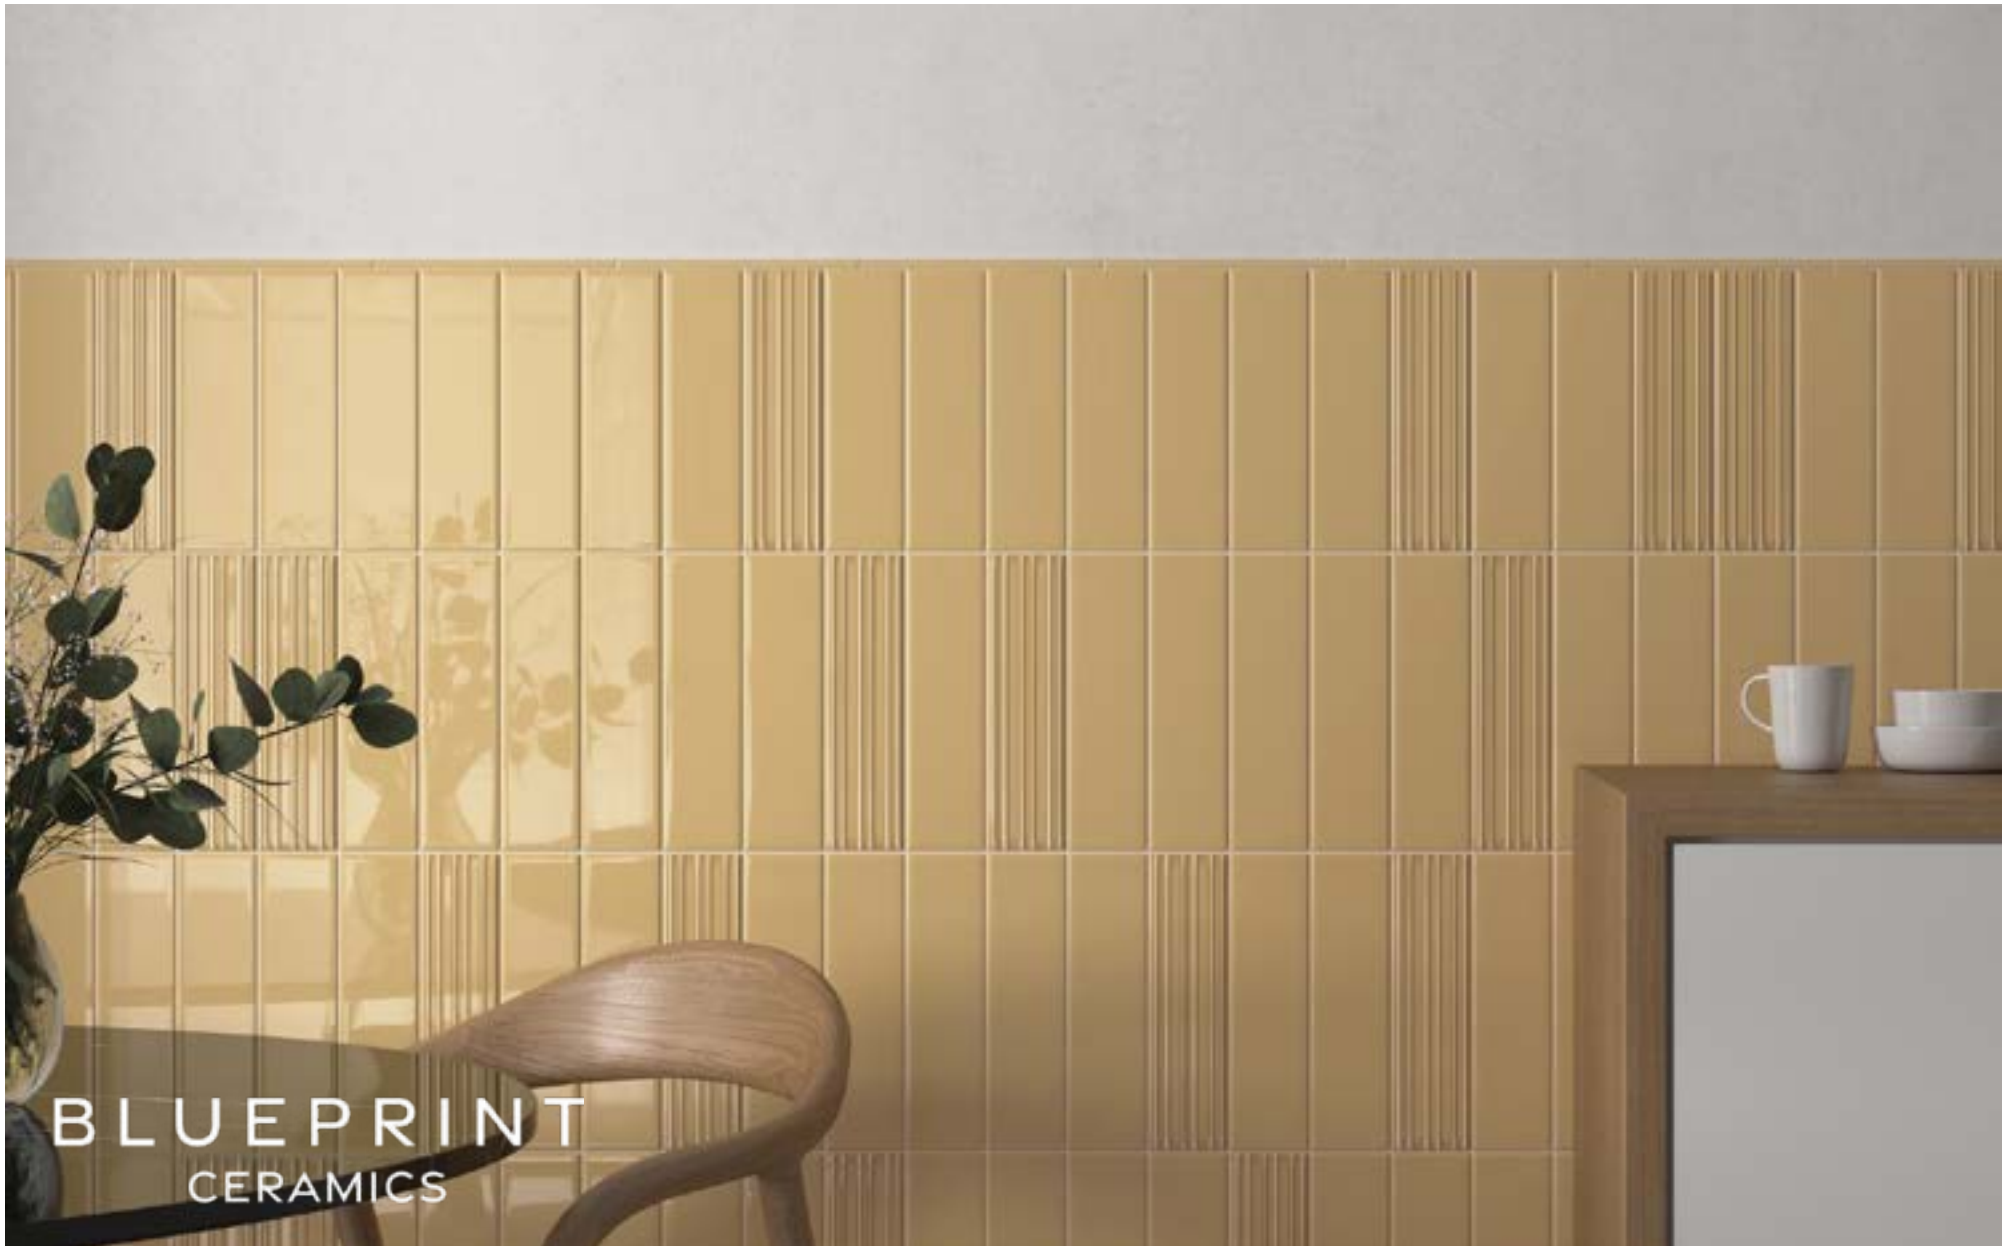

ZYRA

DESIGN CERAMIC TILES

10 COLOURS | 4 FINISHES | 1 FORMATS

BLUEPRINT
CERAMICS

Zyra is a modern white-body wall tile collection created to elevate contemporary interior spaces. Its refined 6×24 cm format brings a clean, elongated look that works beautifully across bathrooms, kitchens, and feature walls. Available in a selection of elegant tones and offered in both matt and gloss finishes, Zyra provides flexibility for minimalist, natural, or statement interior designs. The smooth surface and carefully balanced texture create a timeless aesthetic suited to residential and commercial environments. Whether installed in a simple stacked layout or a dynamic pattern such as herringbone or offset, Zyra delivers a stylish, versatile solution for any interior project.