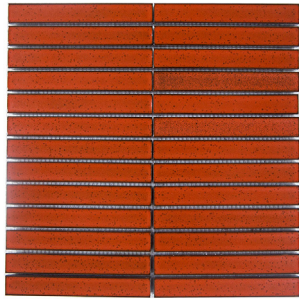

BPBSTKK06

KATTA

20x145mm  
Gloss Finish

- Thickness 8mm
- Slip Rating n/a
- Water Absorption 0.5%
- Frost Resistance Resistant
- Chemical Resistance Resistant
- Material Porcelain

KATTA

BPBSTKK07

BPBSTKK08

BPBSTKK09

BPBSTKK10

BPBSTKK11

20x145mm  
Gloss Finish

- |                    |      |                       |           |
|--------------------|------|-----------------------|-----------|
| ● Thickness        | 8mm  | ● Frost Resistance    | Resistant |
| ● Slip Rating      | n/a  | ● Chemical Resistance | Resistant |
| ● Water Absorption | 0.5% | ● Material            | Porcelain |

BPBSTKK12

BPBSTKK13

BPBSTKK14

KATTA

32.5x145mm  
Gloss Finish

- Thickness 8mm
- Slip Rating n/a
- Water Absorption 0.5%
- Frost Resistance Resistant
- Chemical Resistance Resistant
- Material Porcelain

*Lead the scene, keep it green*