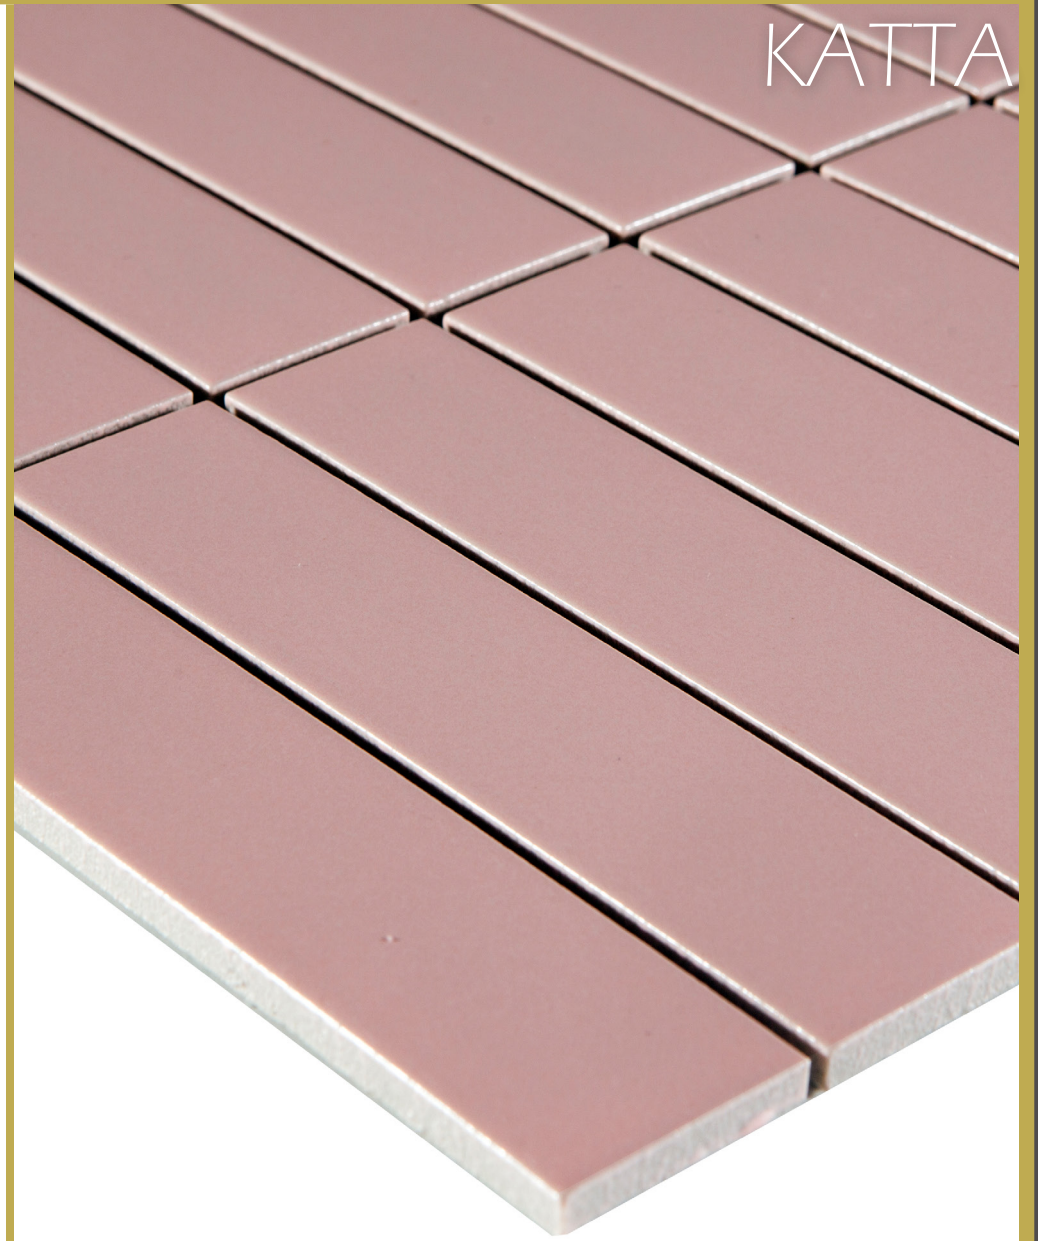

BPBSTKK12

BPBSTKK13

BPBSTKK14

KATTA

32.5x145mm  
Gloss Finish

- Thickness 8mm
- Slip Rating n/a
- Water Absorption 0.5%
- Frost Resistance Resistant
- Chemical Resistance Resistant
- Material Porcelain

*Lead the scene, keep it green*