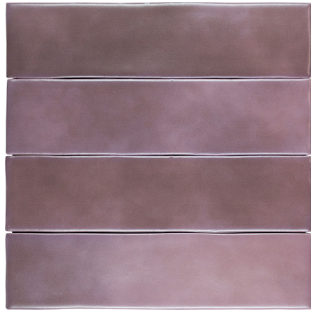

BPBCVZM13

ZELLER

100x100mm
50x200mm
Matt

- Thickness 8mm
- Slip Rating n/a
- Water Absorption 0.5%
- Frost Resistance Resistant
- Chemical Resistance Resistant
- Material Ceramic

BLUE PRINT CERAMICS