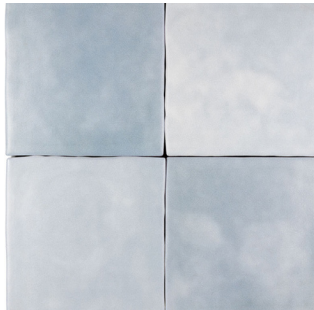

## ZELLER

Zeller is a bold bright take on Moroccan Zellige tiles. These ceramic tile have a traditional look to achieve an authentic style.

*Lead the scene, keep it green*

ZELLER

BPBCVZM01

BPBCVZM02

BPBCVZM03

BPBCVZM04

BPBCVZM05

BPBCVZM06

100x100mm  
50x200mm  
Matt

- Thickness 8mm
- Slip Rating n/a
- Water Absorption 0.5%
- Frost Resistance Resistant
- Chemical Resistance Resistant
- Material Ceramic

BLUE PRINT CERAMICS