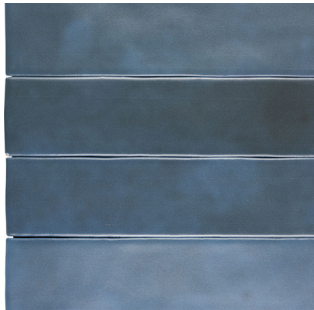

BPBCVZM04

BPBCVZM05

BPBCVZM06

100x100mm  
50x200mm  
Matt

- Thickness 8mm
- Slip Rating n/a
- Water Absorption 0.5%
- Frost Resistance Resistant
- Chemical Resistance Resistant
- Material Ceramic

BLUE PRINT CERAMICS

ZELLER

BPBCVZM07

BPBCVZM08

BPBCVZM09

BPBCVZM10

BPBCVZM11

BPBCVZM12

100x100mm  
50x200mm  
Matt

- Thickness 8mm
- Slip Rating n/a
- Water Absorption 0.5%
- Frost Resistance Resistant
- Chemical Resistance Resistant
- Material Ceramic

BLUE PRINT CERAMICS

BPBCVZM13

BPBCVZM14

BPBCVZM15

BPBCVZM16

ZELLER

100x100mm  
50x200mm  
Matt