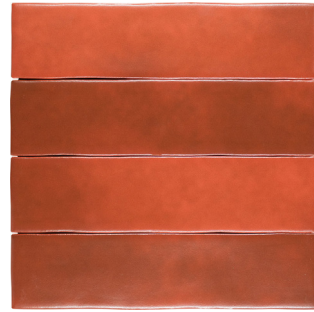

ZELLER

BPBCVZM07

BPBCVZM08

BPBCVZM09

BPBCVZM10

BPBCVZM11

BPBCVZM12

100x100mm  
50x200mm  
Matt

- Thickness 8mm
- Slip Rating n/a
- Water Absorption 0.5%
- Frost Resistance Resistant
- Chemical Resistance Resistant
- Material Ceramic

BLUE PRINT CERAMICS

BPBCVZM13

BPBCVZM14

BPBCVZM15

BPBCVZM16

ZELLER

100x100mm  
50x200mm  
Matt