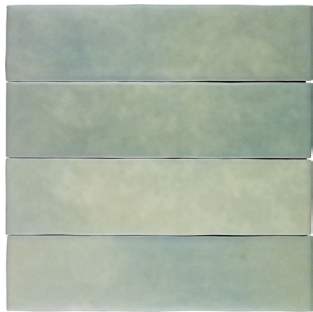

BPBCVZM04

BPBCVZM05

BPBCVZM06

100x100mm  
50x200mm  
Matt

- Thickness 8mm
- Slip Rating n/a
- Water Absorption 0.5%
- Frost Resistance Resistant
- Chemical Resistance Resistant
- Material Ceramic

BLUE PRINT CERAMICS

ZELLER

BPBCVZM07

BPBCVZM08

BPBCVZM09

BPBCVZM10

BPBCVZM11

BPBCVZM12

100x100mm  
50x200mm  
Matt