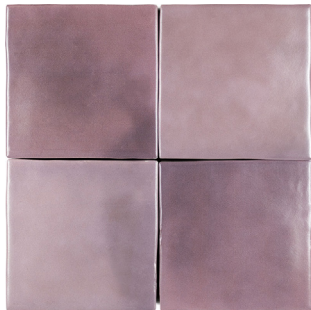

# ZELLER MATT

## ZELLER

Zeller is a bold bright take on Moroccan Zellige tiles. These ceramic tile have a traditional look to achieve an authentic style.

*Lead the scene, keep it green*

ZELLER

BPBCVZM01

BPBCVZM02

BPBCVZM03

BPBCVZM04

BPBCVZM05

BPBCVZM06

100x100mm  
50x200mm  
Matt

- Thickness 8mm
- Slip Rating n/a
- Water Absorption 0.5%
- Frost Resistance Resistant
- Chemical Resistance Resistant
- Material Ceramic

BLUE PRINT CERAMICS