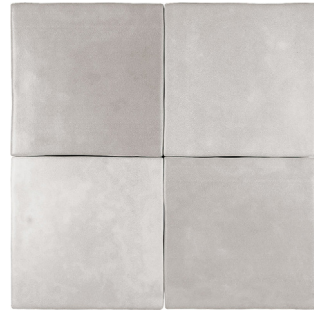

# ZELLER MATT

## ZELLER

Zeller is a bold bright take on Moroccan Zellige tiles. These ceramic tile have a traditional look to achieve an authentic style.

*Lead the scene, keep it green*

ZELLER

BPBCVZM01

BPBCVZM02

BPBCVZM03

BPBCVZM04

BPBCVZM05

BPBCVZM06

100x100mm  
50x200mm  
Matt

- Thickness 8mm
- Slip Rating n/a
- Water Absorption 0.5%
- Frost Resistance Resistant
- Chemical Resistance Resistant
- Material Ceramic

BLUE PRINT CERAMICS