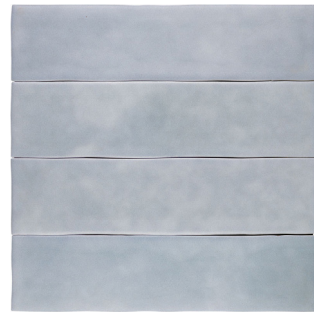

BPBCVZM04

BPBCVZM05

BPBCVZM06

100x100mm  
50x200mm  
Matt

- Thickness 8mm
- Slip Rating n/a
- Water Absorption 0.5%
- Frost Resistance Resistant
- Chemical Resistance Resistant
- Material Ceramic

BLUE PRINT CERAMICS

ZELLER

BPBCVZM07

BPBCVZM08

BPBCVZM09

BPBCVZM10

BPBCVZM11

BPBCVZM12

100x100mm  
50x200mm  
Matt

- Thickness 8mm
- Slip Rating n/a
- Water Absorption 0.5%
- Frost Resistance Resistant
- Chemical Resistance Resistant
- Material Ceramic

BLUE PRINT CERAMICS

BPBCVZM13

BPBCVZM14

BPBCVZM15

BPBCVZM16

ZELLER

100x100mm  
50x200mm  
Matt