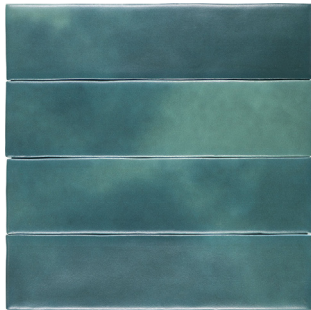

ZELLER

BPBCVZM07

BPBCVZM08

BPBCVZM09

BPBCVZM10

BPBCVZM11

BPBCVZM12

100x100mm  
50x200mm  
Matt

- Thickness 8mm
- Slip Rating n/a
- Water Absorption 0.5%
- Frost Resistance Resistant
- Chemical Resistance Resistant
- Material Ceramic

BLUE PRINT CERAMICS

BPBCVZM13

BPBCVZM14

BPBCVZM15

BPBCVZM16

ZELLER

100x100mm  
50x200mm  
Matt