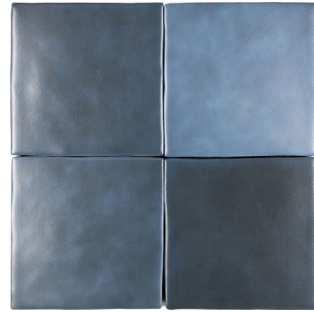

# ZELLER MATT

## ZELLER

Zeller is a bold bright take on Moroccan Zellige tiles. These ceramic tile have a traditional look to achieve an authentic style.

*Lead the scene, keep it green*

ZELLER

BPBCVZM01

BPBCVZM02

BPBCVZM03

BPBCVZM04

BPBCVZM05

BPBCVZM06

100x100mm  
50x200mm  
Matt

- Thickness 8mm
- Slip Rating n/a
- Water Absorption 0.5%
- Frost Resistance Resistant
- Chemical Resistance Resistant
- Material Ceramic

BLUE PRINT CERAMICS

ZELLER

BPBCVZM07

BPBCVZM08

BPBCVZM09

BPBCVZM10

BPBCVZM11

BPBCVZM12

100x100mm  
50x200mm  
Matt