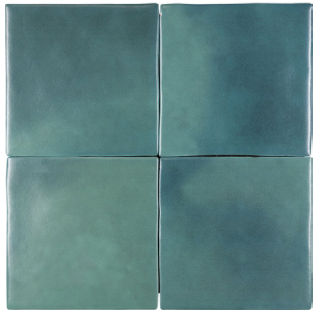

## ZELLER

Zeller is a bold bright take on Moroccan Zellige tiles. These ceramic tile have a traditional look to achieve an authentic style.

*Lead the scene, keep it green*

ZELLER

BPBCVZM01

BPBCVZM02

BPBCVZM03

BPBCVZM04

BPBCVZM05

BPBCVZM06

100x100mm  
50x200mm  
Matt

- Thickness 8mm
- Slip Rating n/a
- Water Absorption 0.5%
- Frost Resistance Resistant
- Chemical Resistance Resistant
- Material Ceramic

BLUE PRINT CERAMICS

ZELLER

BPBCVZM07

BPBCVZM08

BPBCVZM09

BPBCVZM10

BPBCVZM11

BPBCVZM12

100x100mm  
50x200mm  
Matt