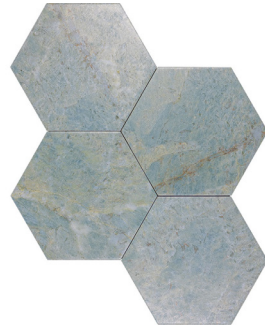

# MARBLE HEX

## MARBLE HEX

Create a statement with our new marble effect porcelain hexagon tiles! Safe and stylish with an R10 anti-slip finish, perfect for any space

*Lead the scene, keep it green*

 BLUE PRINT  
CERAMICS

BPBCVMR01

BPBCVMR02

BPBCVMR03

BPBCVMR04

140x160mm

# MARBLE HEX

- Thickness 10mm
- Slip Rating R10
- Water Absorption 5%
- Frost Resistance Resistant
- Chemical Resistance Resistant
- Material Porcelain

*Lead the scene, keep it green*