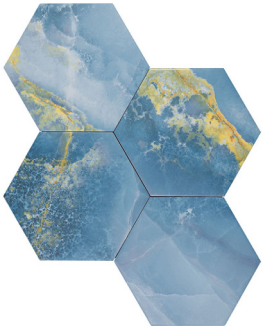

BPBCVMR03

140x160mm

MARBLE HEX

- Thickness 10mm
- Slip Rating R10
- Water Absorption 5%
- Frost Resistance Resistant
- Chemical Resistance Resistant
- Material Porcelain