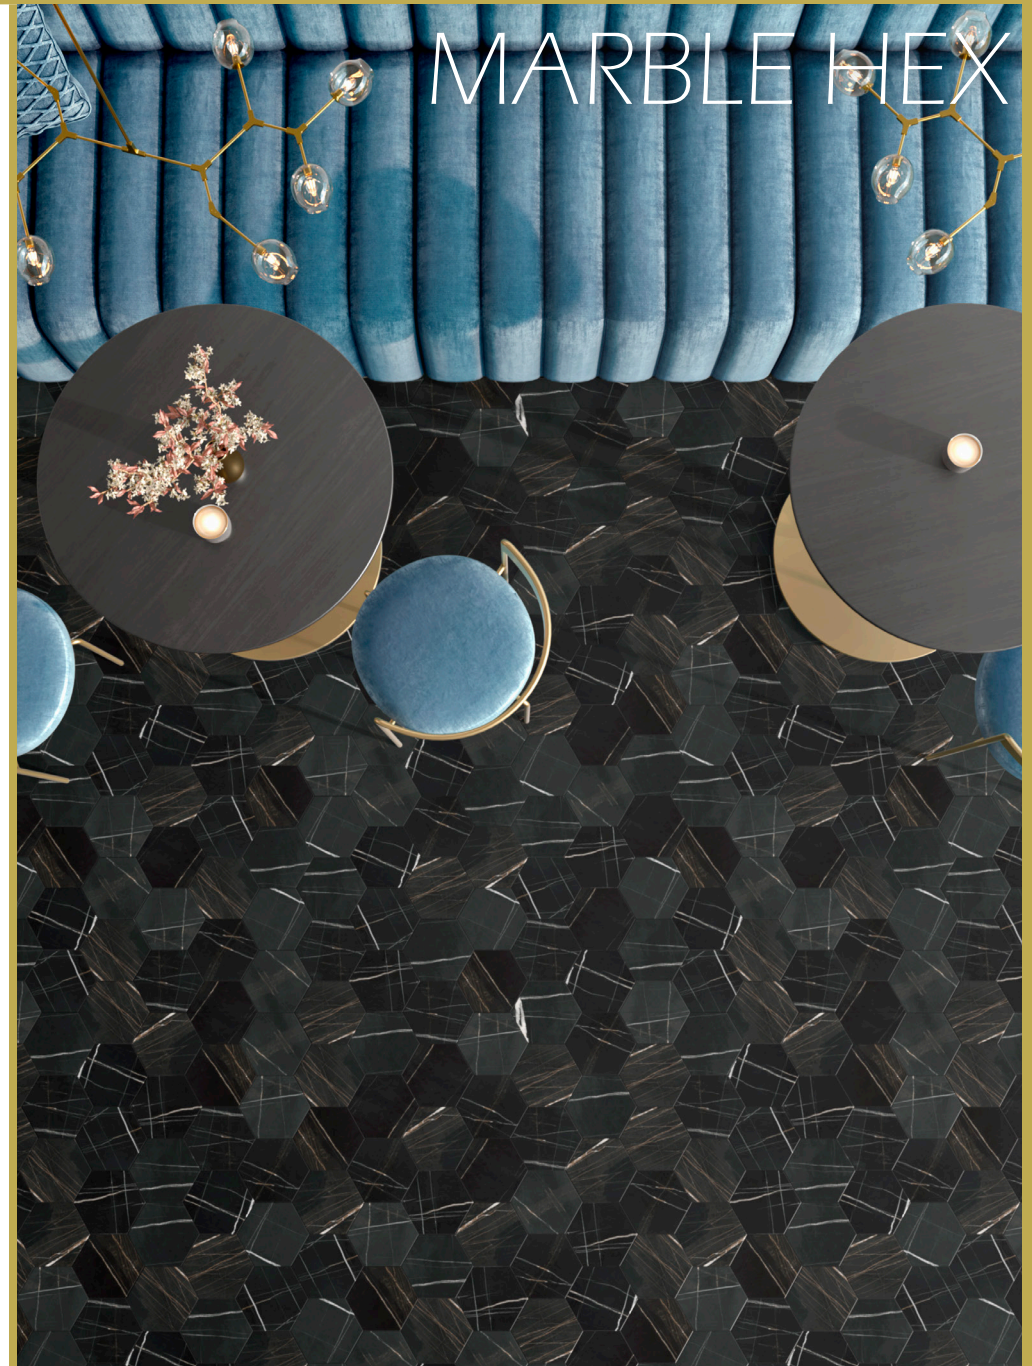

## MARBLE HEX

Create a statement with our new marble effect porcelain hexagon tiles! Safe and stylish with an R10 anti-slip finish, perfect for any space

*Lead the scene, keep it green*

 BLUE PRINT  
CERAMICS

BPBCVMR01

BPBCVMR02

BPBCVMR03

BPBCVMR04

140x160mm

# MARBLE HEX

- Thickness 10mm
- Slip Rating R10
- Water Absorption 5%
- Frost Resistance Resistant
- Chemical Resistance Resistant
- Material Porcelain

*Lead the scene, keep it green*