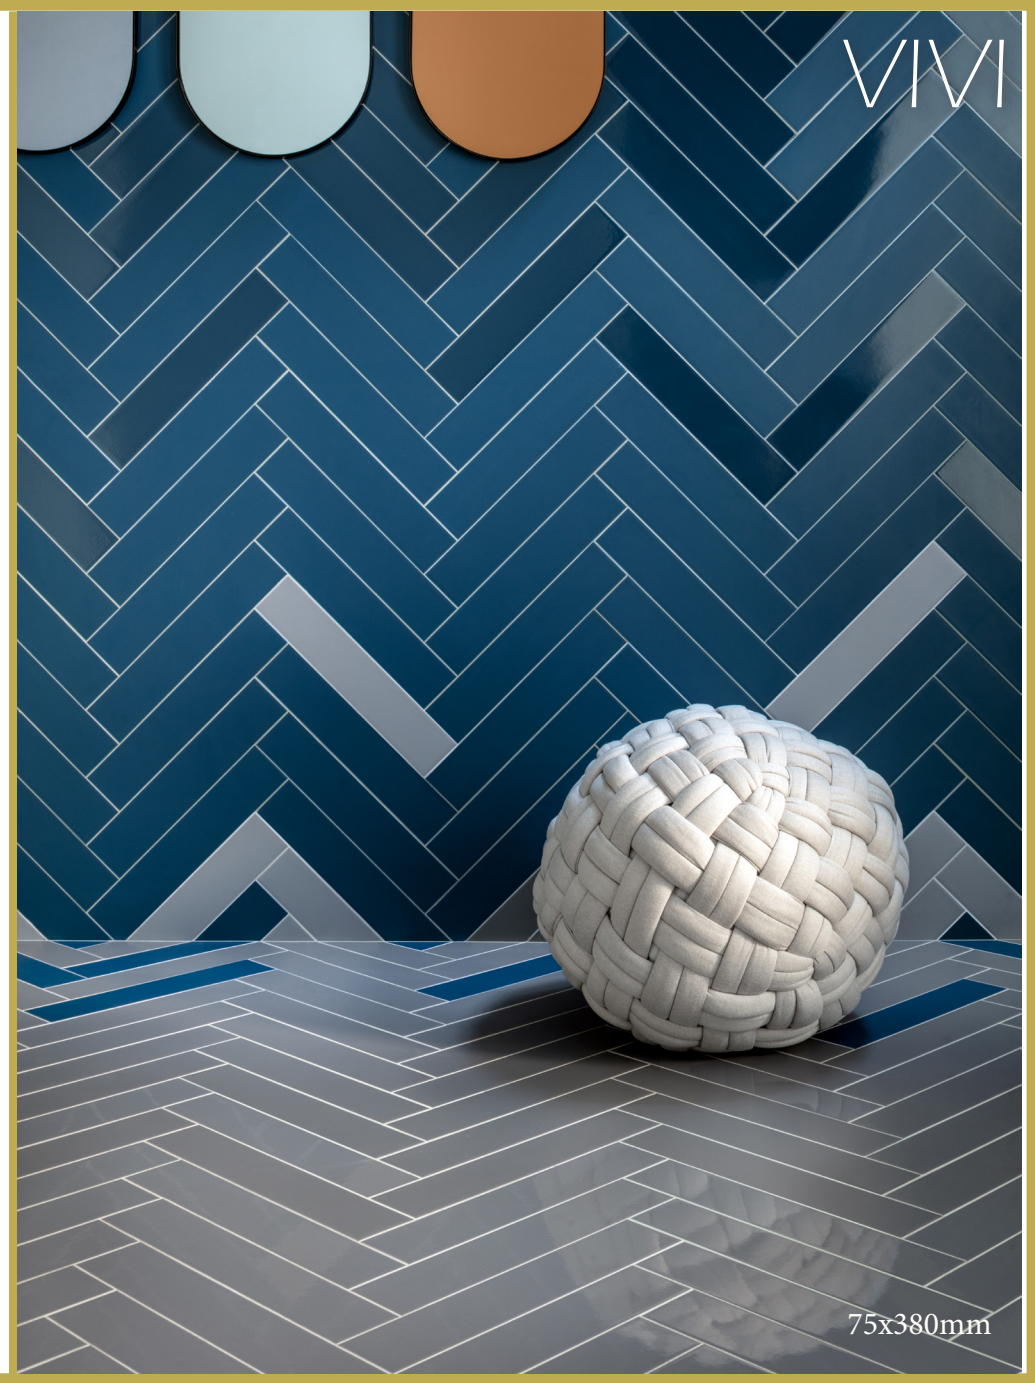

BPBSRVF13

BPBSRVF15

BPBSRVF17

BPBSRVF19

75x380mm

- Thickness 10mm
- Slip Rating n/a
- Water Absorption 5%
- Frost Resistance Resistant
- Chemical Resistance Resistant
- Material Porcelain

VIVI

BPBSRVF02