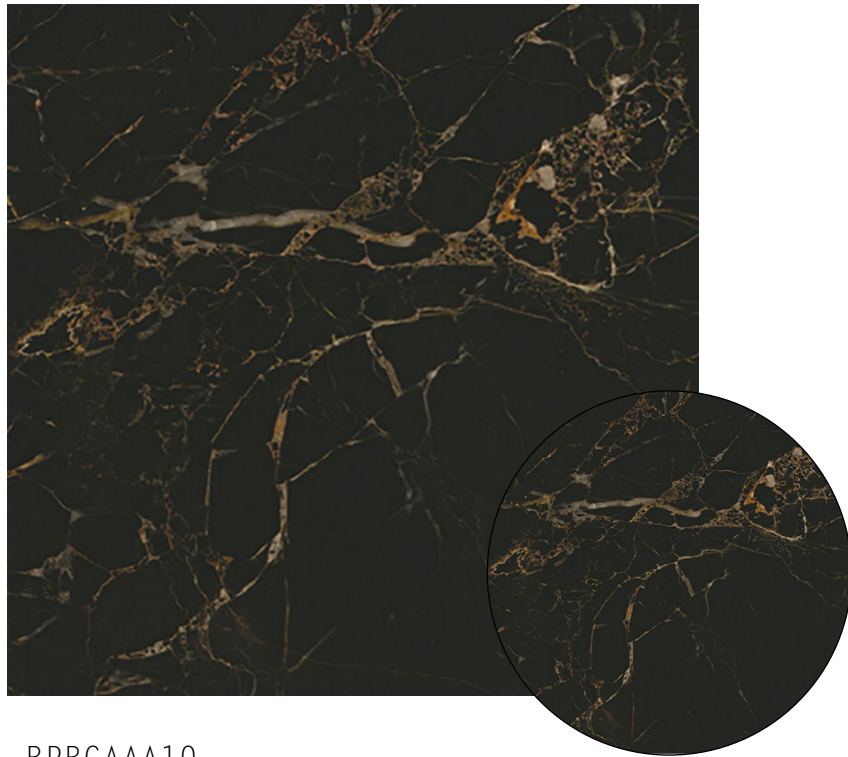

ARDOR

MARBLE PORCELAIN TILES

6 COLOURS | 3 FINISHES | 7 FORMATS

BPBCAAA10

9mm
600x600mm Matt/Polished
600x1200mm Matt/Polished