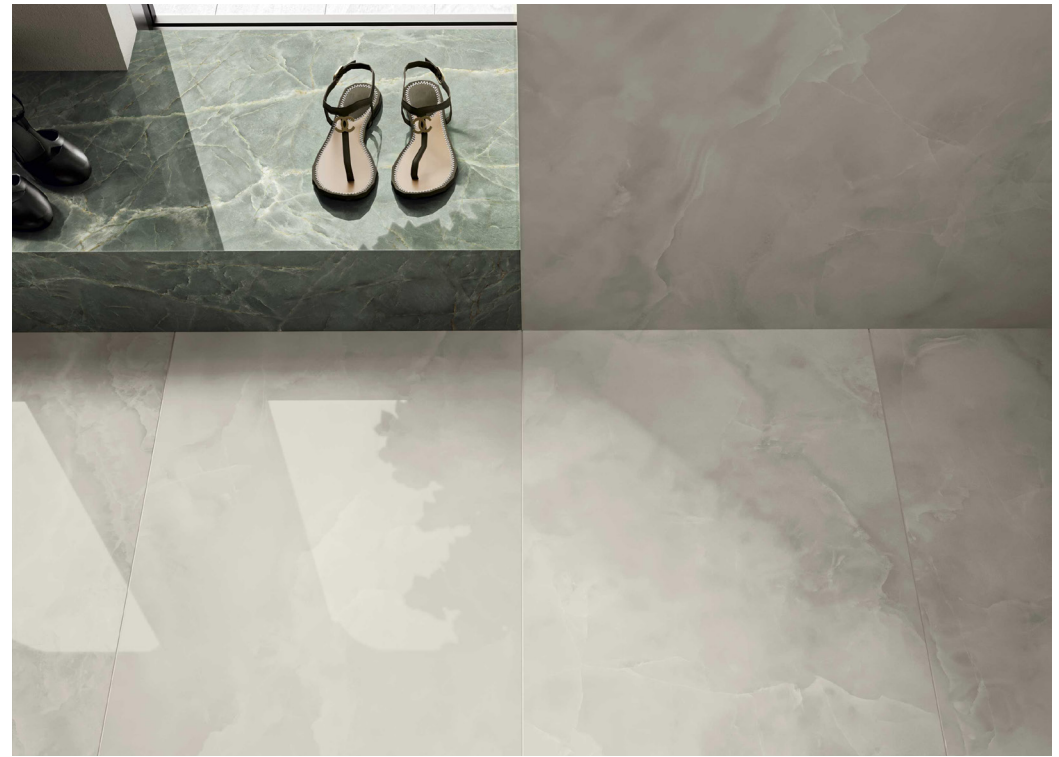

ARDOR

MARBLE PORCELAIN TILES

6 COLOURS | 3 FINISHES | 7 FORMATS

BPBCAAA17

9mm
600x1200mm Polished

6mm
1200x2780mm Polished

300x300mm

285x330mm