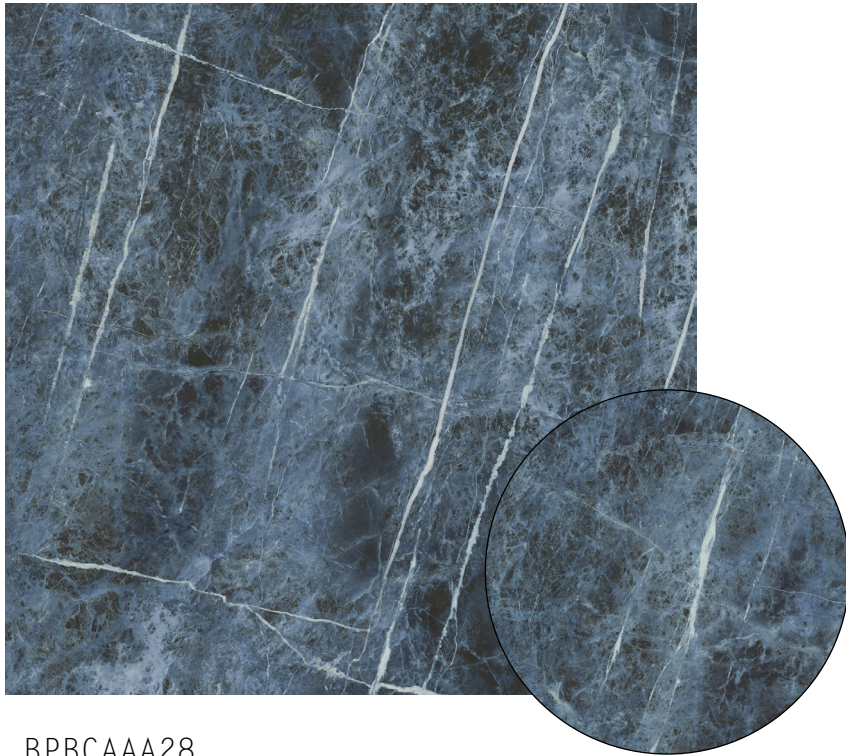

6mm
1200x2780mm Polished

**BLUEPRINT
CERAMICS**

ARDOR

MARBLE PORCELAIN TILES

6 COLOURS | 3 FINISHES | 7 FORMATS

BPBCAAA28

9mm
600x1200mm Polished
1200x1200 Polished

6mm
1200x2780mm Polished