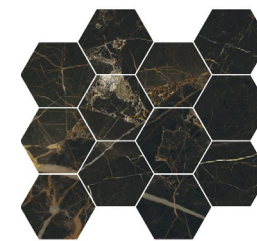

6 COLOURS | 3 FINISHES | 7 FORMATS

BPBCAAA10

9mm
600x600mm Matt/Polished
600x1200mm Matt/Polished

300x300mm

285x330mm

**BLUEPRINT
CERAMICS**

ARDOR

MARBLE PORCELAIN TILES