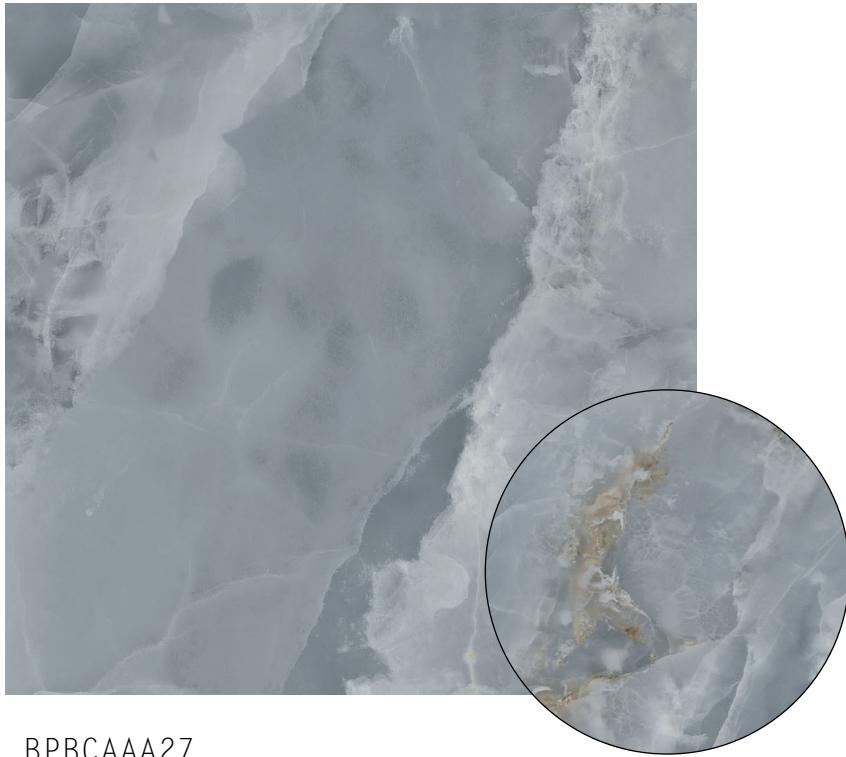

9mm
600x1200mm Polished
1200x1200 Polished

6mm
1200x2780mm Polished

BLUEPRINT
CERAMICS

ARDOR

MARBLE PORCELAIN TILES

6 COLOURS | 3 FINISHES | 7 FORMATS

BPBCAAA27

9mm
600x1200mm Polished
1200x1200 Polished