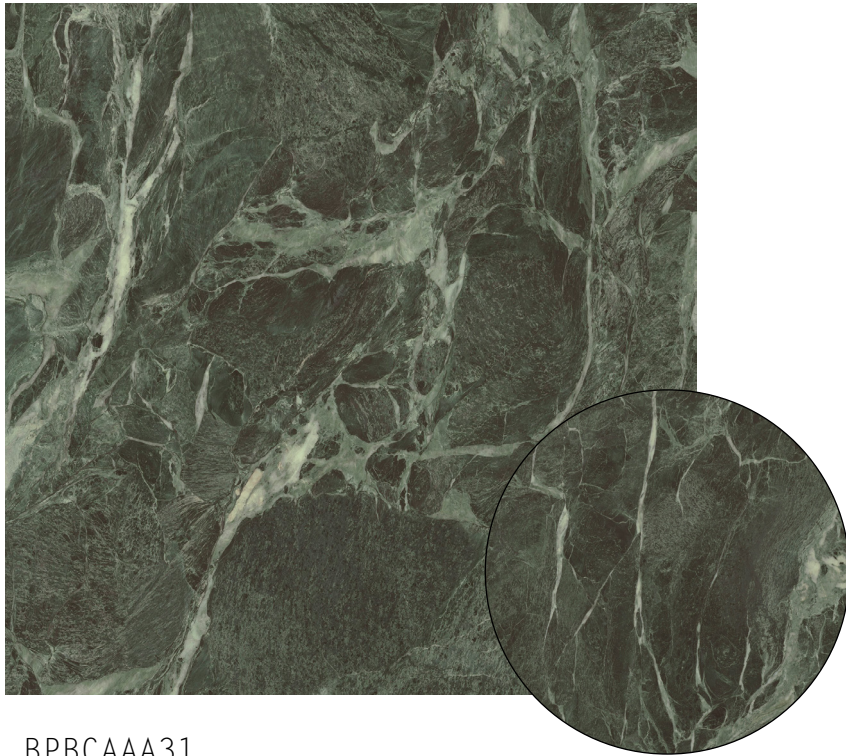

**BLUEPRINT
CERAMICS**

ARDOR

MARBLE PORCELAIN TILES

6 COLOURS | 3 FINISHES | 7 FORMATS

BPBAAA29

9mm
600x1200mm Polished

6mm
1200x2780mm Polished

BLUEPRINT
CERAMICS

ARDOR

MARBLE PORCELAIN TILES

6 COLOURS | 3 FINISHES | 7 FORMATS

BPBCAAA30

9mm
600x1200mm Polished

6mm
1200x2780mm Polished

BLUEPRINT
CERAMICS

ARDOR

MARBLE PORCELAIN TILES

6 COLOURS | 3 FINISHES | 7 FORMATS

BPBCAAA31

9mm
600x1200mm Polished
1200x1200mm Polished

6mm
1200x2780mm Polished

BLUEPRINT
CERAMICS

ARDOR

MARBLE PORCELAIN TILES