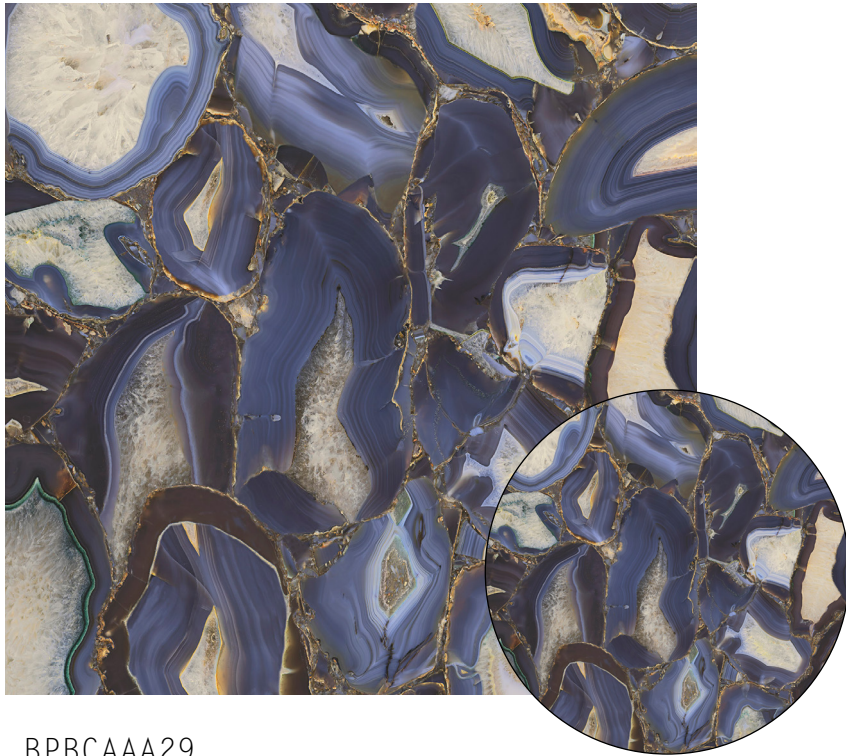

6mm
1200x2780mm Polished

**BLUEPRINT
CERAMICS**

ARDOR

MARBLE PORCELAIN TILES

6 COLOURS | 3 FINISHES | 7 FORMATS

BPBCAAA28

9mm
600x1200mm Polished
1200x1200 Polished

6mm
1200x2780mm Polished

**BLUEPRINT
CERAMICS**

ARDOR

MARBLE PORCELAIN TILES

6 COLOURS | 3 FINISHES | 7 FORMATS

BPBAAA29

9mm
600x1200mm Polished

6mm
1200x2780mm Polished

BLUEPRINT
CERAMICS