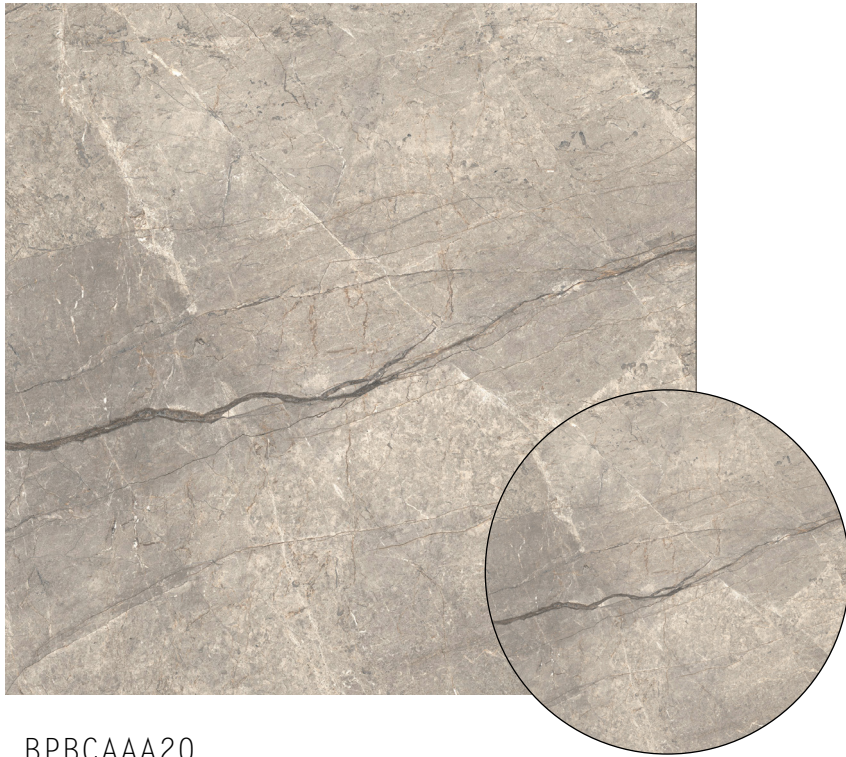

300x300mm

285x330mm

**BLUEPRINT
CERAMICS**

ARDOR

MARBLE PORCELAIN TILES

6 COLOURS | 3 FINISHES | 7 FORMATS

BPBCAAA20

9mm
600x1200mm Polished/Matt
1200x1200 Polished