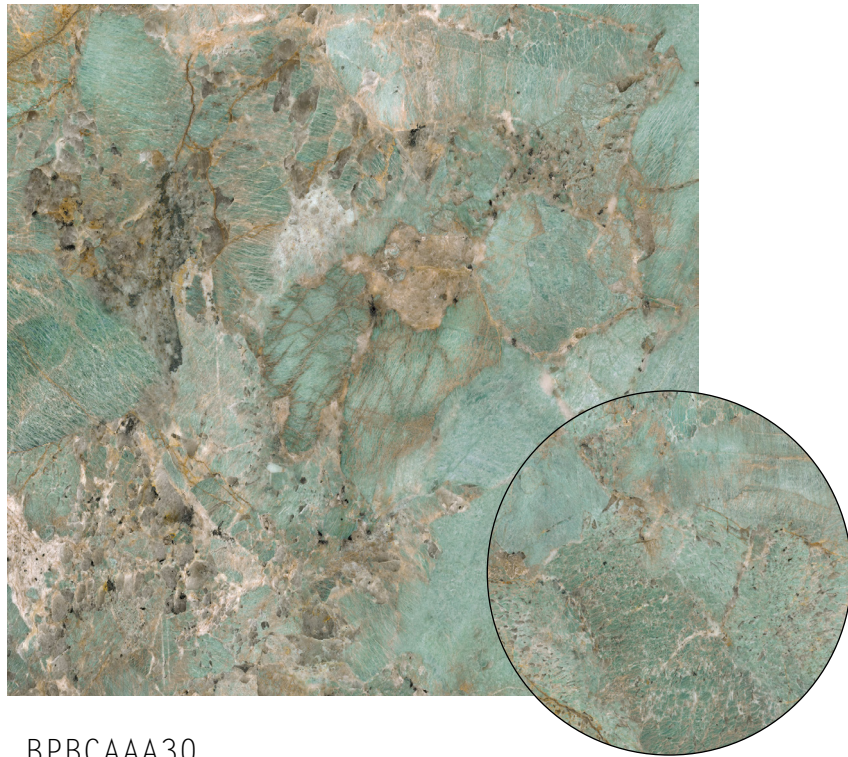

**BLUEPRINT
CERAMICS**

ARDOR

MARBLE PORCELAIN TILES

6 COLOURS | 3 FINISHES | 7 FORMATS

BPBAAA29

9mm
600x1200mm Polished

6mm
1200x2780mm Polished

BLUEPRINT
CERAMICS

ARDOR

MARBLE PORCELAIN TILES

6 COLOURS | 3 FINISHES | 7 FORMATS

BPBCAAA30

9mm
600x1200mm Polished

6mm
1200x2780mm Polished

BLUEPRINT
CERAMICS

ARDOR