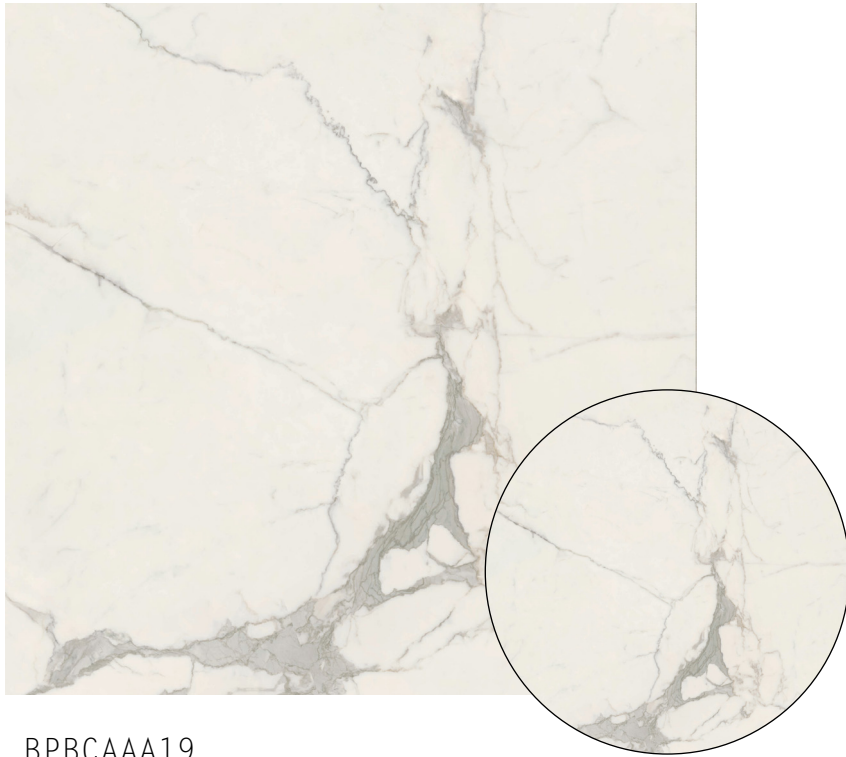

ARDOR

MARBLE PORCELAIN TILES

6 COLOURS | 3 FINISHES | 7 FORMATS

BPBAAA19

9mm
600x1200mm Polished/Matt
1200x1200 Polished

6mm
1200x2780mm Polished