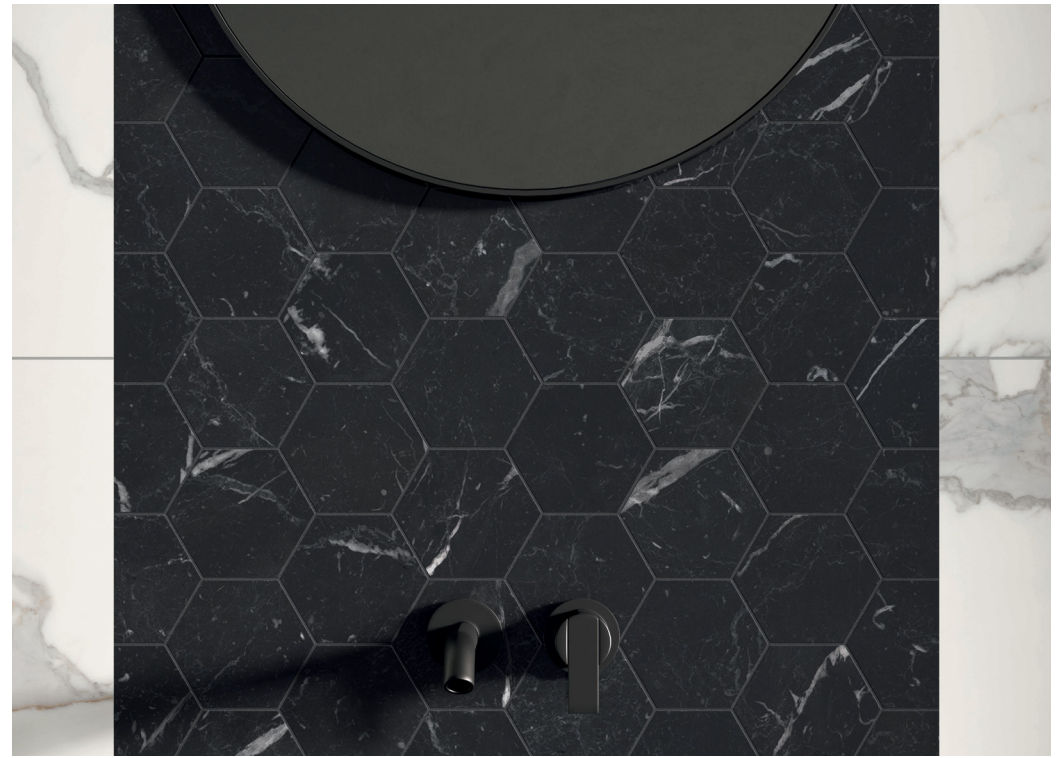

285x330mm

**BLUEPRINT
CERAMICS**

ARDOR

MARBLE PORCELAIN TILES

6 COLOURS | 3 FINISHES | 7 FORMATS

BPBCAAA22

9mm
600x1200mm Polished/Matt
1200x1200 Polished

6mm
1200x2780mm Polished