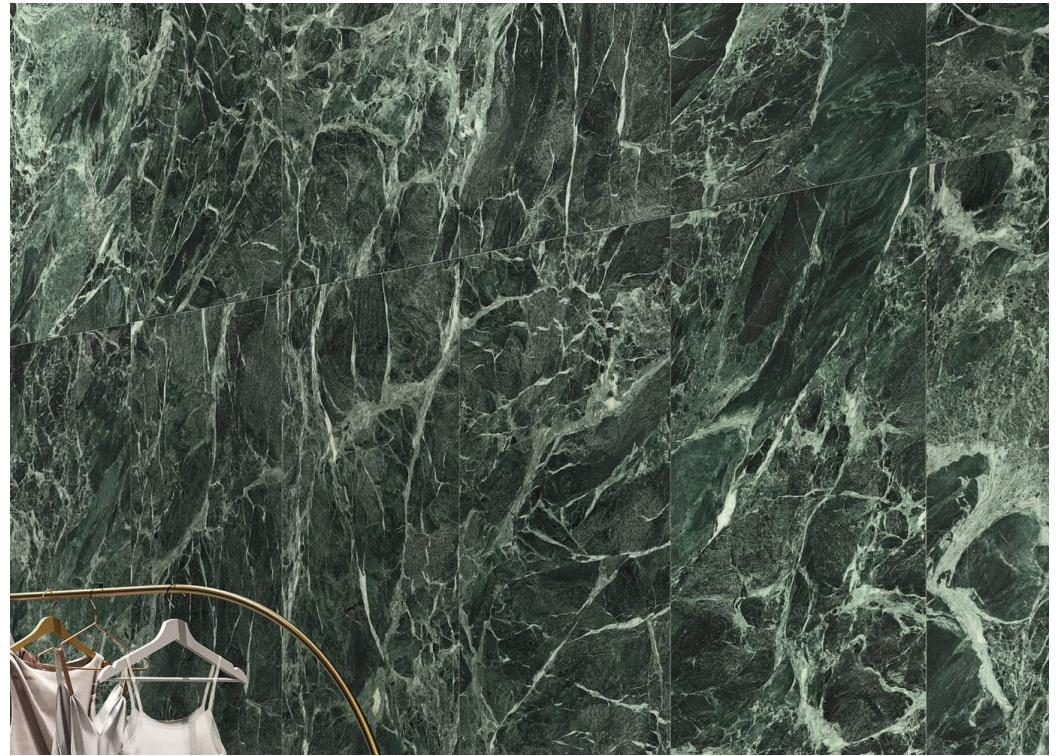

MARBLE PORCELAIN TILES

6 COLOURS | 3 FINISHES | 7 FORMATS

BPBCAAA31

9mm
600x1200mm Polished
1200x1200mm Polished

6mm
1200x2780mm Polished

BLUEPRINT
CERAMICS

ARDOR

MARBLE PORCELAIN TILES