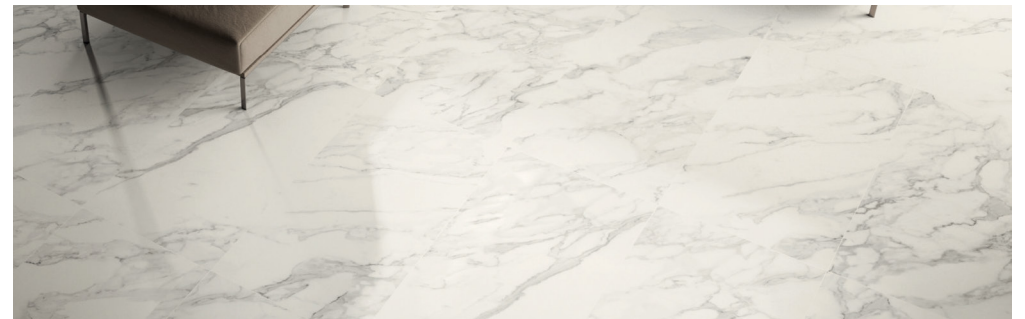

ARDOR

MARBLE PORCELAIN TILES

25 COLOURS | 2 FINISHES | 5 FORMATS