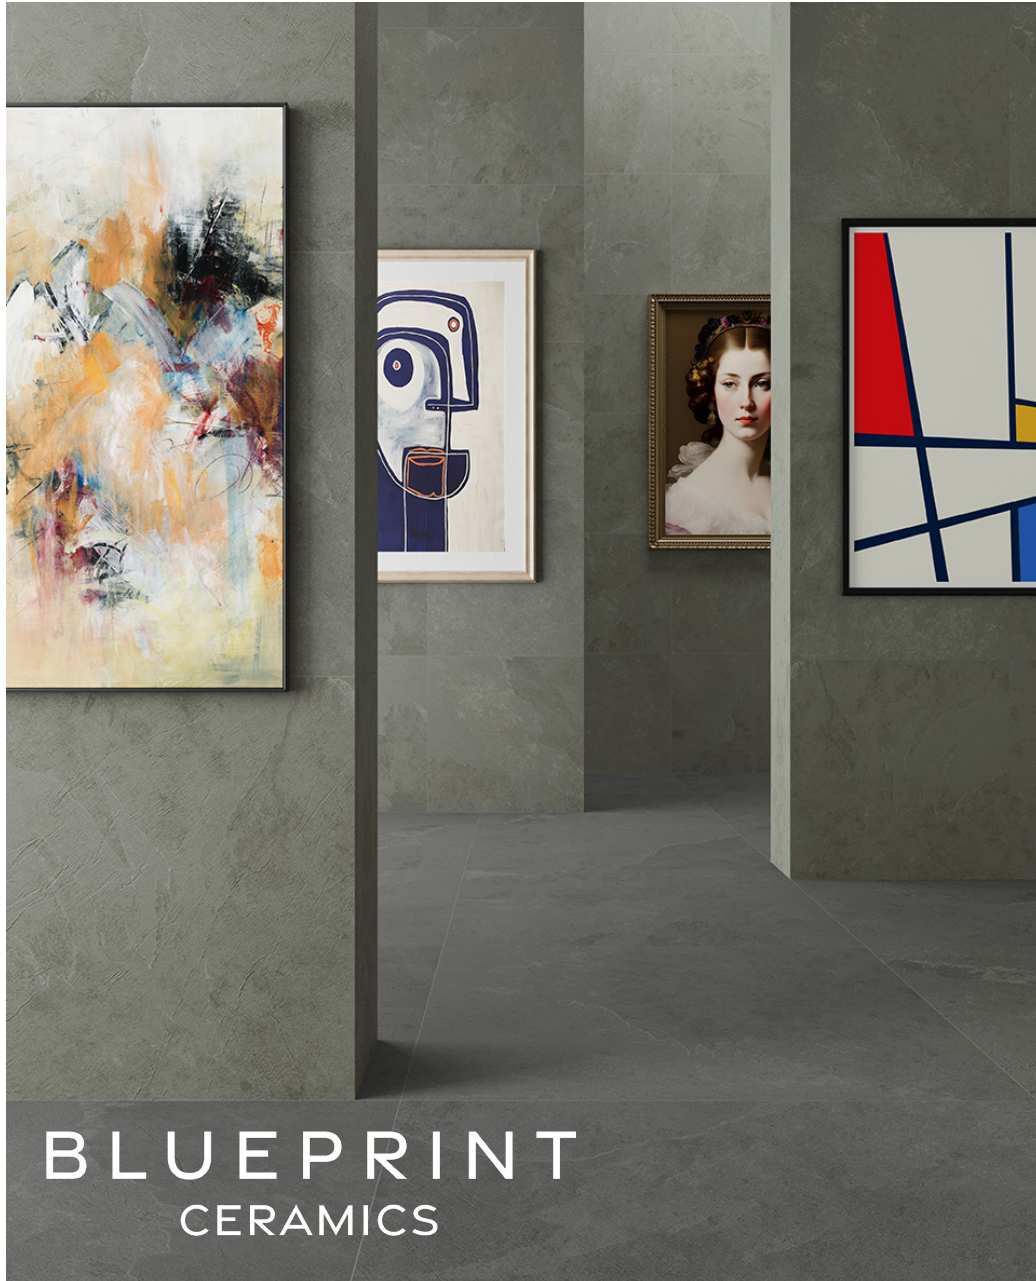

LOFT

STONE PORCELAIN TILES

7 COLOURS | 1 FINISHES | 8 FORMATS

BLUEPRINT
CERAMICS

Loft captures the raw, enduring beauty of slate, imprinting it on the ceramic material to create a tangible, dynamic surface that evolves yet maintains its distinctive character. This concept transcends contemporary design norms and imagination, allowing it to seamlessly blend into any setting. It goes beyond the fleeting trends, beyond the restrictions of genre or style, to offer an expressive identity that stands the test of time.

STONE PORCELAIN TILES

7 COLOURS | 1 FINISHES | 8 FORMATS

LOFT

STONE PORCELAIN TILES

7 COLOURS | 1 FINISHES | 8 FORMATS

BPLF01

9mm
600x600mm Matt
300x600mm Matt
600x1200mm Matt
1200x1200mm Matt
800x800mm Matt

BLUEPRINT
CERAMICS

LOFT

STONE PORCELAIN TILES

7 COLOURS | 1 FINISHES | 8 FORMATS

BPLF04

9mm

600x600mm Matt

300x600mm Matt