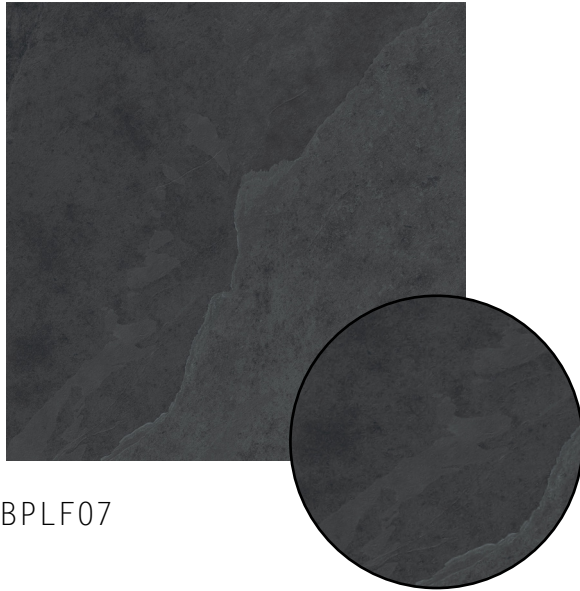

LOFT

STONE PORCELAIN TILES

7 COLOURS | 1 FINISHES | 8 FORMATS

BPLF05

9mm
600x600mm Matt
300x600mm Matt
600x1200mm Matt
1200x1200mm Matt

**BLUEPRINT
CERAMICS**

LOFT

STONE PORCELAIN TILES

7 COLOURS | 1 FINISHES | 8 FORMATS

BPLF06

9mm
600x600mm Matt
300x600mm Matt
600x1200mm Matt
1200x1200mm Matt
800x800mm Matt

20mm
450x900mm Grip
600x1200mm Grip

**BLUEPRINT
CERAMICS**

LOFT

STONE PORCELAIN TILES

7 COLOURS | 1 FINISHES | 8 FORMATS

BPLF07

9mm
600x600mm Matt
300x600mm Matt
600x1200mm Matt
1200x1200mm Matt
800x800mm Matt

6mm
1200x2780mm Matt

**BLUEPRINT
CERAMICS**

LOFT

STONE PORCELAIN TILES

7 COLOURS | 1 FINISHES | 8 FORMATS