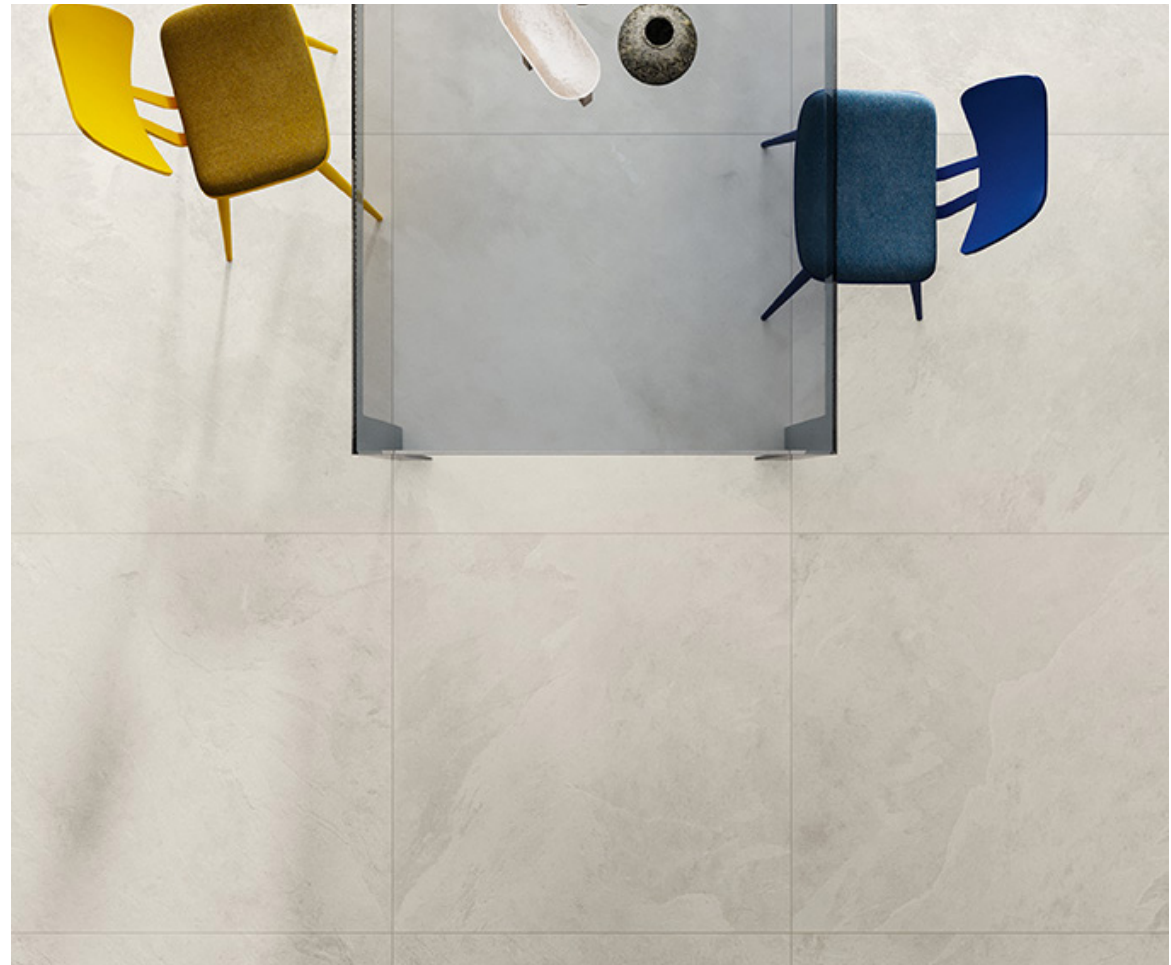

**BLUEPRINT
CERAMICS**