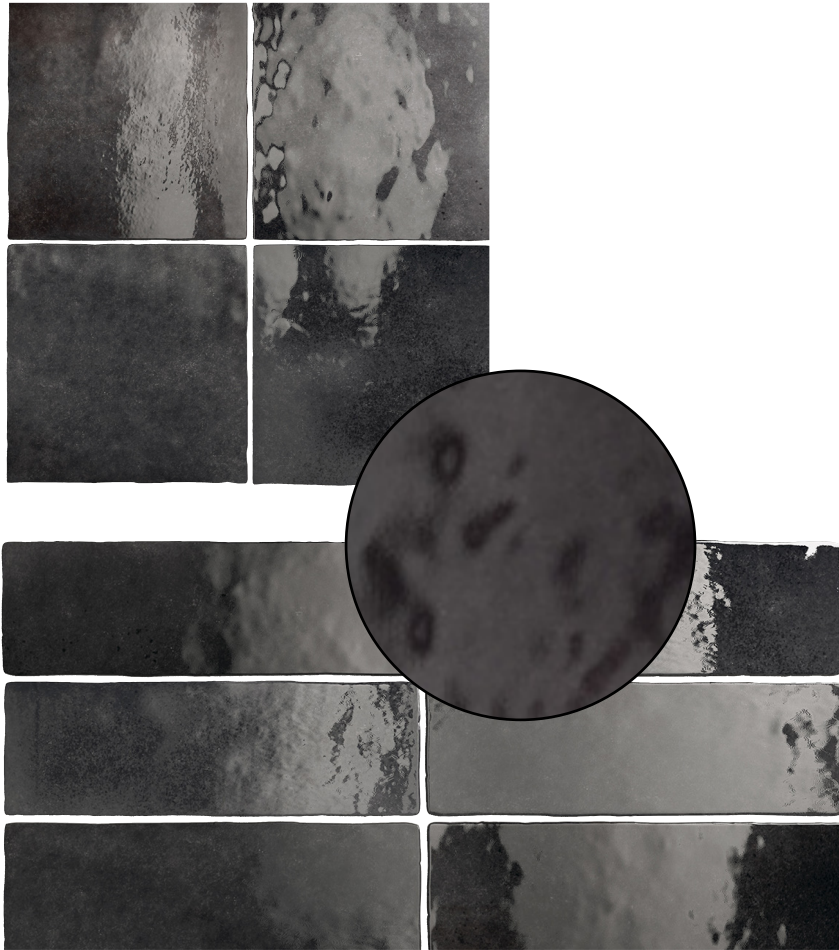

BPBEQA004

132x132mm  
65x200mm

**BLUEPRINT  
CERAMICS**

ARTISANO

HANDMADE EFFECT CERAMIC TILES

10 COLOURS | 1 FINISHES | 2 FORMATS

BPBEQA005

132x132mm  
65x200mm