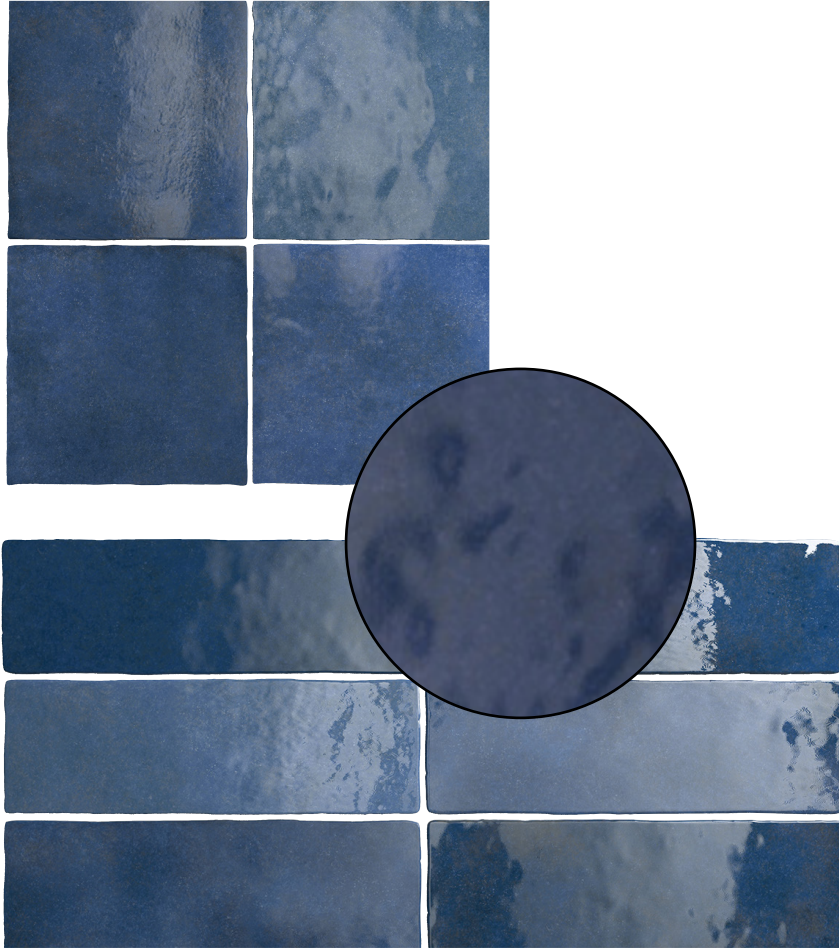

10 COLOURS | 1 FINISHES | 2 FORMATS

BPBEQA003

132x132mm

65x200mm

**BLUEPRINT**  
CERAMICS

ARTISANO

HANDMADE EFFECT CERAMIC TILES

10 COLOURS | 1 FINISHES | 2 FORMATS