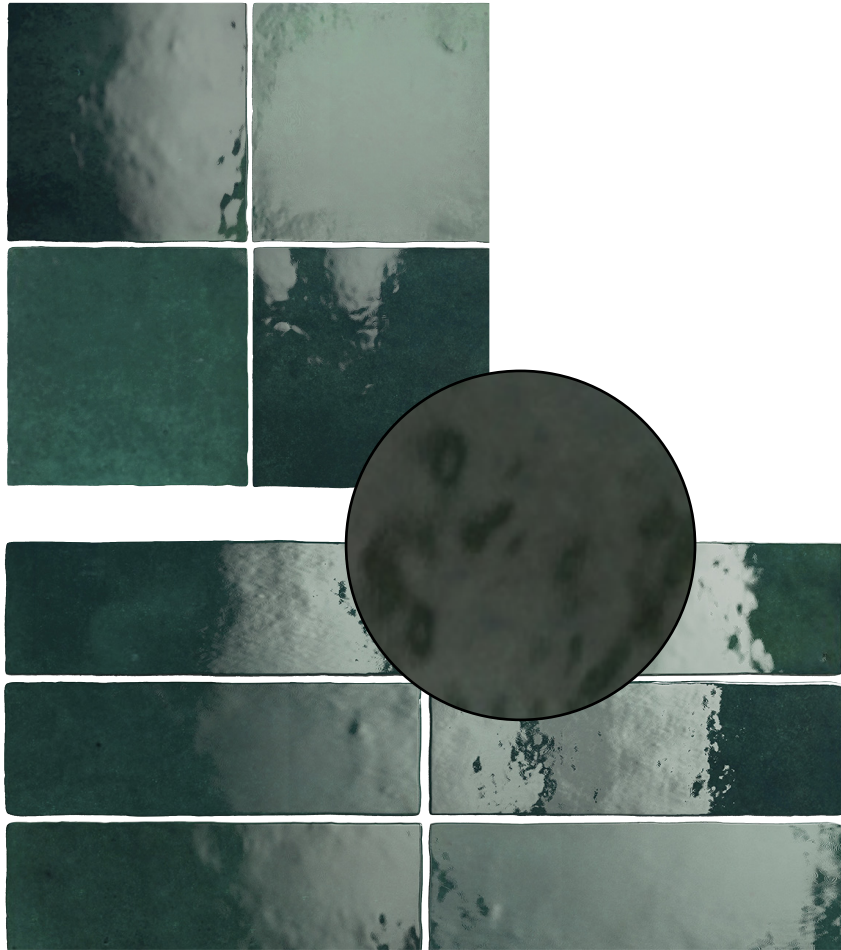

ARTISANO

HANDMADE EFFECT CERAMIC TILES

10 COLOURS | 1 FINISHES | 2 FORMATS

BPBEQA006

132x132mm
65x200mm

**BLUEPRINT
CERAMICS**