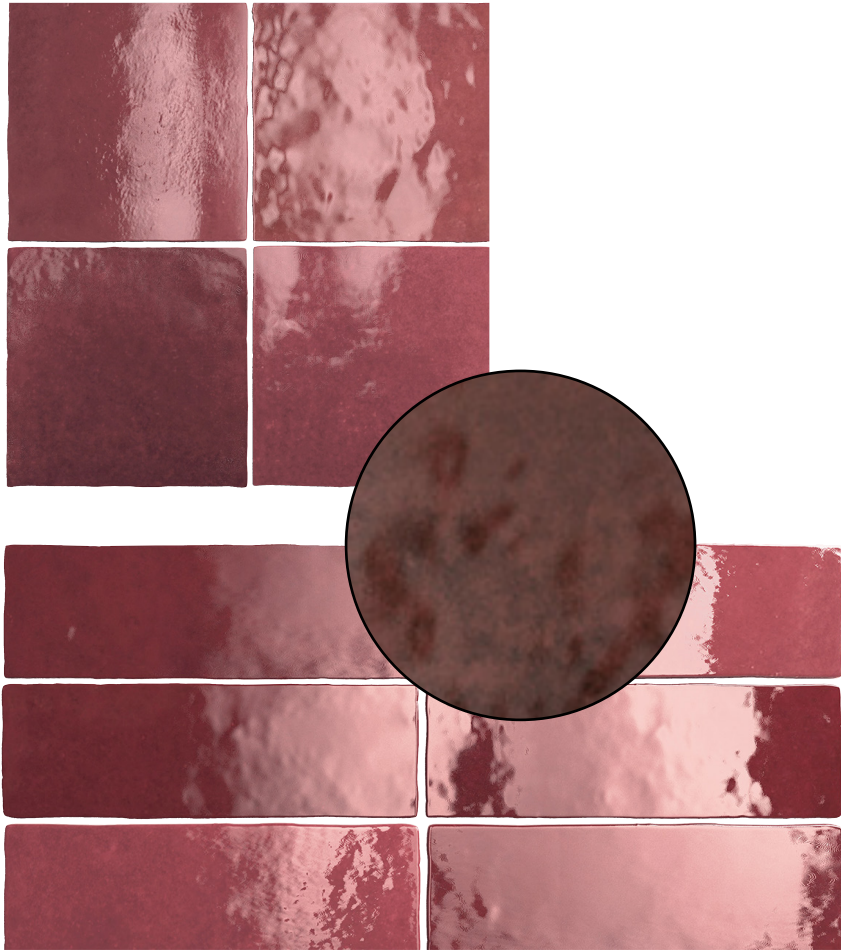

ARTISANO

HANDMADE EFFECT CERAMIC TILES

10 COLOURS | 1 FINISHES | 2 FORMATS

BPBEQA007

132x132mm
65x200mm

**BLUEPRINT
CERAMICS**