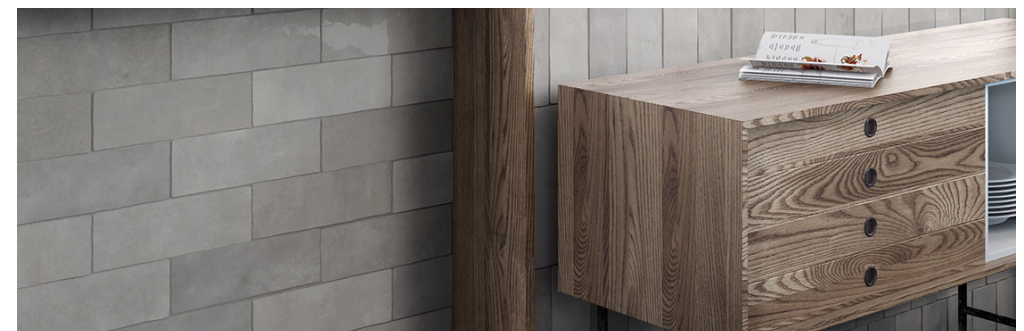

ARTISANO

HANDMADE EFFECT CERAMIC TILES

10 COLOURS | 1 FINISHES | 2 FORMATS