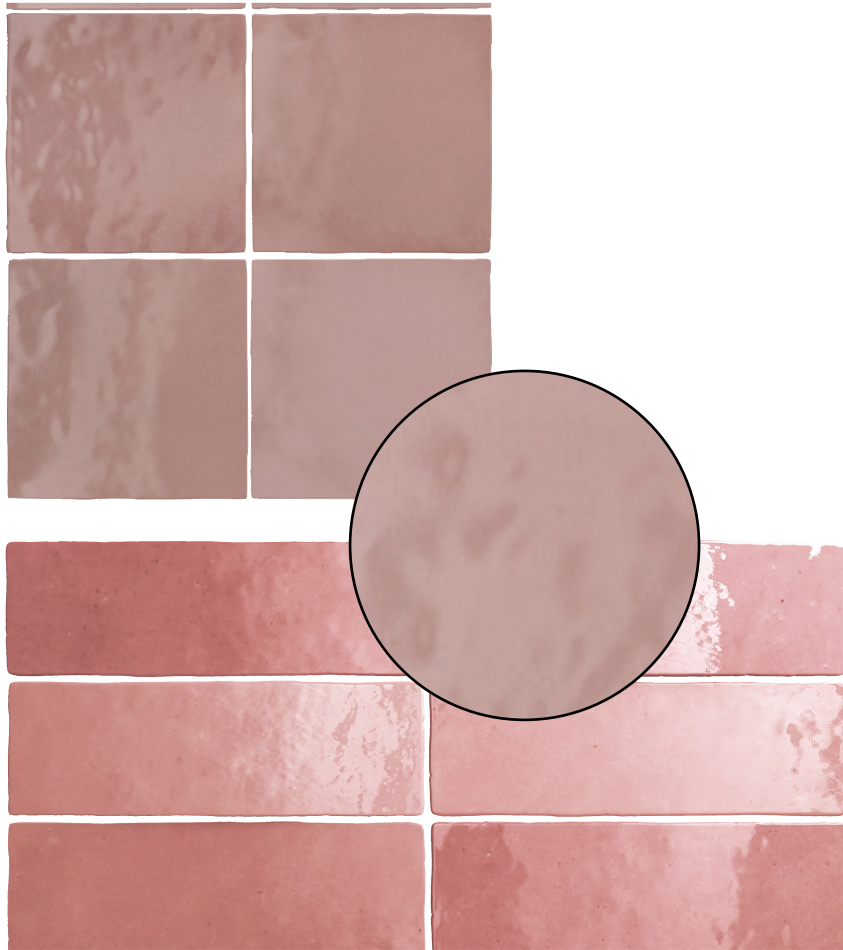

BPBEQA008

132x132mm  
65x200mm

**BLUEPRINT  
CERAMICS**

ARTISANO

HANDMADE EFFECT CERAMIC TILES

10 COLOURS | 1 FINISHES | 2 FORMATS

BPBEQA009

132x132mm  
65x200mm