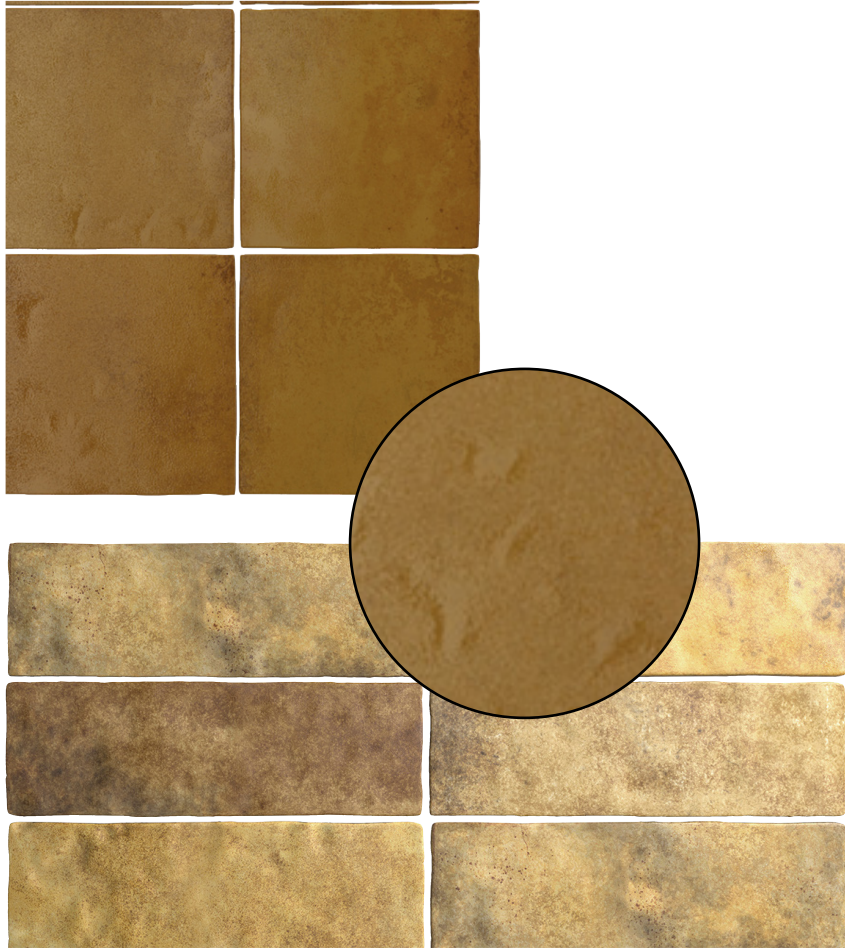

HANDMADE EFFECT CERAMIC TILES

10 COLOURS | 1 FINISHES | 2 FORMATS

BPBEQA007

132x132mm  
65x200mm

**BLUEPRINT  
CERAMICS**

ARTISANO

HANDMADE EFFECT CERAMIC TILES

10 COLOURS | 1 FINISHES | 2 FORMATS