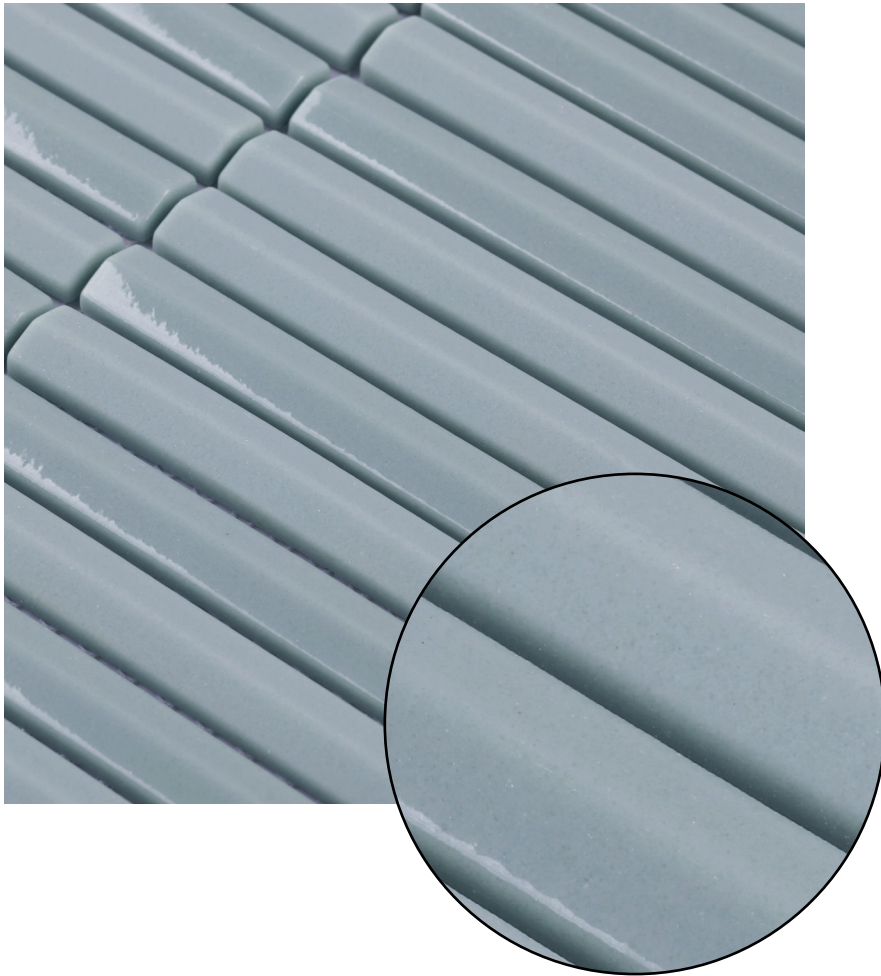

BAMBA

STICK MOSAIC TILES

20 COLOURS | 1 FINISHES | 1 FORMATS

BPBSTB05

12x98mm
6mm
Gloss/Matt Mix

BLUEPRINT
CERAMICS