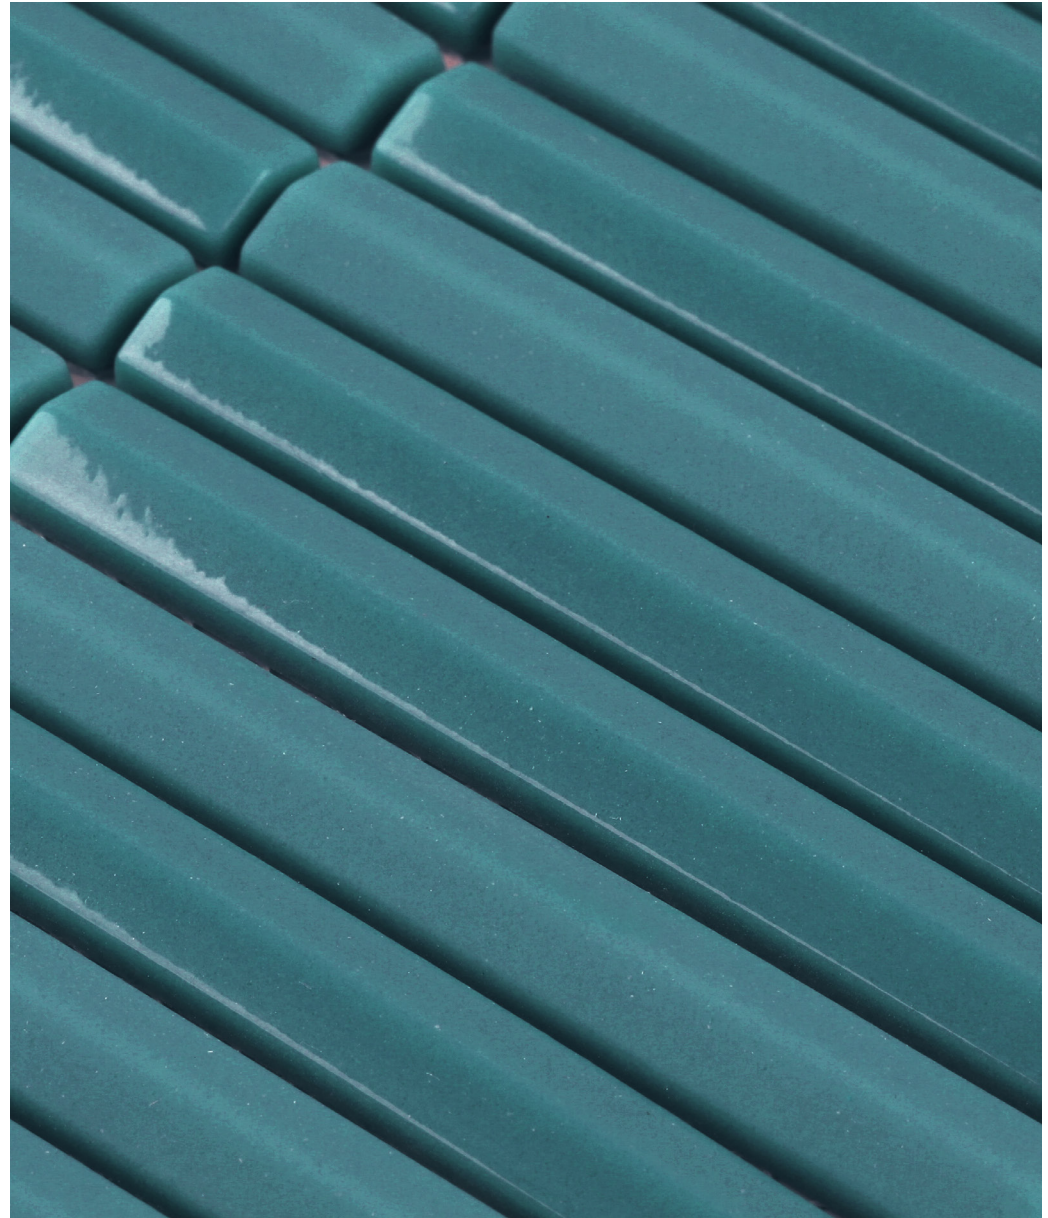

BAMBA

STICK MOSAIC TILES

20 COLOURS | 1 FINISHES | 1 FORMATS

BLUEPRINT
CERAMICS