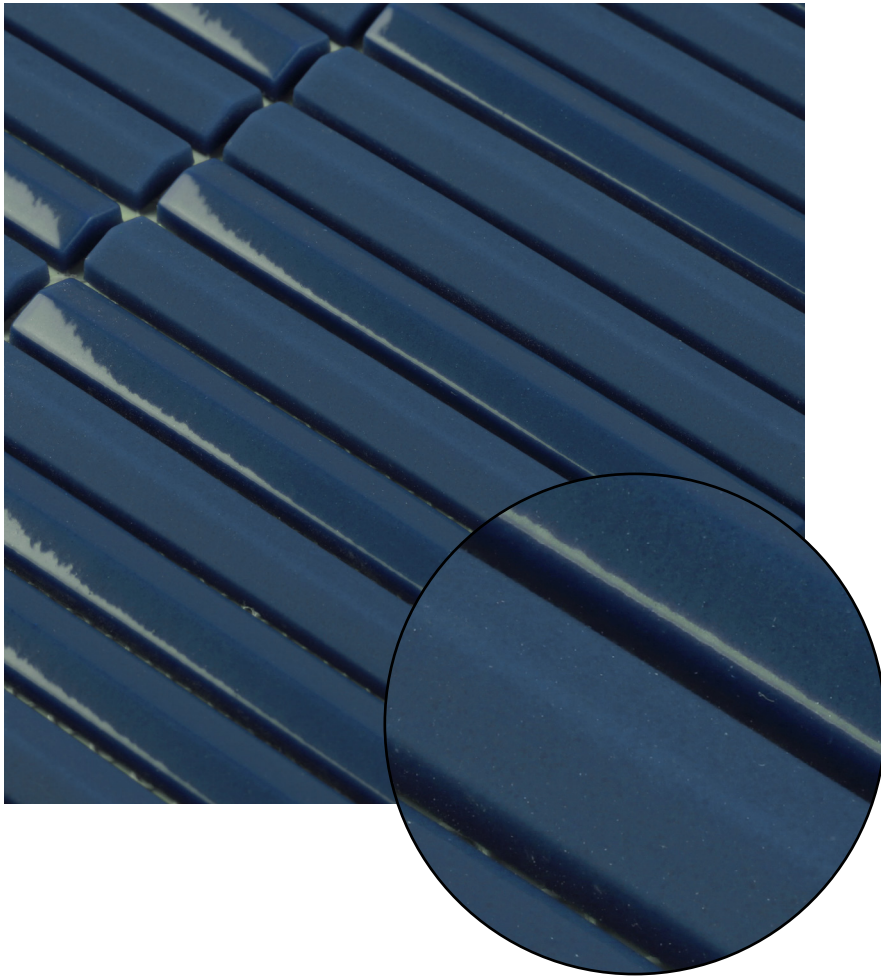

BAMBA

STICK MOSAIC TILES

20 COLOURS | 1 FINISHES | 1 FORMATS

BPBSTB11

12x98mm
6mm
Goss/Matt Mix

BLUEPRINT
CERAMICS