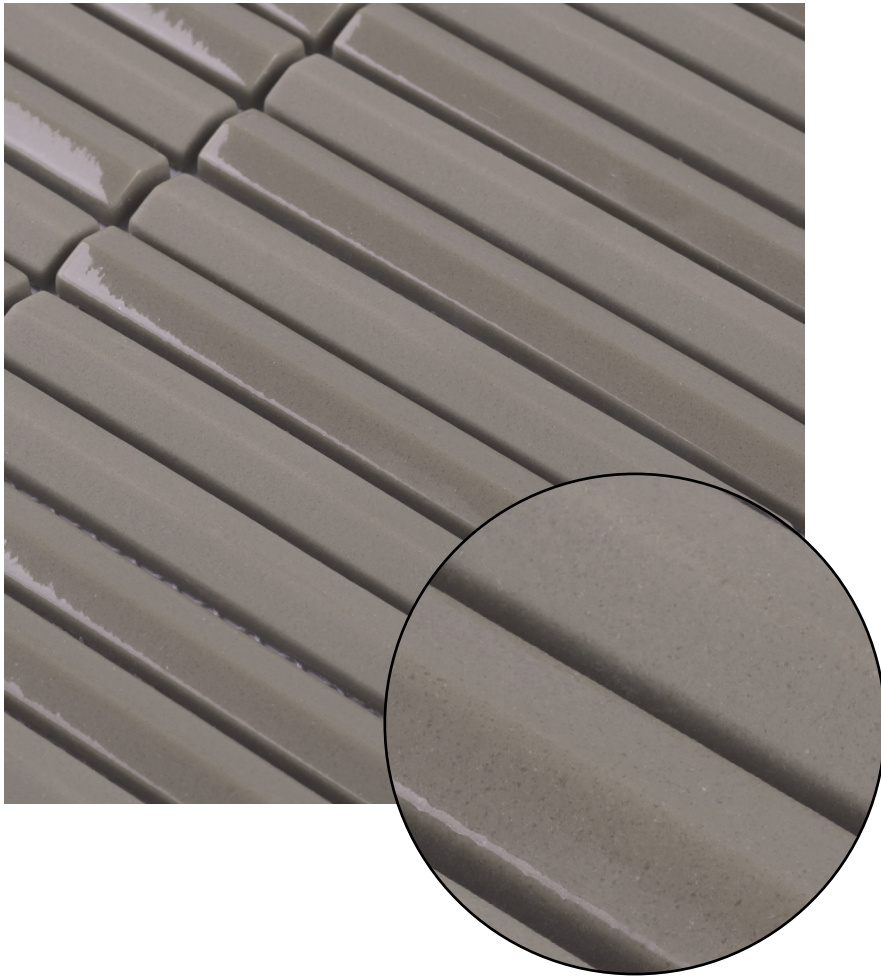

BAMBA

STICK MOSAIC TILES

20 COLOURS | 1 FINISHES | 1 FORMATS

BPBSTB06

12x98mm
6mm
Goss/Matt Mix

BLUEPRINT
CERAMICS