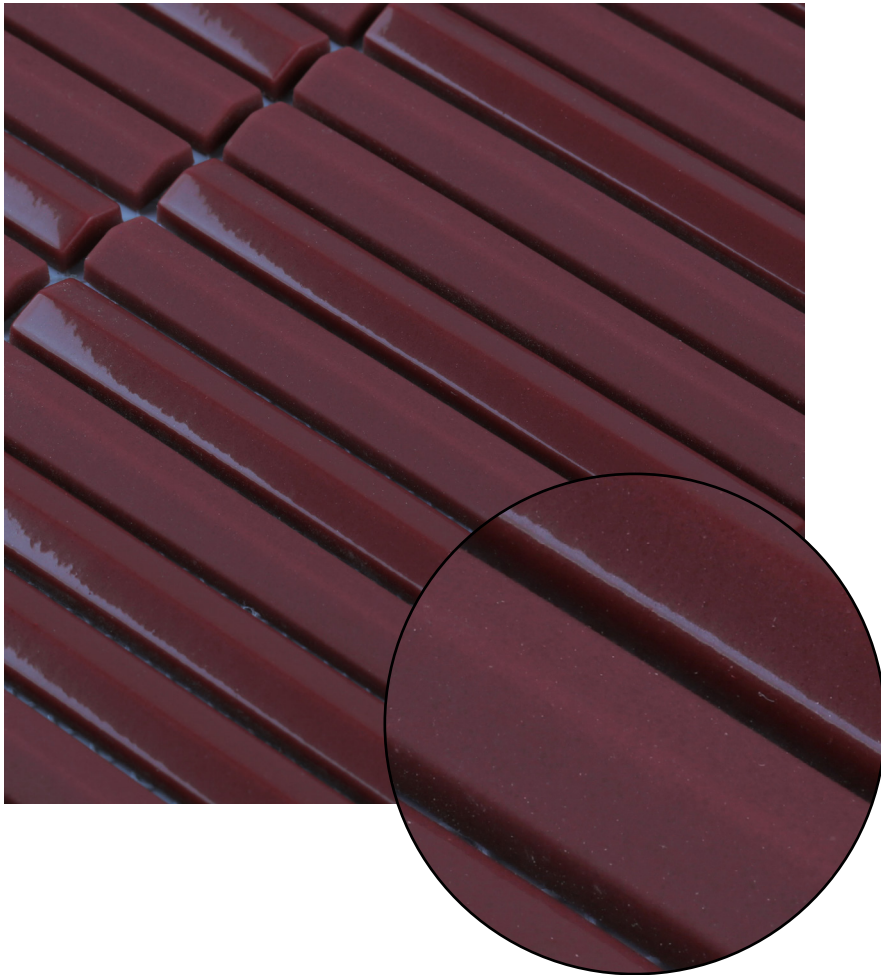

BAMBA

STICK MOSAIC TILES

20 COLOURS | 1 FINISHES | 1 FORMATS

BPBSTB03

12x98mm
6mm
Goss/Matt Mix

BLUEPRINT
CERAMICS