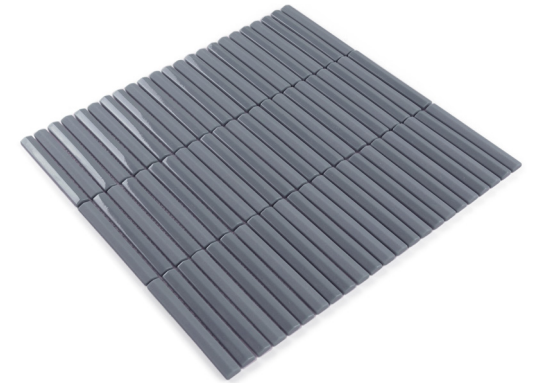

BAMBA

STICK MOSAIC TILES

20 COLOURS | 1 FINISHES | 1 FORMATS

BLUEPRINT
CERAMICS

Stick style mosaics mounted on mesh that blend modern aesthetics with timeless elegance. Bamba mosaics, with their unique mix of matt and polished finishes, are more than just elements of decoration; they are versatile design solutions that can transform your space.

20 COLOURS | 1 FINISHES | 1 FORMATS

BPBSTB01

12x98mm
6mm
Goss/Matt Mix

BLUEPRINT
CERAMICS

BAMBA

STICK MOSAIC TILES

20 COLOURS | 1 FINISHES | 1 FORMATS

BPBSTB02