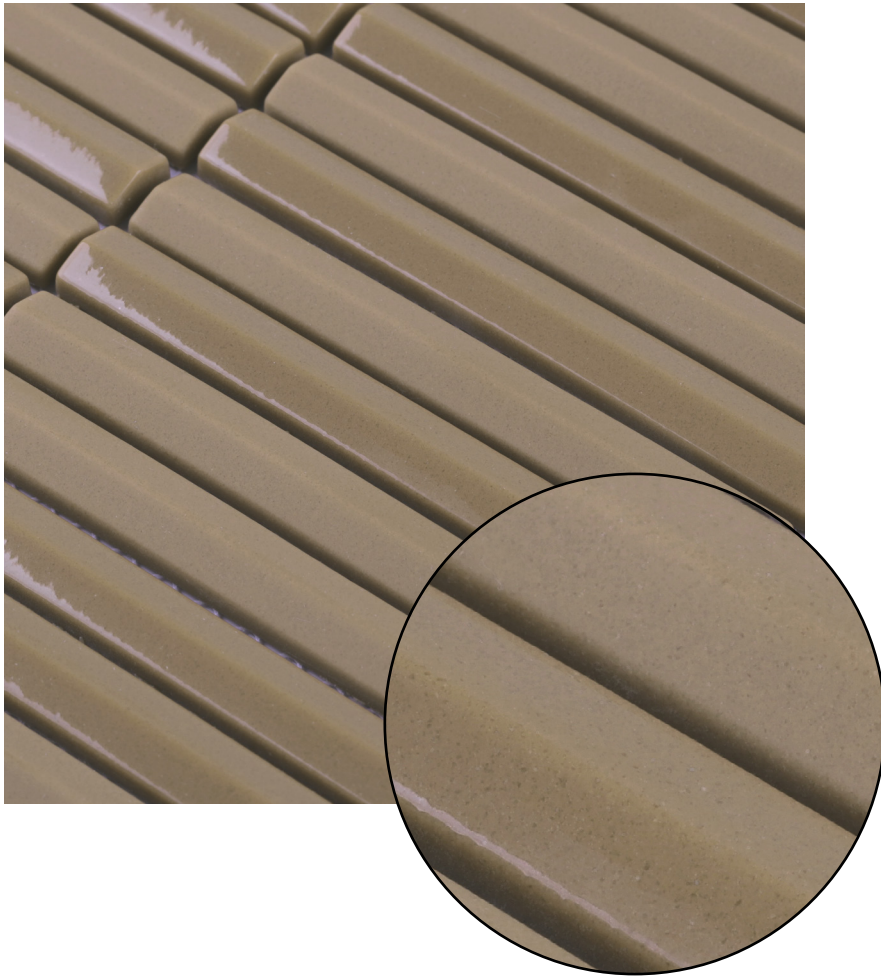

20 COLOURS | 1 FINISHES | 1 FORMATS

BPBSTB09

12x98mm
6mm
Gloss/Matt Mix

BLUEPRINT
CERAMICS

BAMBA

STICK MOSAIC TILES

20 COLOURS | 1 FINISHES | 1 FORMATS

BPBSTB10