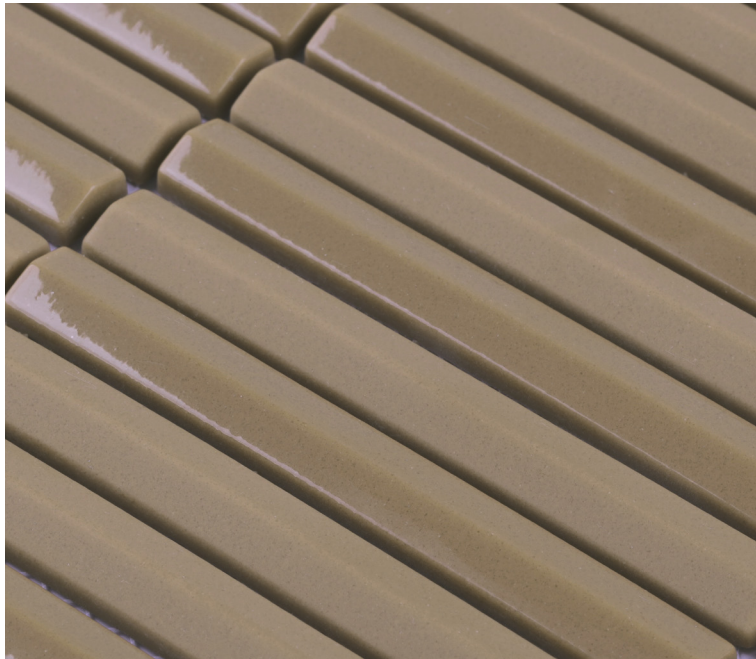

BAMBA

STICK MOSAIC TILES

20 COLOURS | 1 FINISHES | 1 FORMATS

BLUEPRINT
CERAMICS