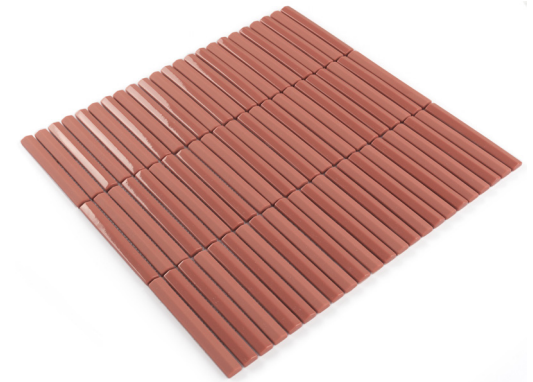

BAMBA

STICK MOSAIC TILES

20 COLOURS | 1 FINISHES | 1 FORMATS

BPBSTB20

12x98mm
6mm
Gloss/Matt Mix

BLUEPRINT
CERAMICS