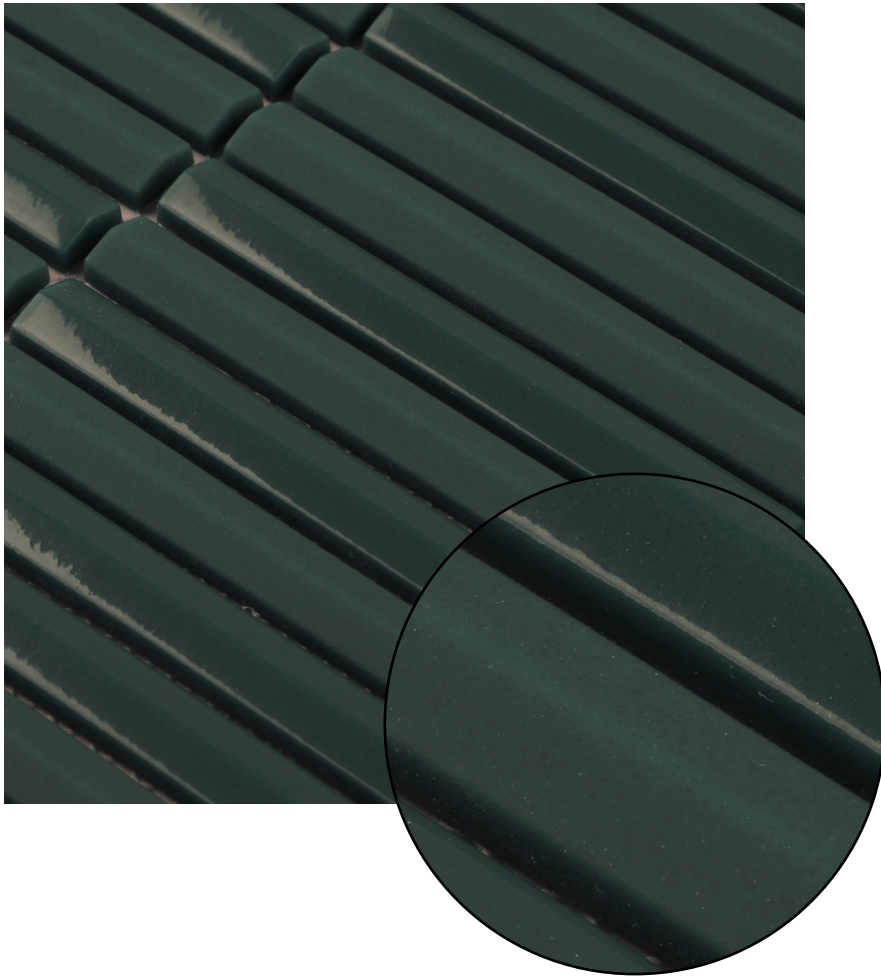

BAMBA

STICK MOSAIC TILES

20 COLOURS | 1 FINISHES | 1 FORMATS

BPBSTB08

12x98mm
6mm
Goss/Matt Mix

BLUEPRINT
CERAMICS