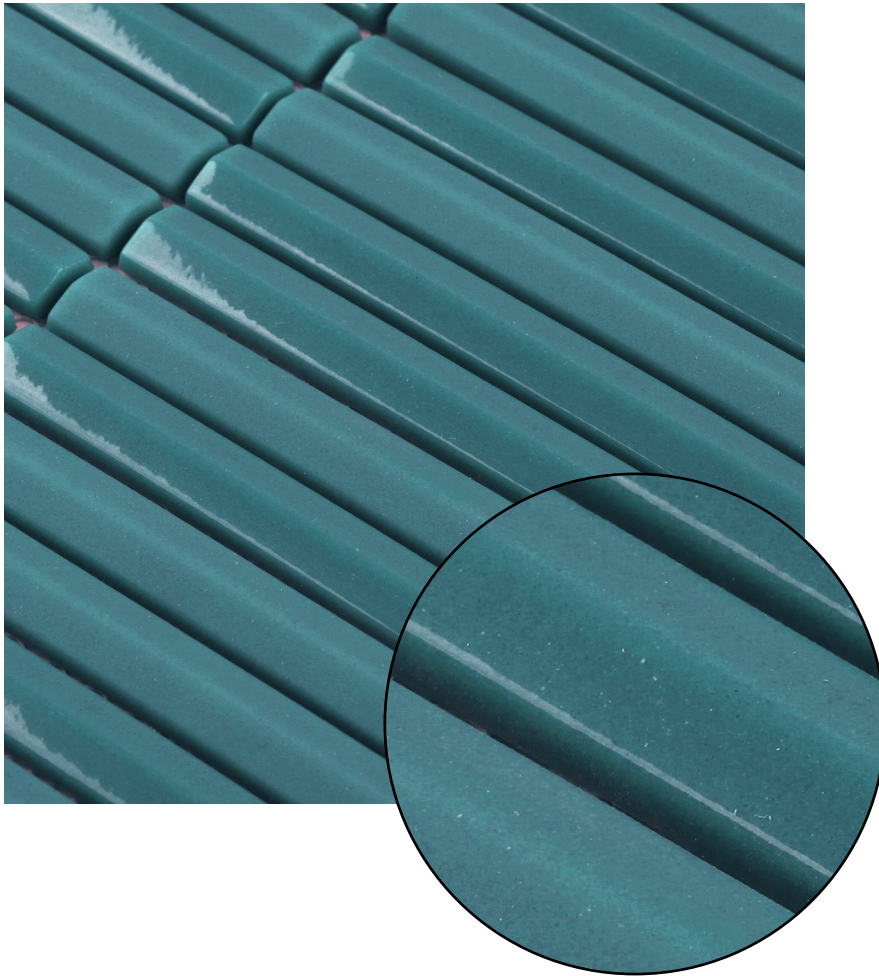

BAMBA

STICK MOSAIC TILES

20 COLOURS | 1 FINISHES | 1 FORMATS

BPBSTB13

12x98mm
6mm
Goss/Matt Mix

BLUEPRINT
CERAMICS