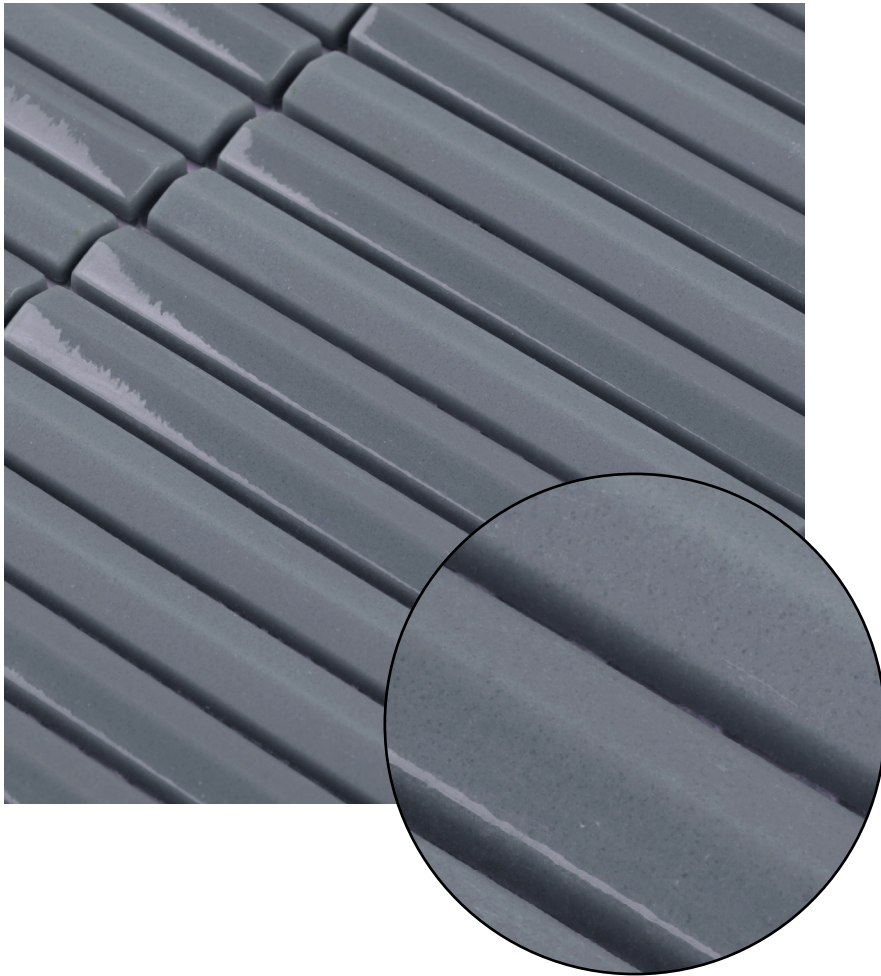

BAMBA

STICK MOSAIC TILES

20 COLOURS | 1 FINISHES | 1 FORMATS

BPBSTB02

12x98mm
6mm
Goss/Matt Mix

BLUEPRINT
CERAMICS