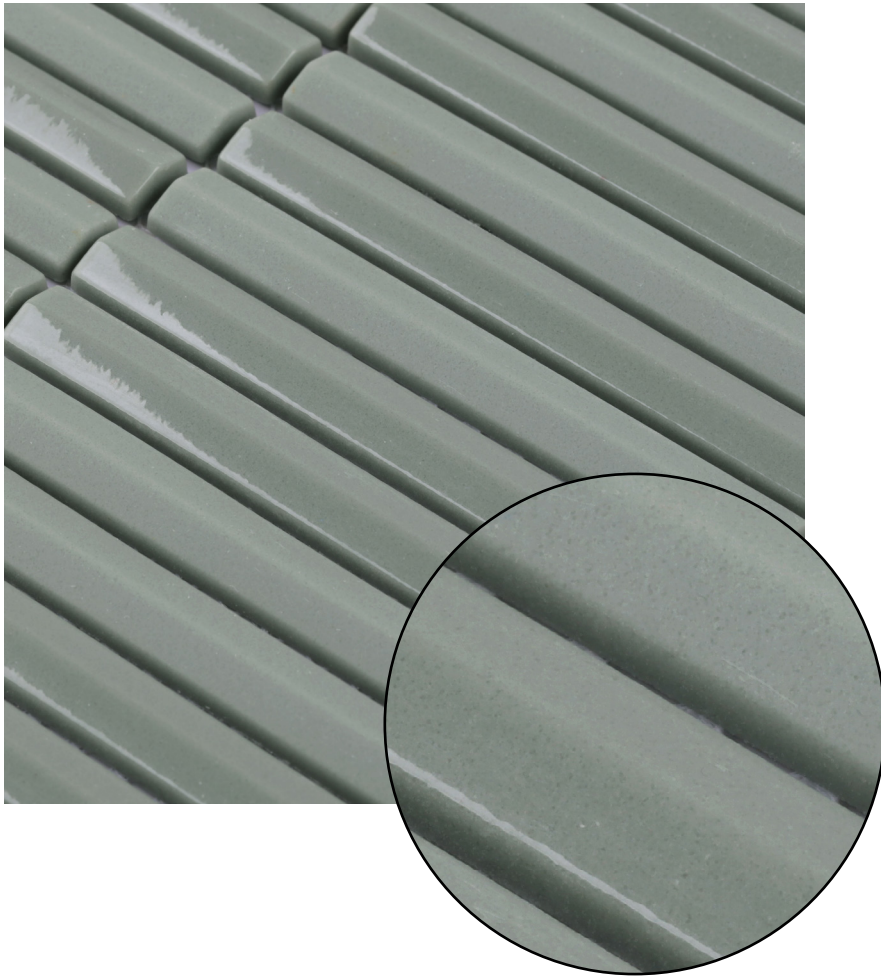

BAMBA

STICK MOSAIC TILES

20 COLOURS | 1 FINISHES | 1 FORMATS

BPBSTB17

12x98mm
6mm
Goss/Matt Mix

BLUEPRINT
CERAMICS