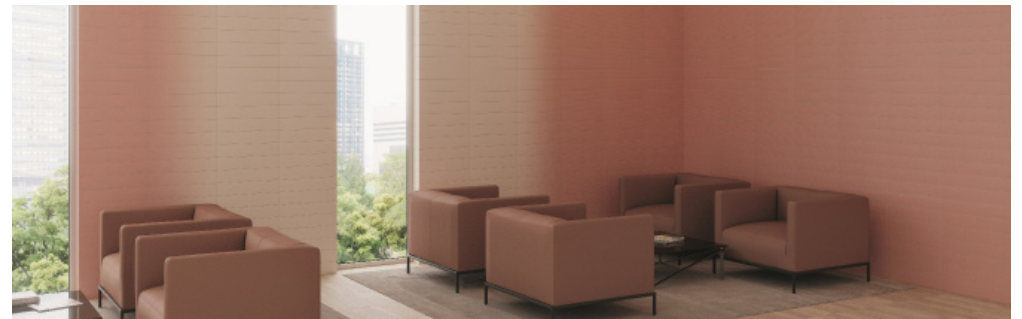

HAZE

DESIGN CERAMIC TILES

15 COLOURS | 1 FINISHES | 1 FORMATS