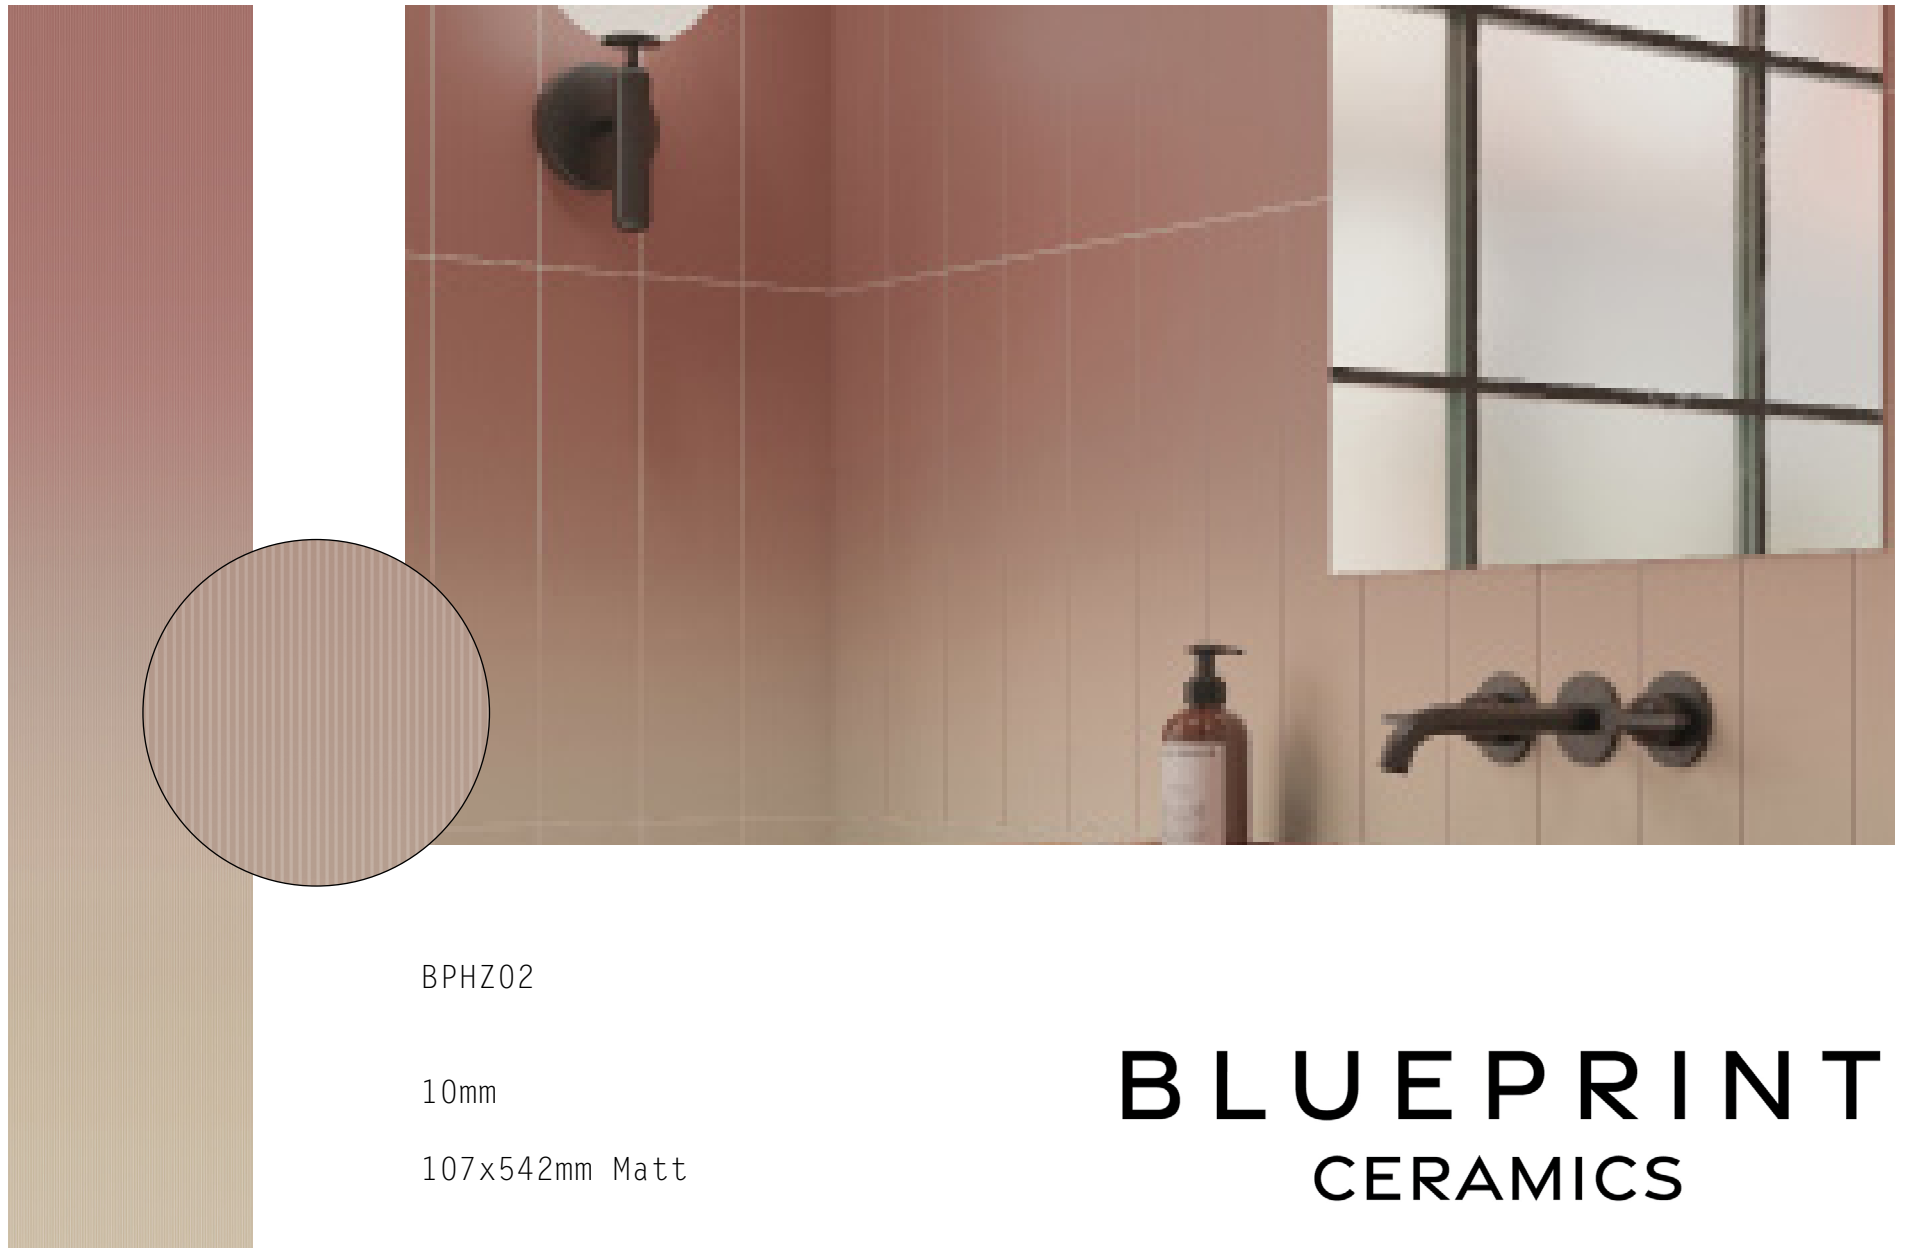

HAZE

DESIGN CERAMIC TILES

15 COLOURS | 1 FINISHES | 1 FORMATS

BPHZ02

10mm

107x542mm Matt

BLUEPRINT
CERAMICS