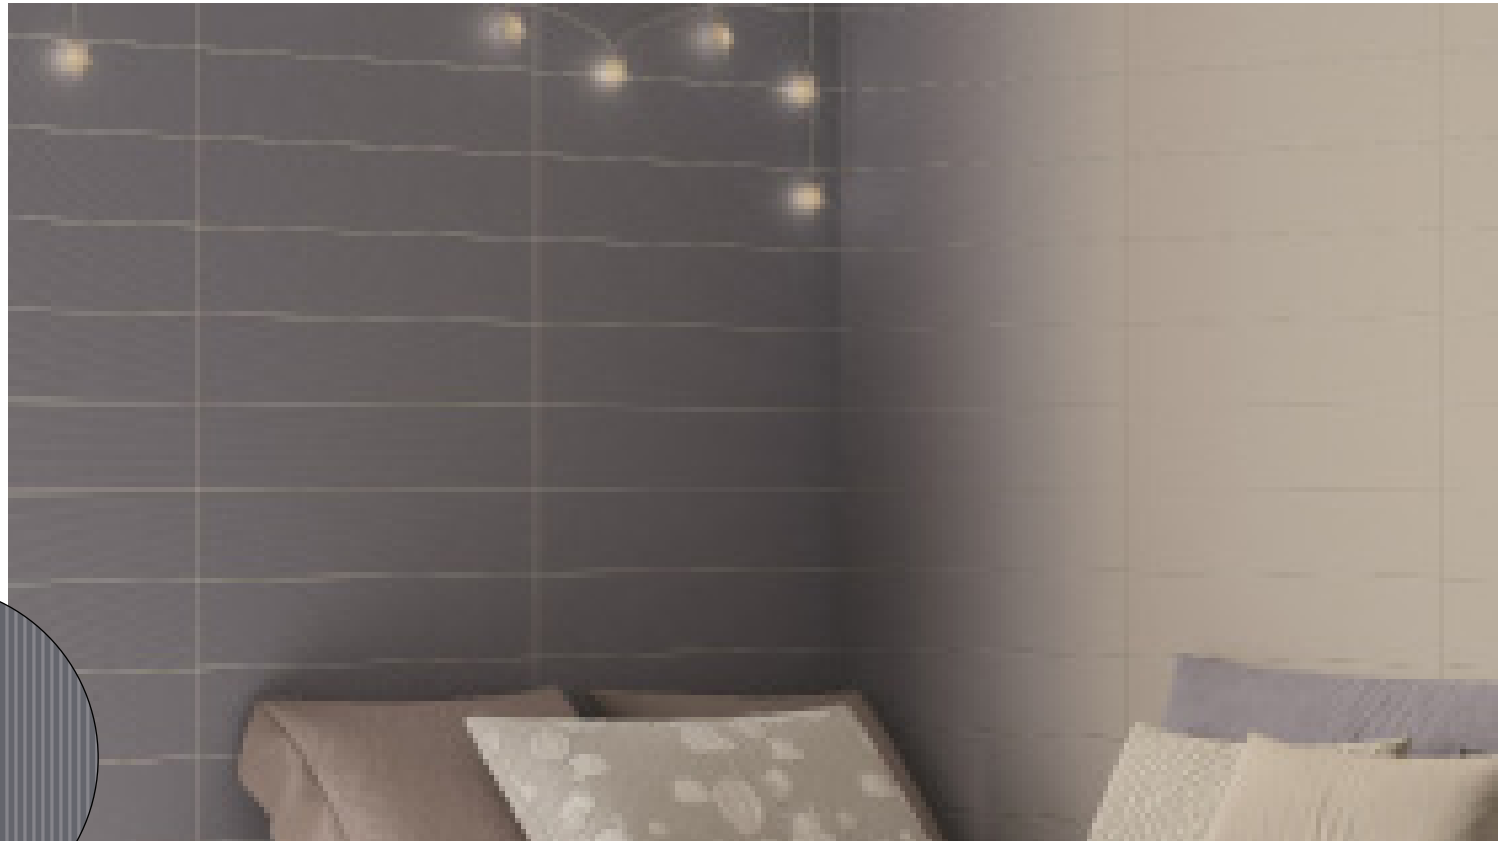

HAZE

DESIGN CERAMIC TILES

15 COLOURS | 1 FINISHES | 1 FORMATS

BPHZ13

10mm

107x542mm Matt

**BLUEPRINT
CERAMICS**