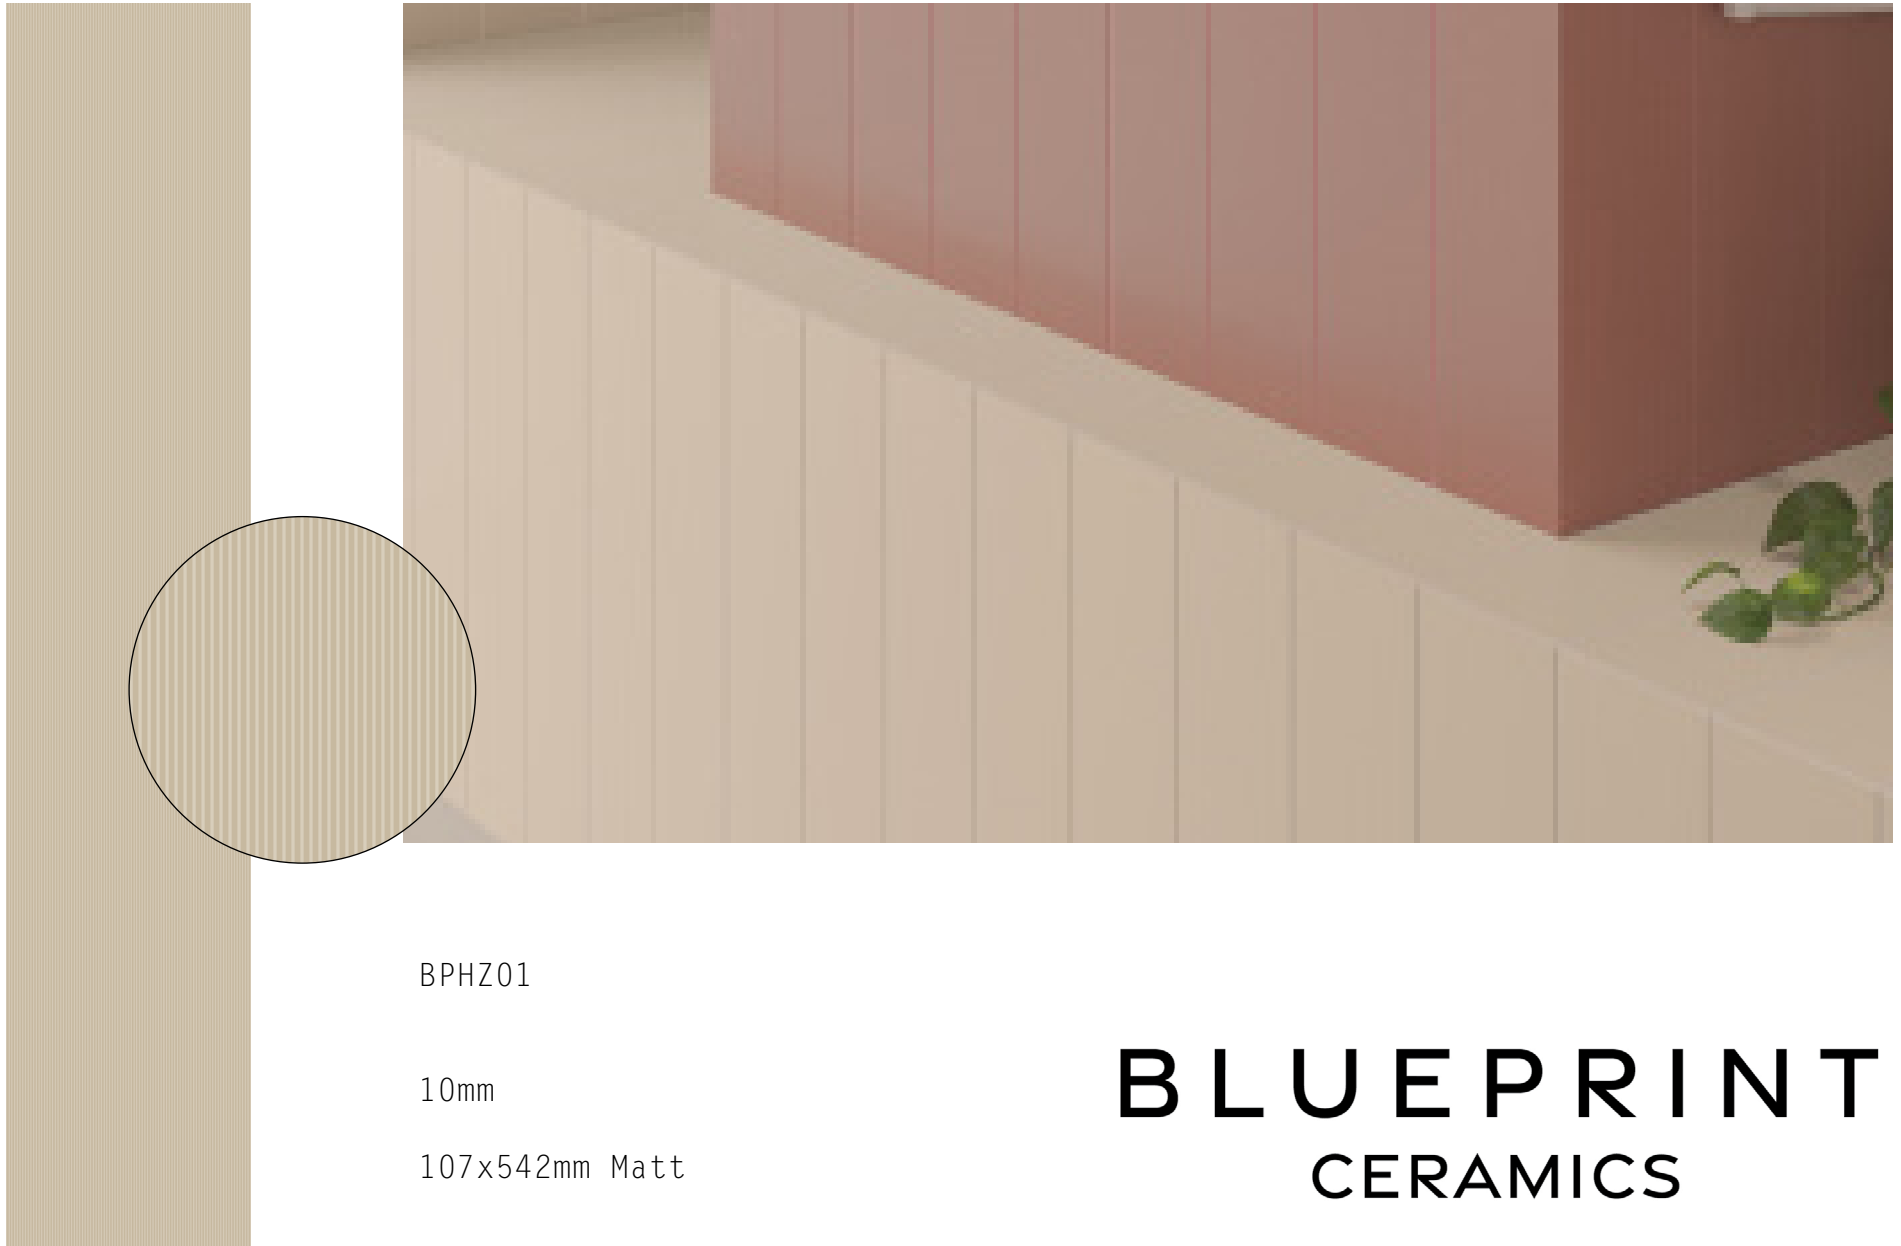

HAZE

DESIGN CERAMIC TILES

15 COLOURS | 1 FINISHES | 1 FORMATS

BPHZ01

10mm

107x542mm Matt

**BLUEPRINT
CERAMICS**

HAZE