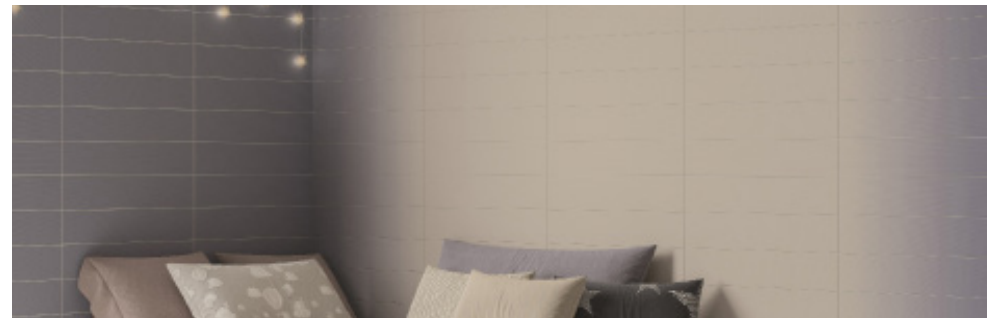

HAZE

DESIGN CERAMIC TILES

15 COLOURS | 1 FINISHES | 1 FORMATS

BPHZ01

10mm

107x542mm Matt

**BLUEPRINT
CERAMICS**

HAZE