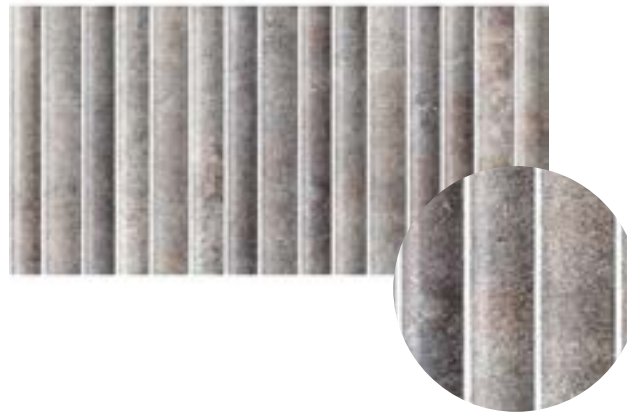

SOLAZZO

FLUTED CERAMIC TILES

6 COLOURS | 1 FINISHES | 1 FORMATS

Introducing the Solazzo Collection, a bold and expressive range of ceramic tiles that transform spaces with rhythmic texture and sun-kissed vibrance. Each tile in this collection is defined by its signature vertical fluted surface, delivering a tactile finish that plays beautifully with light and shadow. Crafted for feature walls, bar facades, splashbacks, and design-forward interiors, Solazzo is available in six carefully curated colors—each offering a distinct mood while maintaining a cohesive, artisanal charm. Whether you're designing a hospitality space or a bold residential backdrop, Solazzo strikes the perfect balance between earthy warmth and contemporary edge.

SOLAZZO

FLUTED CERAMIC TILES

6 COLOURS | 1 FINISHES | 1 FORMATS

BPSZ01

BPSZ02

BPSZ03

BPSZ04

BPSZ05

BPCV06

65x200mm

BLUEPRINT
CERAMICS

TECHNICAL DATA

FINISHES

Matt

THICKNESS

9mm