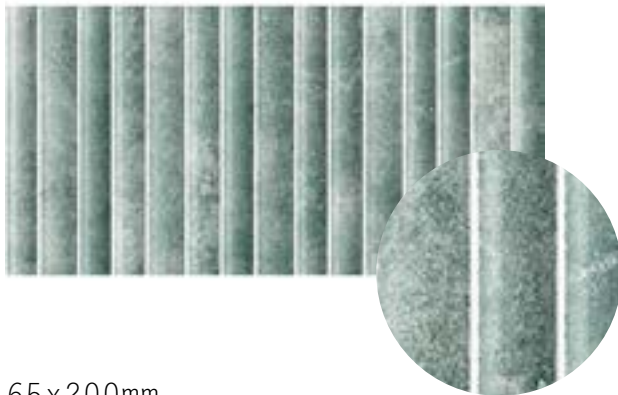

SOLAZZO

FLUTED CERAMIC TILES

6 COLOURS | 1 FINISHES | 1 FORMATS

Introducing the Solazzo Collection, a bold and expressive range of ceramic tiles that transform spaces with rhythmic texture and sun-kissed vibrance. Each tile in this collection is defined by its signature vertical fluted surface, delivering a tactile finish that plays beautifully with light and shadow. Crafted for feature walls, bar facades, splashbacks, and design-forward interiors, Solazzo is available in six carefully curated colors—each offering a distinct mood while maintaining a cohesive, artisanal charm. Whether you're designing a hospitality space or a bold residential backdrop, Solazzo strikes the perfect balance between earthy warmth and contemporary edge.

SOLAZZO

FLUTED CERAMIC TILES

6 COLOURS | 1 FINISHES | 1 FORMATS

BPSZ01

BPSZ02

BPSZ03

BPSZ04

BPSZ05

BPCV06

65x200mm

BLUEPRINT
CERAMICS

TECHNICAL DATA

FINISHES

Matt

THICKNESS

9mm