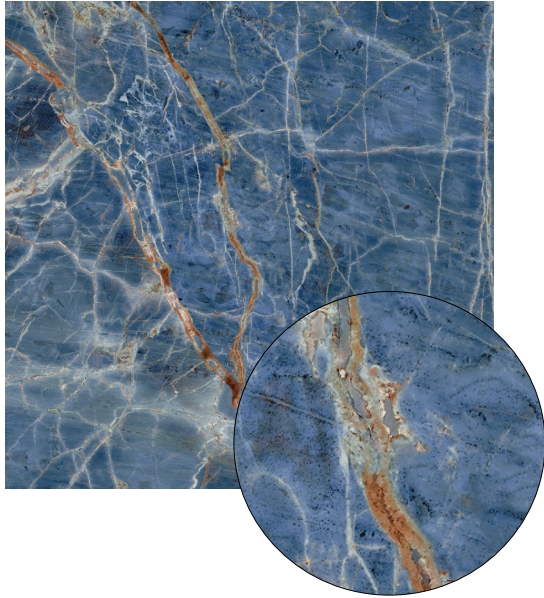

BPOP01

6mm

1200x2800mm POL/SOFT

1200x1200mm POL/SOFT

600x1200mm POL/SOFT

400x1200mm POL/SOFT

**BLUEPRINT
CERAMICS**

OPULENTO

MARBLE PORCELAIN TILES

17 COLOURS | 3 FINISHES | 4 FORMATS

BPOP02

6mm

1200x2800mm POL

1200x1200mm POL

600x1200mm POL

400x1200mm POL