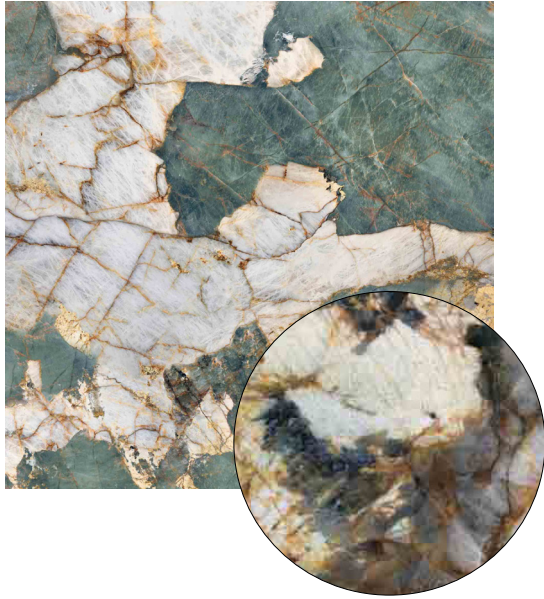

600x1200mm POL/SOFT

400x1200mm POL/SOFT

Vein Match

3600x2800mm POL/SOFT

**BLUEPRINT
CERAMICS**

BPOP09

6mm

1200x2800mm POL/SOFT

1200x1200mm POL

600x1200mm POL

400x1200mm POL

8.5mm

1200x1200mm Nat R10

600x1200mm Nat R10

**BLUEPRINT
CERAMICS**

OPULENTO

MARBLE PORCELAIN TILES

17 COLOURS | 3 FINISHES | 4 FORMATS

BPOP13

6mm

1200x2800mm POL

1200x1200mm POL

600x1200mm POL

400x1200mm POL