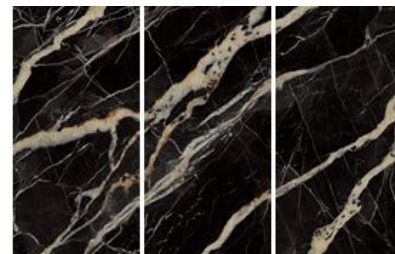

600x1200mm Nat R10

**BLUEPRINT
CERAMICS**

OPULENTO

MARBLE PORCELAIN TILES

17 COLOURS | 3 FINISHES | 4 FORMATS

BPOP04

6mm

1200x2800mm POL

1200x1200mm POL

600x1200mm POL

400x1200mm POL

**BLUEPRINT
CERAMICS**

BPOP08

6mm

1200x2800mm POL/SOFT

1200x1200mm POL/SOFT

600x1200mm POL/SOFT

400x1200mm POL/SOFT

Vein Match

3600x2800mm POL/SOFT

**BLUEPRINT
CERAMICS**

BPOP09

6mm

1200x2800mm POL/SOFT