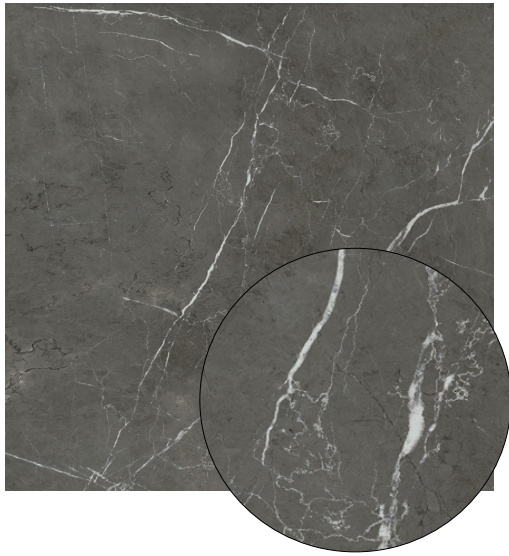

600x1200mm POL/SOFT

400x1200mm POL/SOFT

Vein Match

3600x2800mm POL/SOFT

**BLUEPRINT
CERAMICS**

BPOP09

6mm

1200x2800mm POL/SOFT