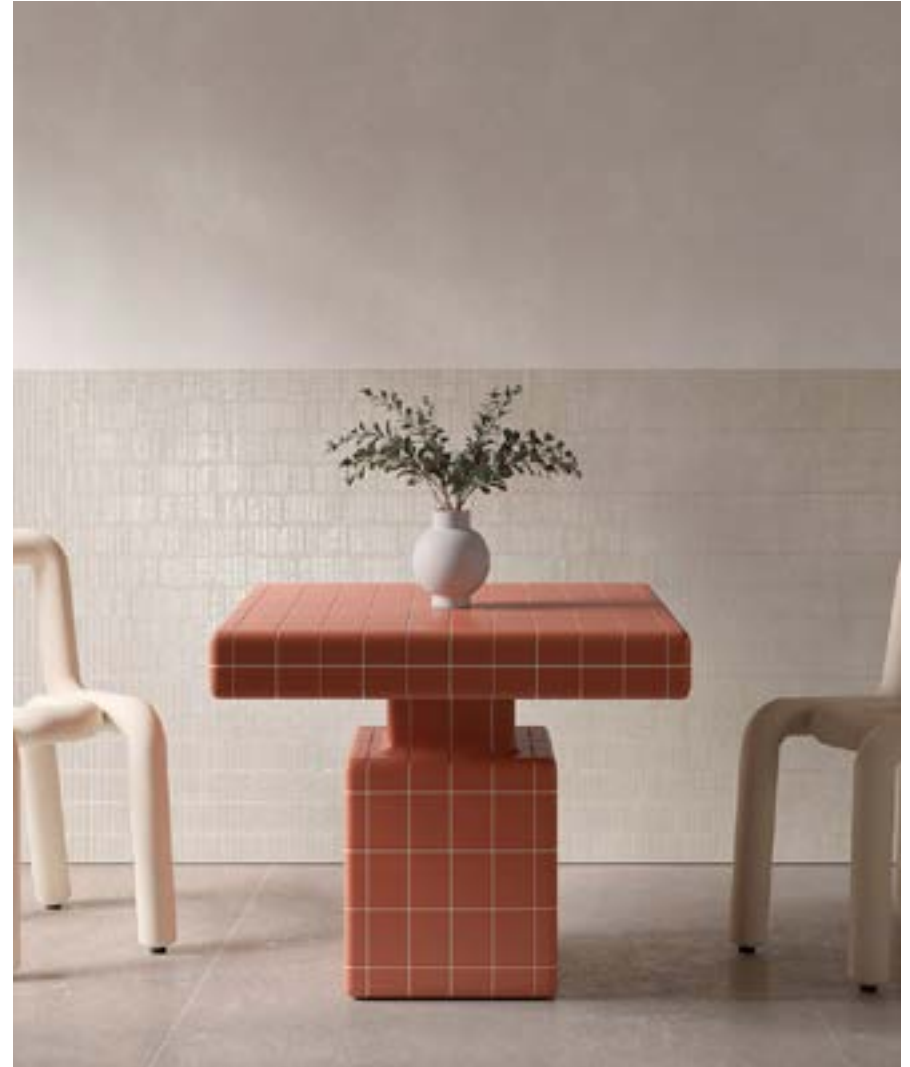

BLUEPRINT
CERAMICS