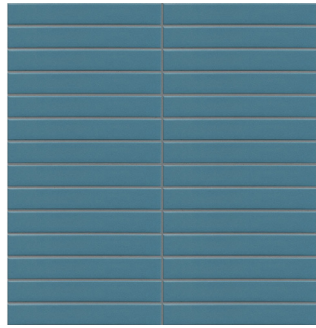

TALEA

 BLUEPRINT
CERAMICS

TALEA

Unleash your inner artist with our newest collection of matt Kitkat stick mosaics, available in 15 exciting colours!

Lead the scene, keep it green

TALEA

BPBTTT01

BPBTTT02

BPBTTT03

BPBTTT04

BPBTTT05

BPBTTT06

20x145mm

- Thickness 5.5mm
- Slip Rating R10
- Water Absorption 5%
- Frost Resistance Resistant
- Chemical Resistance Resistant
- Material Porcelain

BLUE PRINT CERAMICS

BPBTTT07

BPBTTT08

BPBTTT09

BPBTTT10

BPBTTT11

BPBTTT12

TALEA

20x145mm

- Thickness 5.5mm
- Slip Rating R10
- Water Absorption 5%
- Frost Resistance Resistant
- Chemical Resistance Resistant
- Material Porcelain

BPBTTT13

BPBTTT14

BPBTTT15

TALEA

20x145mm

- Thickness 5.5mm
- Slip Rating R10
- Water Absorption 5%
- Frost Resistance Resistant
- Chemical Resistance Resistant
- Material Porcelain

BLUE PRINT CERAMICS

Lead the scene, keep it green