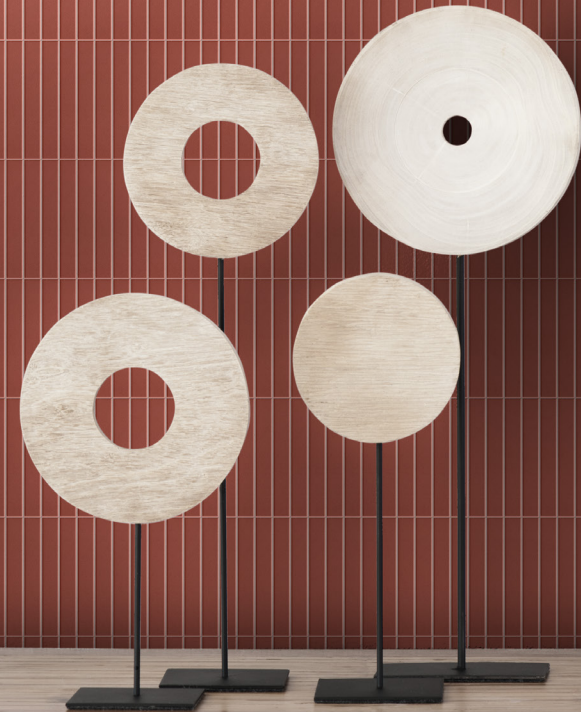

TALEA

 BLUEPRINT
CERAMICS

TALEA

Unleash your inner artist with our newest collection of matt Kitkat stick mosaics, available in 15 exciting colours!

Lead the scene, keep it green

TALEA

BPBTTT01

BPBTTT02

BPBTTT03

BPBTTT04

BPBTTT05

BPBTTT06

20x145mm

- Thickness 5.5mm
- Slip Rating R10
- Water Absorption 5%
- Frost Resistance Resistant
- Chemical Resistance Resistant
- Material Porcelain

BLUE PRINT CERAMICS

BPBTTT07

BPBTTT08

BPBTTT09

BPBTTT10

BPBTTT11

BPBTTT12

TALEA

20x145mm

- Thickness 5.5mm
- Slip Rating R10
- Water Absorption 5%
- Frost Resistance Resistant
- Chemical Resistance Resistant
- Material Porcelain

BPBTTT13

BPBTTT14

BPBTTT15

TALEA

20x145mm

- Thickness 5.5mm
- Slip Rating R10
- Water Absorption 5%
- Frost Resistance Resistant
- Chemical Resistance Resistant
- Material Porcelain

BLUE PRINT CERAMICS

Lead the scene, keep it green